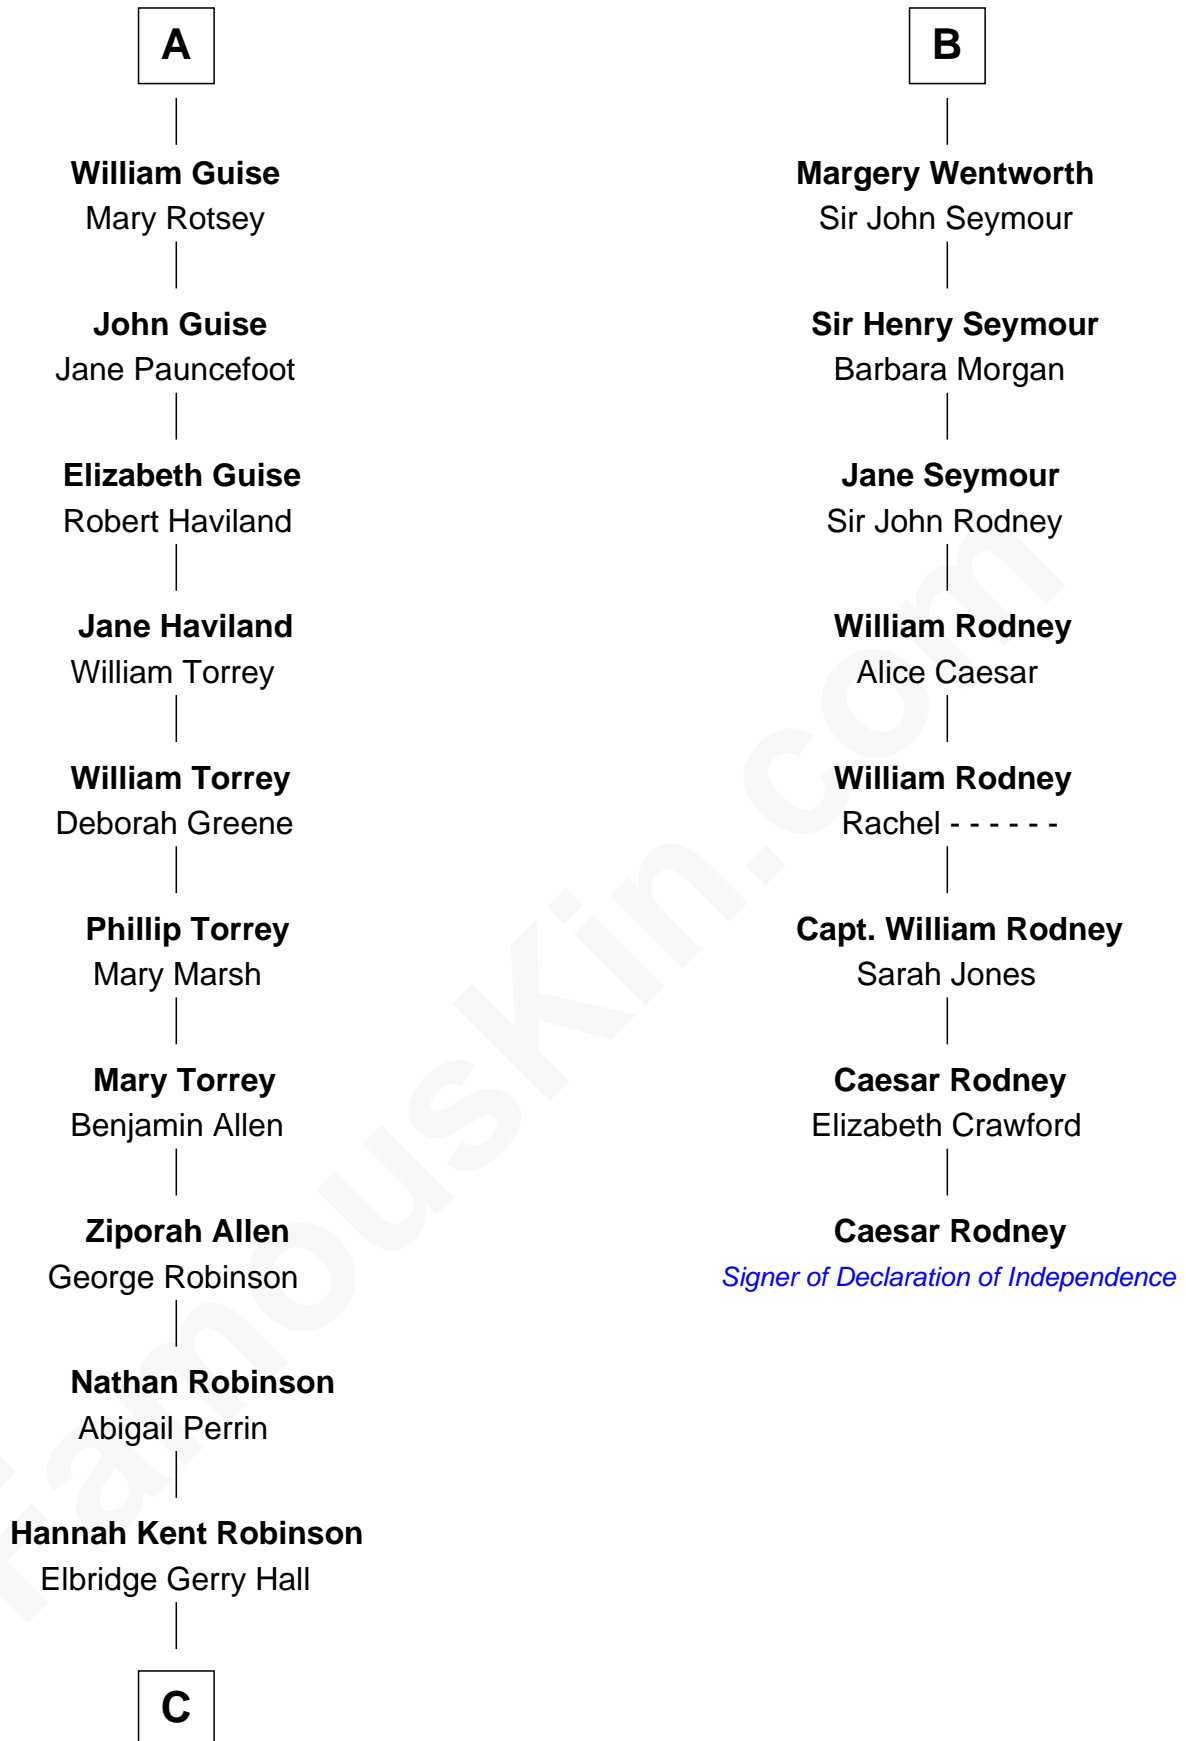

FamousKin.com Relationship Chart of

Raquel Welch

Movie Actress

14th cousin 6 times removed of

Caesar Rodney

Signer of the Declaration of Independence

C

Justin Smith Hall
Sarah Mehitable Stanford

Emery Stanford Hall
Clara Louise Adams

Josephine Sarah Hall
Armando Carlos Tejada

Raquel Welch
aka Raquel Welch

FamousKin.com