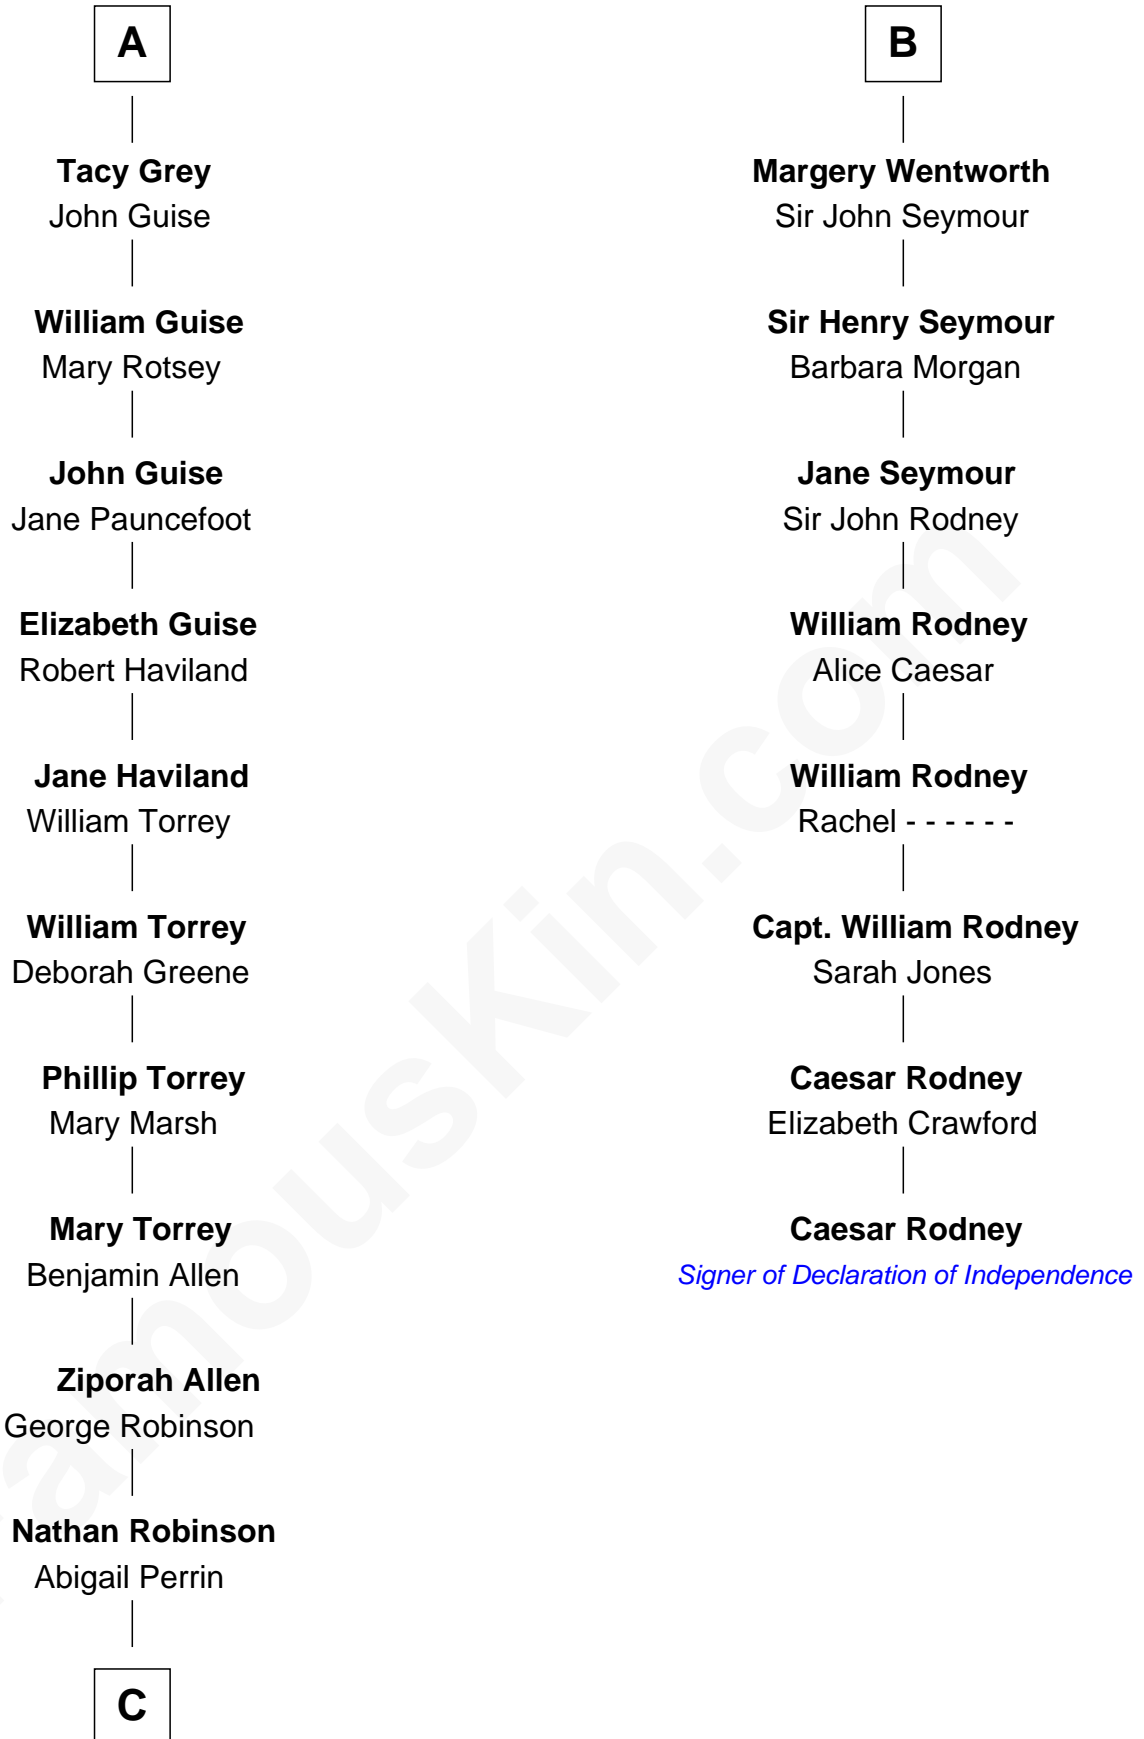

FamousKin.com Relationship Chart of

Raquel Welch

Movie Actress

14th cousin 7 times removed of

Caesar Rodney

Signer of the Declaration of Independence

C

Hannah Kent Robinson

Elbridge Gerry Hall

Justin Smith Hall

Sarah Mehitable Stanford

Emery Stanford Hall

Clara Louise Adams

Josephine Sarah Hall

Armando Carlos Tejada

Raquel Welch