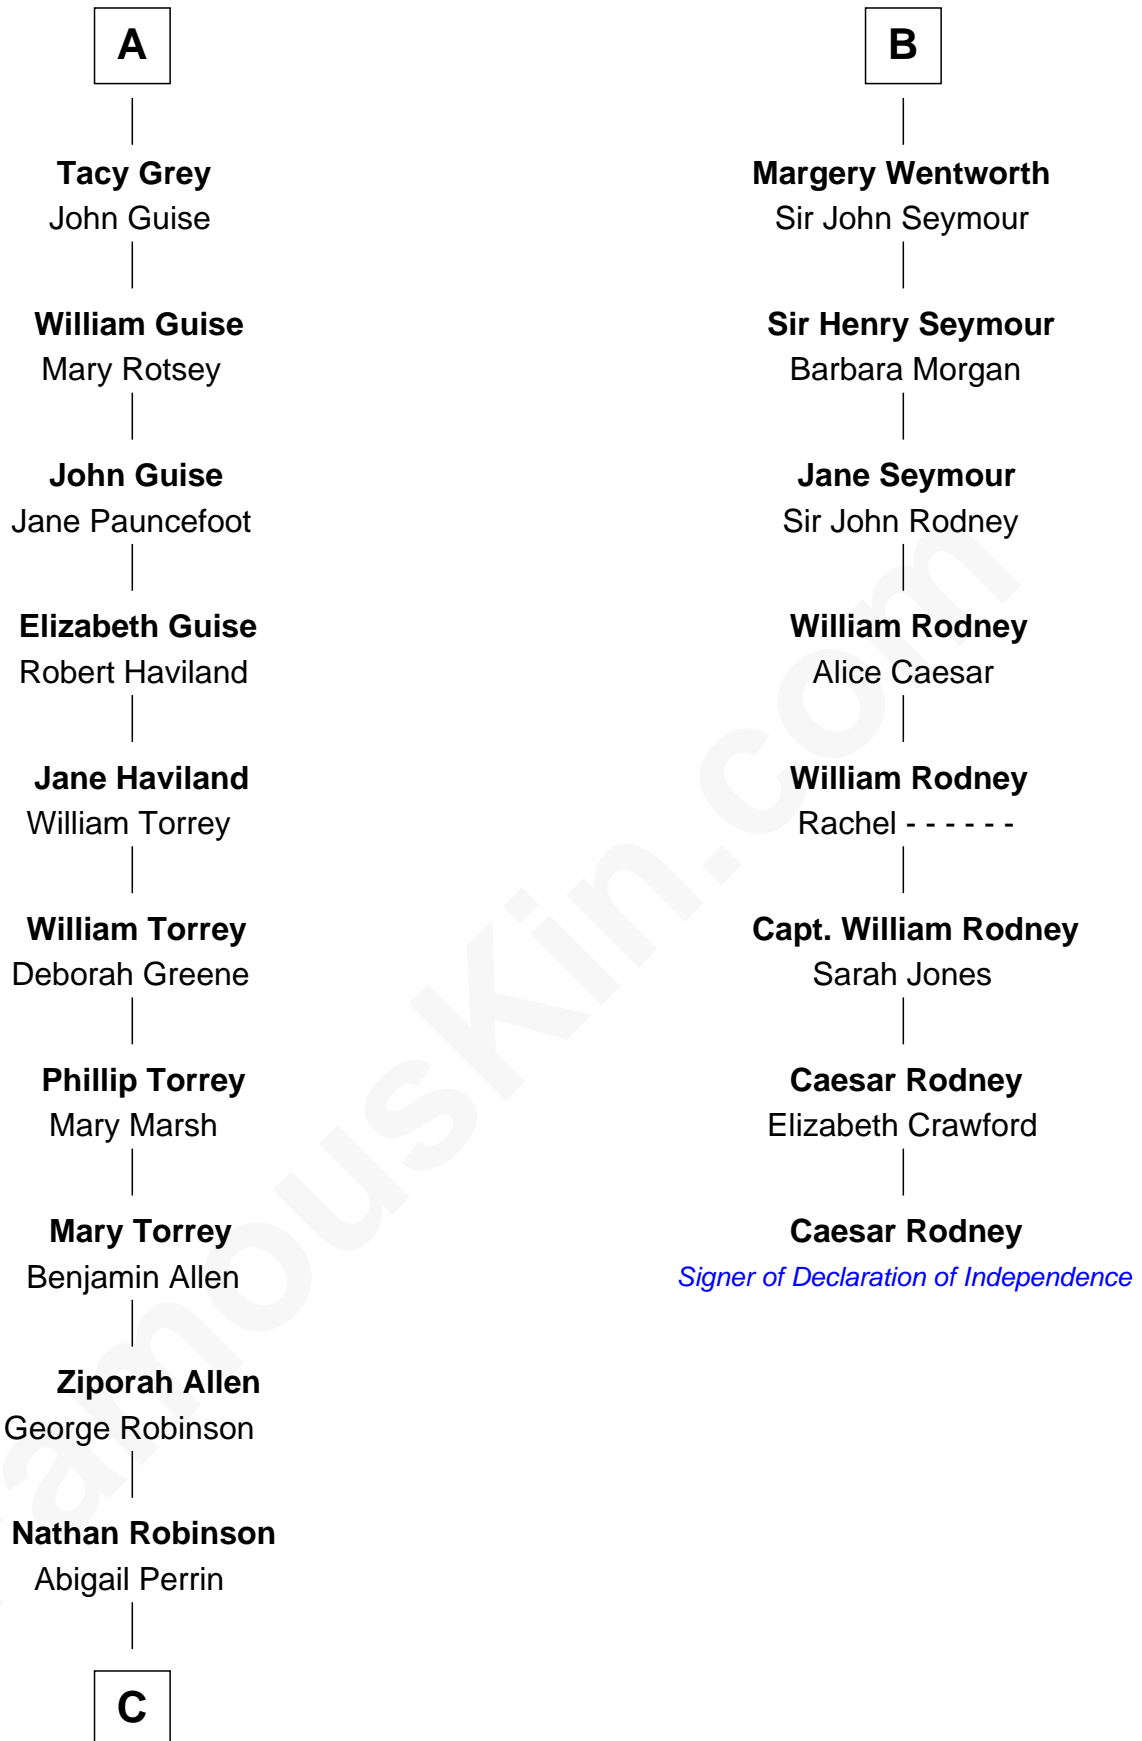

FamousKin.com Relationship Chart of

Raquel Welch

Movie Actress

14th cousin 7 times removed of

Caesar Rodney

Signer of the Declaration of Independence

Gunselm de Badlesmere

Bartholomew de Badlesmere

Margaret de Clare

Margaret de Badlesmere

Sir John de Tibetot

Sir Robert de Tibetot

Margaret Deincourt

Elizabeth de Tibetot

Sir Philip le Despencer

Margery Despencer

Sir Roger Wentworth

Sir Philip Wentworth

Mary Clifford

Sir Henry Wentworth

Anne Say

B

C

Hannah Kent Robinson