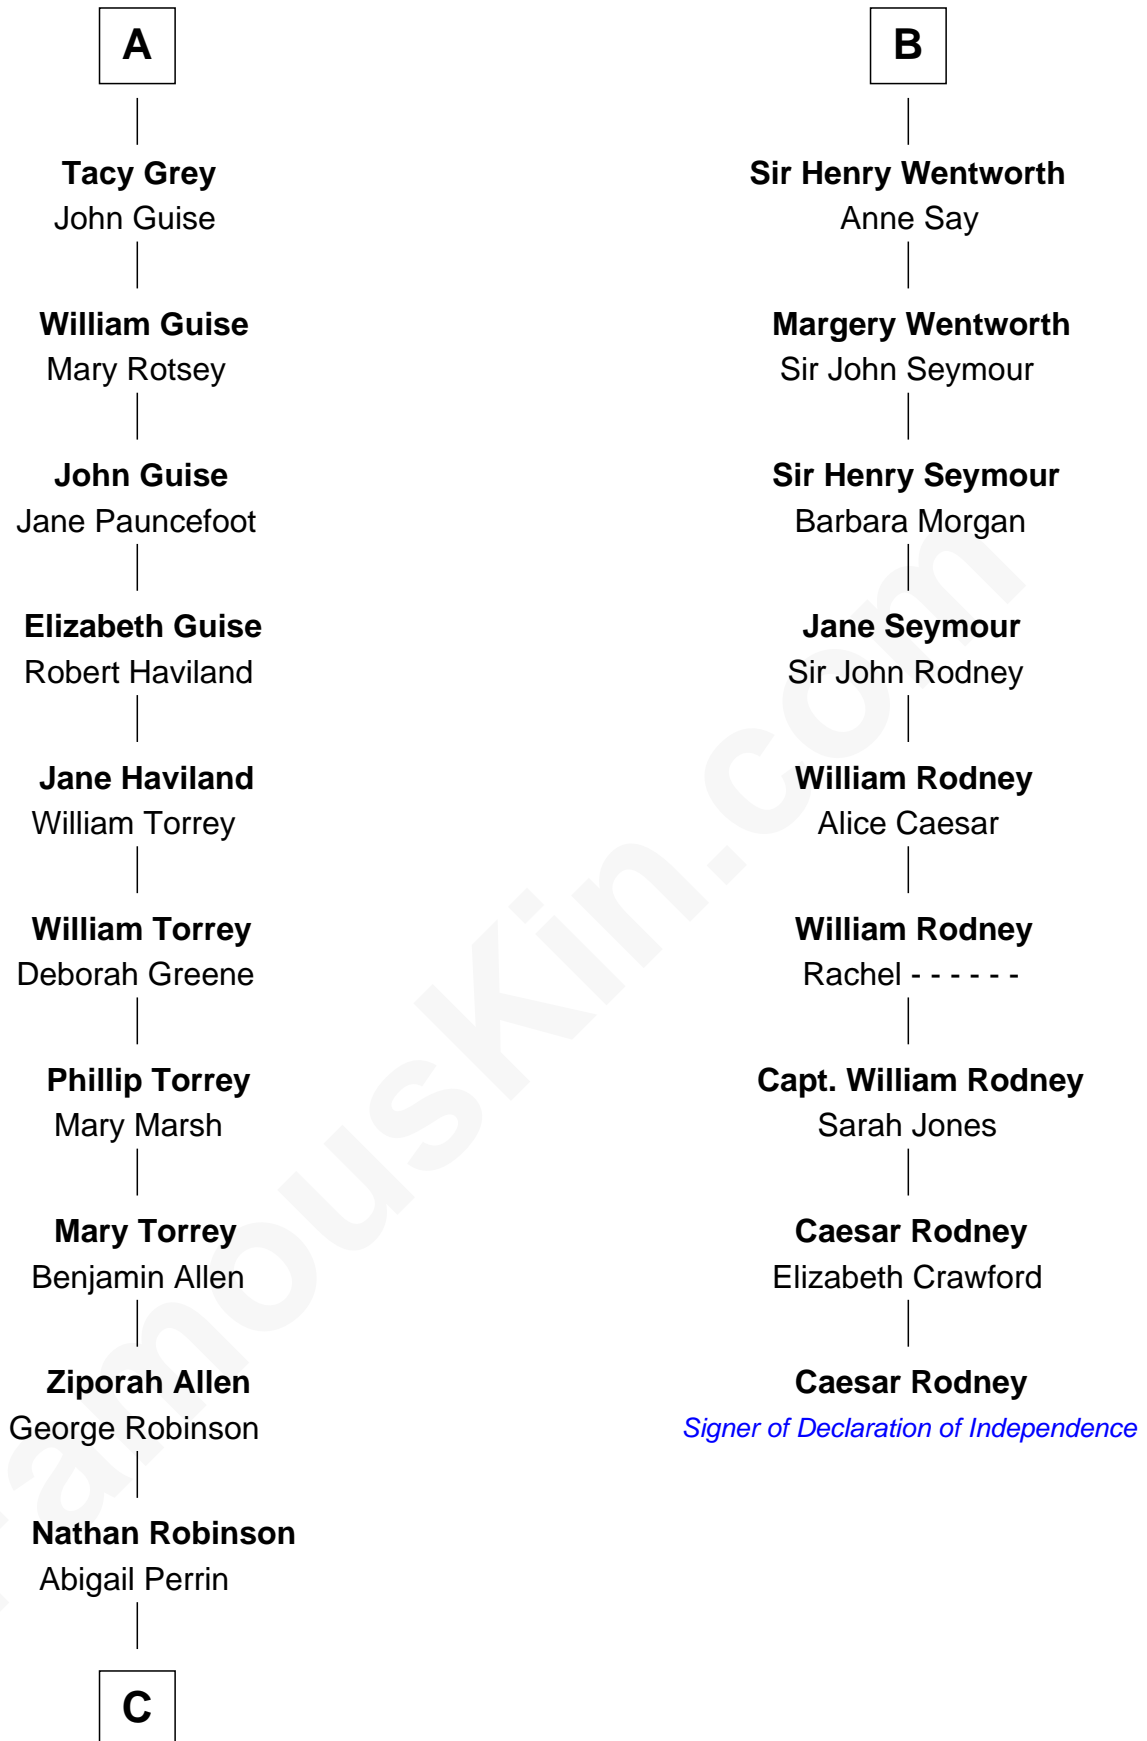

FamousKin.com Relationship Chart of

Raquel Welch

Movie Actress

15th cousin 6 times removed of

Caesar Rodney

Signer of the Declaration of Independence

C

—
Hannah Kent Robinson

Elbridge Gerry Hall

—
Justin Smith Hall

Sarah Mehitable Stanford

—
Emery Stanford Hall

Clara Louise Adams

—
Josephine Sarah Hall

Armando Carlos Tejada

—
Raquel Welch