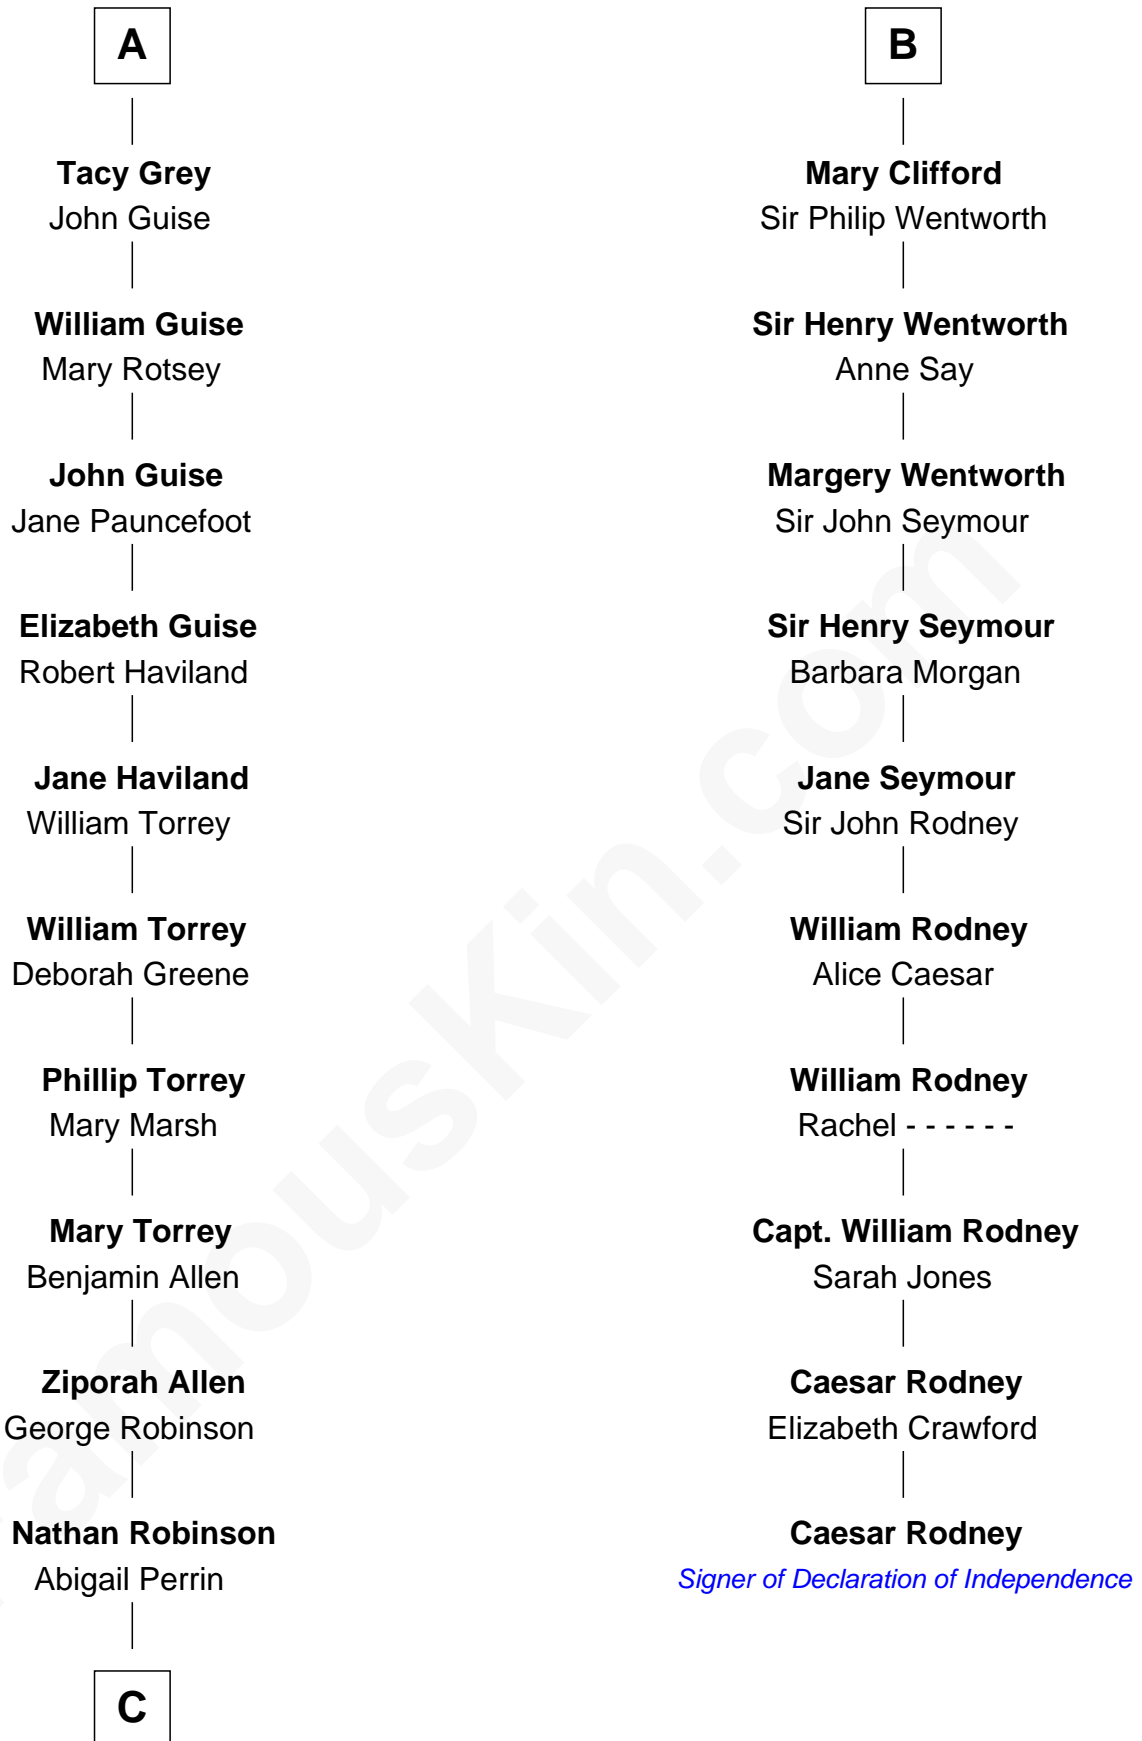

# FamousKin.com Relationship Chart of

**Raquel Welch**  
Movie Actress

16th cousin 5 times removed of

**Caesar Rodney**

Signer of the Declaration of Independence

**C**

**Hannah Kent Robinson**

Elbridge Gerry Hall

**Justin Smith Hall**

Sarah Mehitable Stanford

**Emery Stanford Hall**

Clara Louise Adams

**Josephine Sarah Hall**

Armando Carlos Tejada

**Raquel Welch**

*aka Raquel Welch*