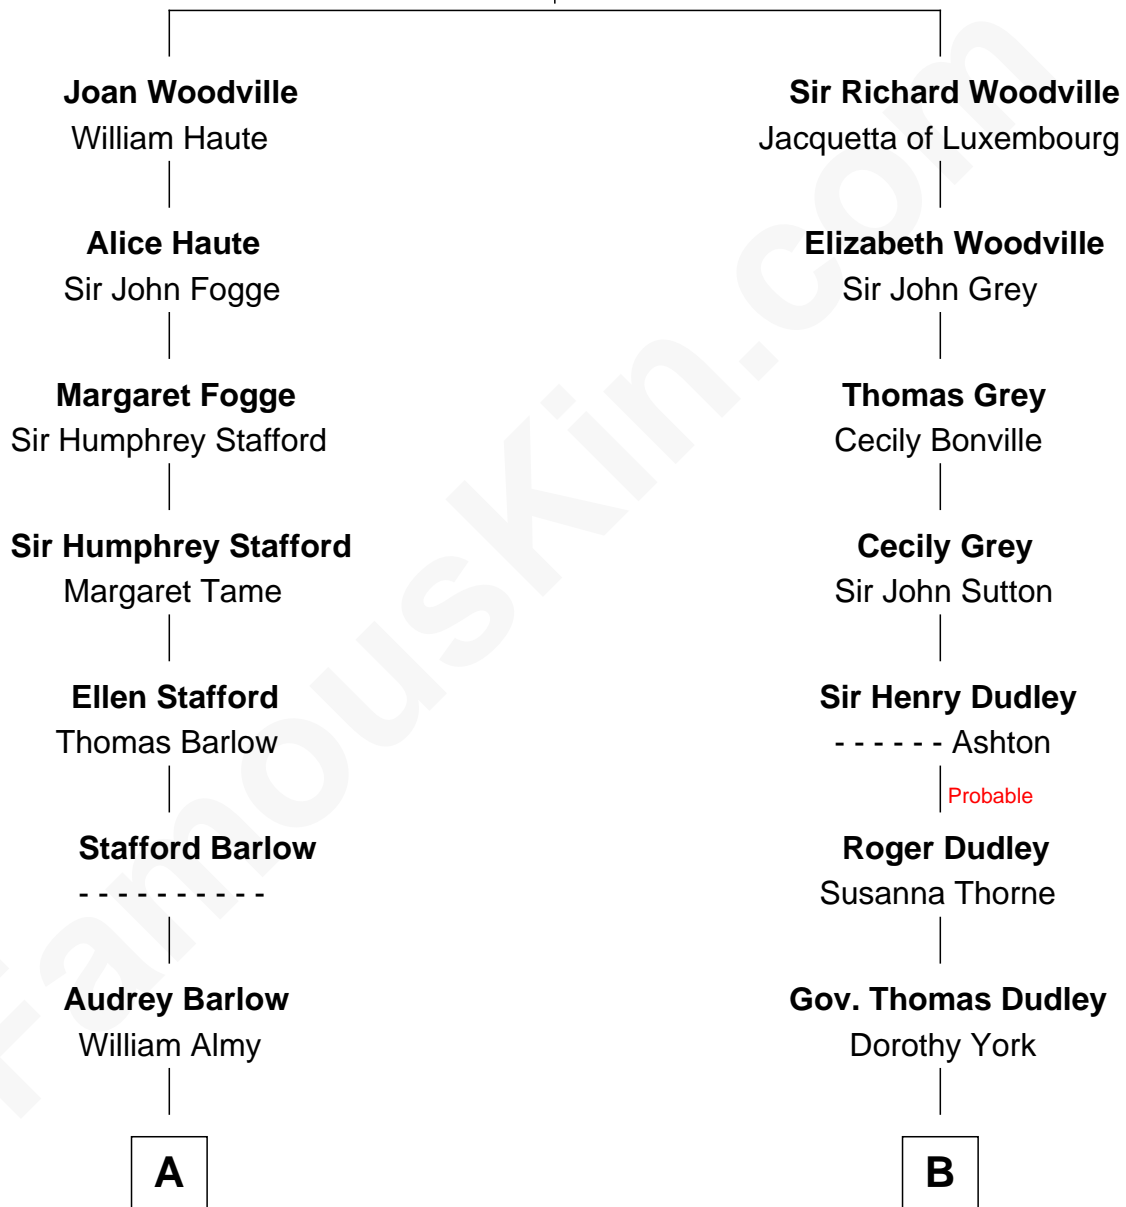

FamousKin.com Relationship Chart of

Raquel Welch

Movie Actress

17th cousin 1 time removed of

Christopher Reeve

Movie Actor

Richard Woodville

Joan Bedlisgate

C

Franklin D'Olier Reeve

Barbara Pitney Lamb

Christopher Reeve

Movie Actor

FamousKin.com