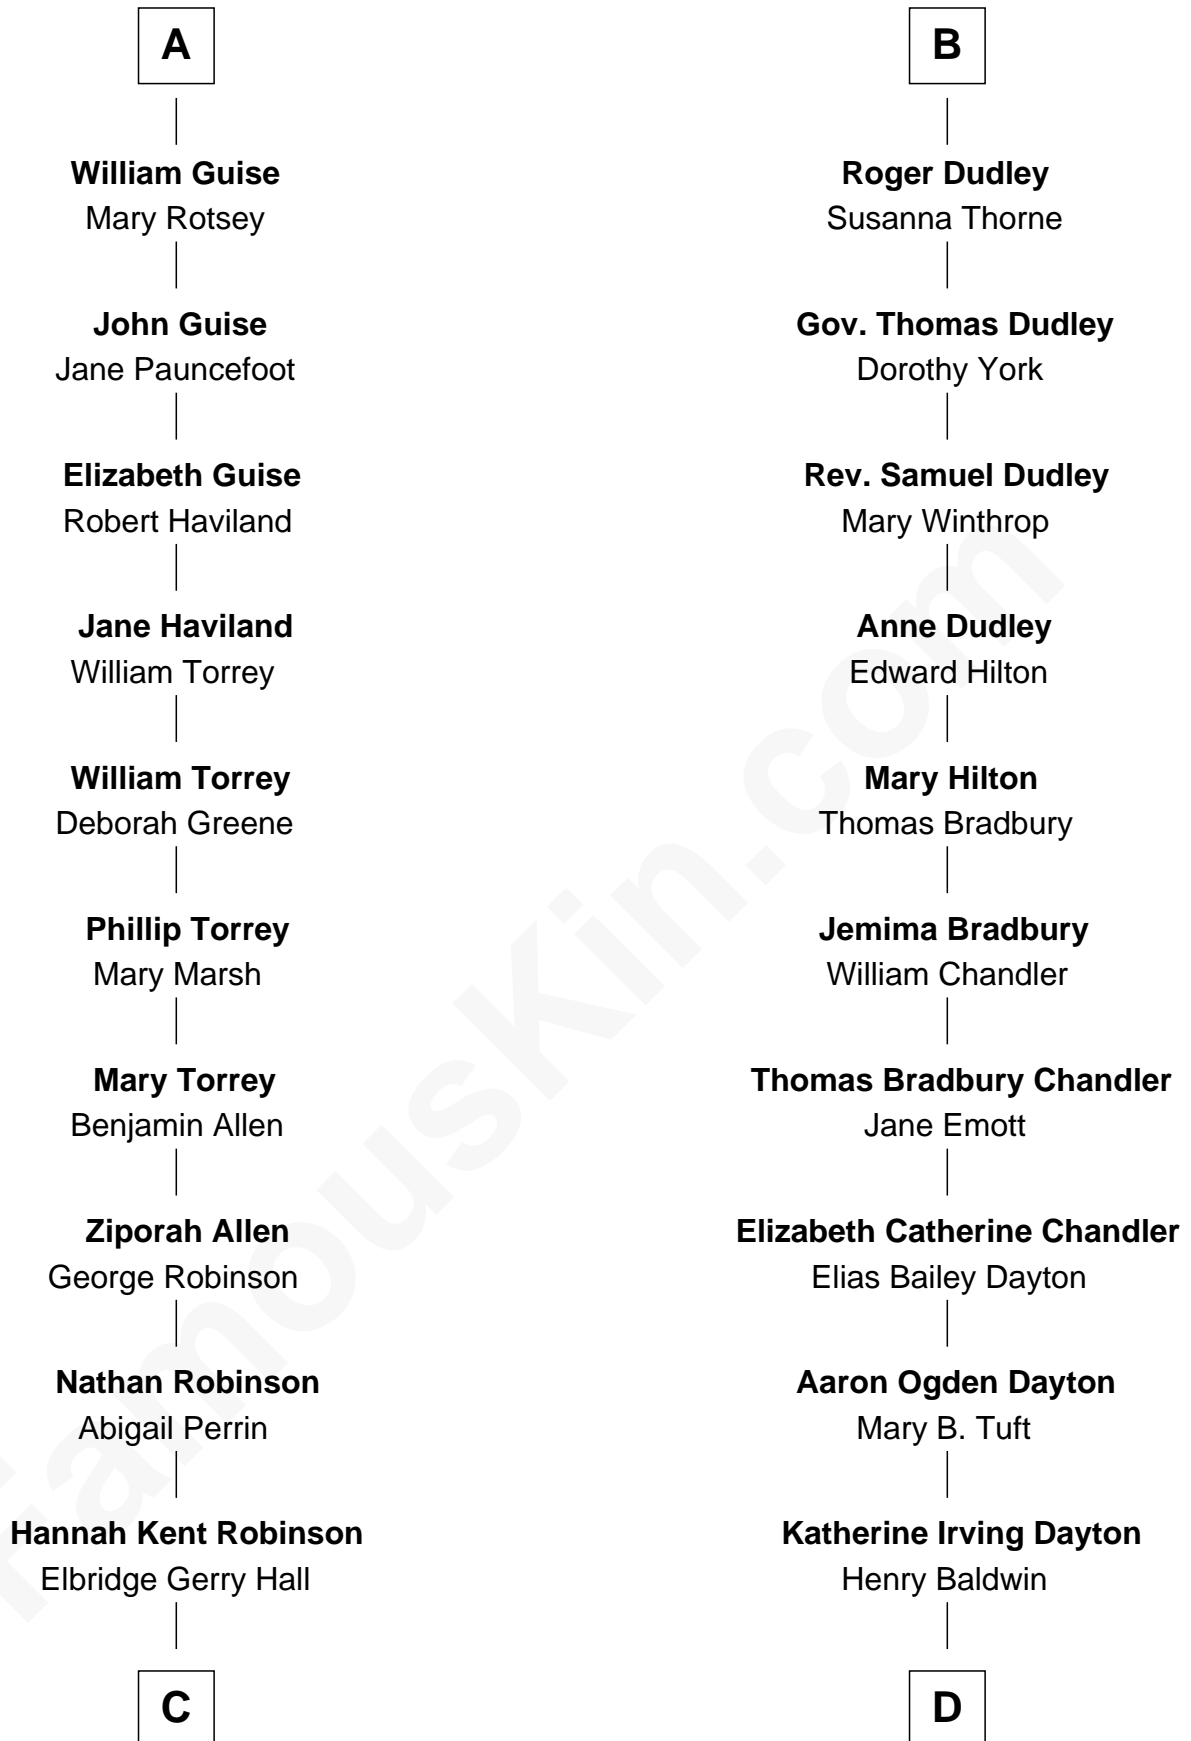

# FamousKin.com Relationship Chart of

**Raquel Welch**

*Movie Actress*

20th cousin of

**Christopher Reeve**

*Movie Actor*

**Sir Maurice de Berkeley**

Eve la Zouche

Cecily Willoughby

**Sir John Sutton**

Cecily Grey

**Sir Henry Dudley**

- - - - - Ashton

Probable

**B**

**C**