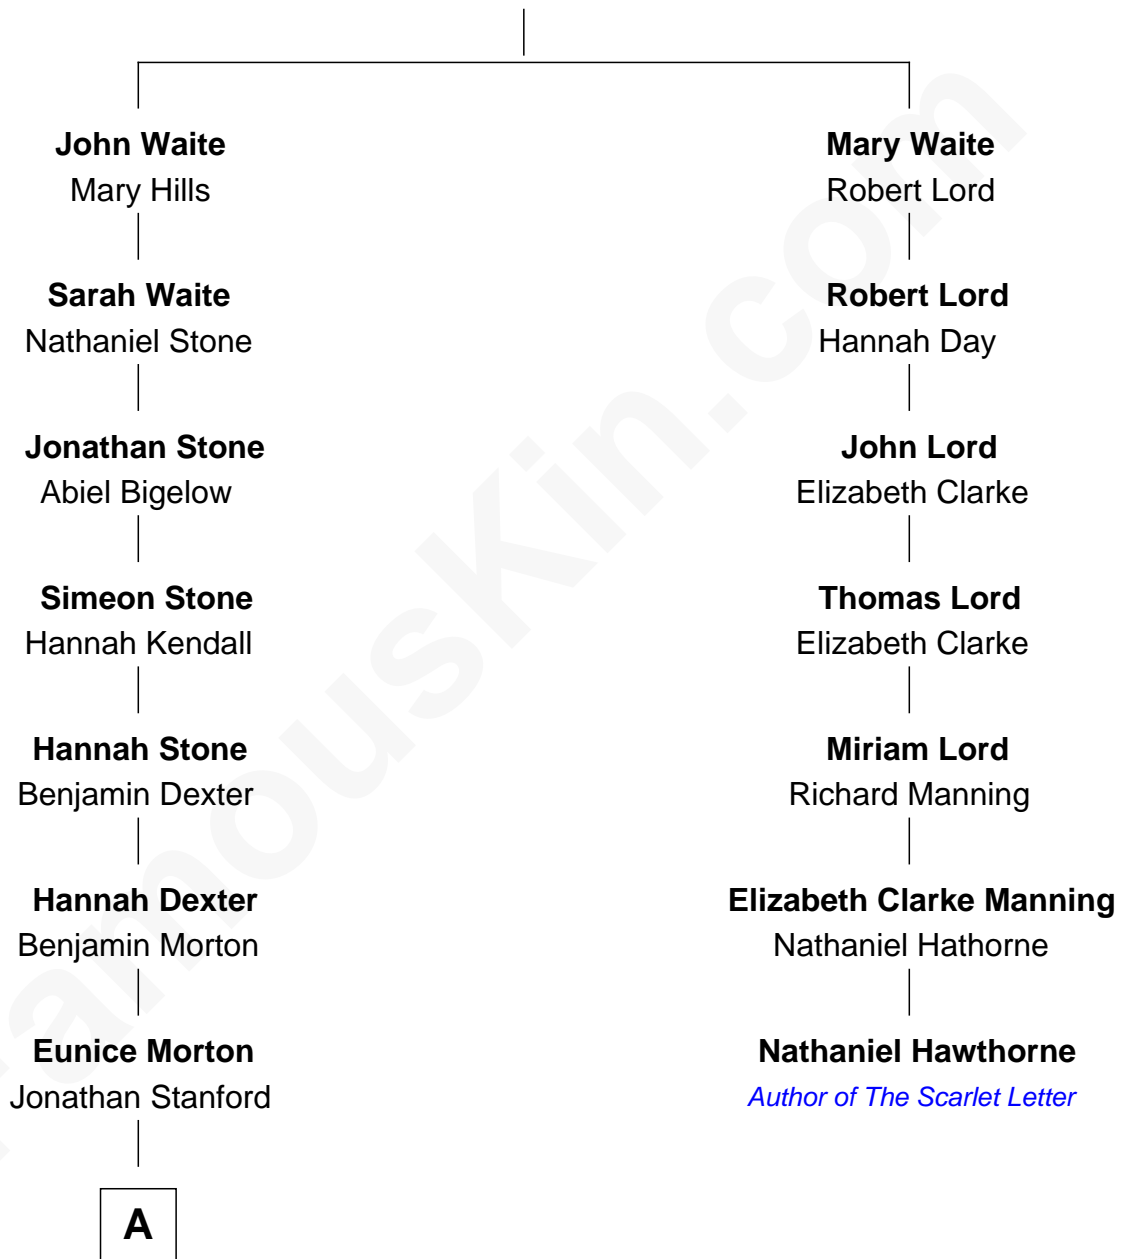

# FamousKin.com Relationship Chart of

**Raquel Welch**

*Movie Actress*

6th cousin 5 times removed of

**Nathaniel Hawthorne**

*Author of The Scarlet Letter*

**Samuel Waite**

Mary Ward

**A**

—  
**Emery Stanford**  
Mary Lydia Elliott

—  
**Sarah Mehitable Stanford**  
Justin Smith Hall

—  
**Emery Stanford Hall**  
Clara Louise Adams

—  
**Josephine Sarah Hall**  
Armando Carlos Tejada

—  
**Raquel Welch**  
*aka Raquel Welch*

FamousKin.com