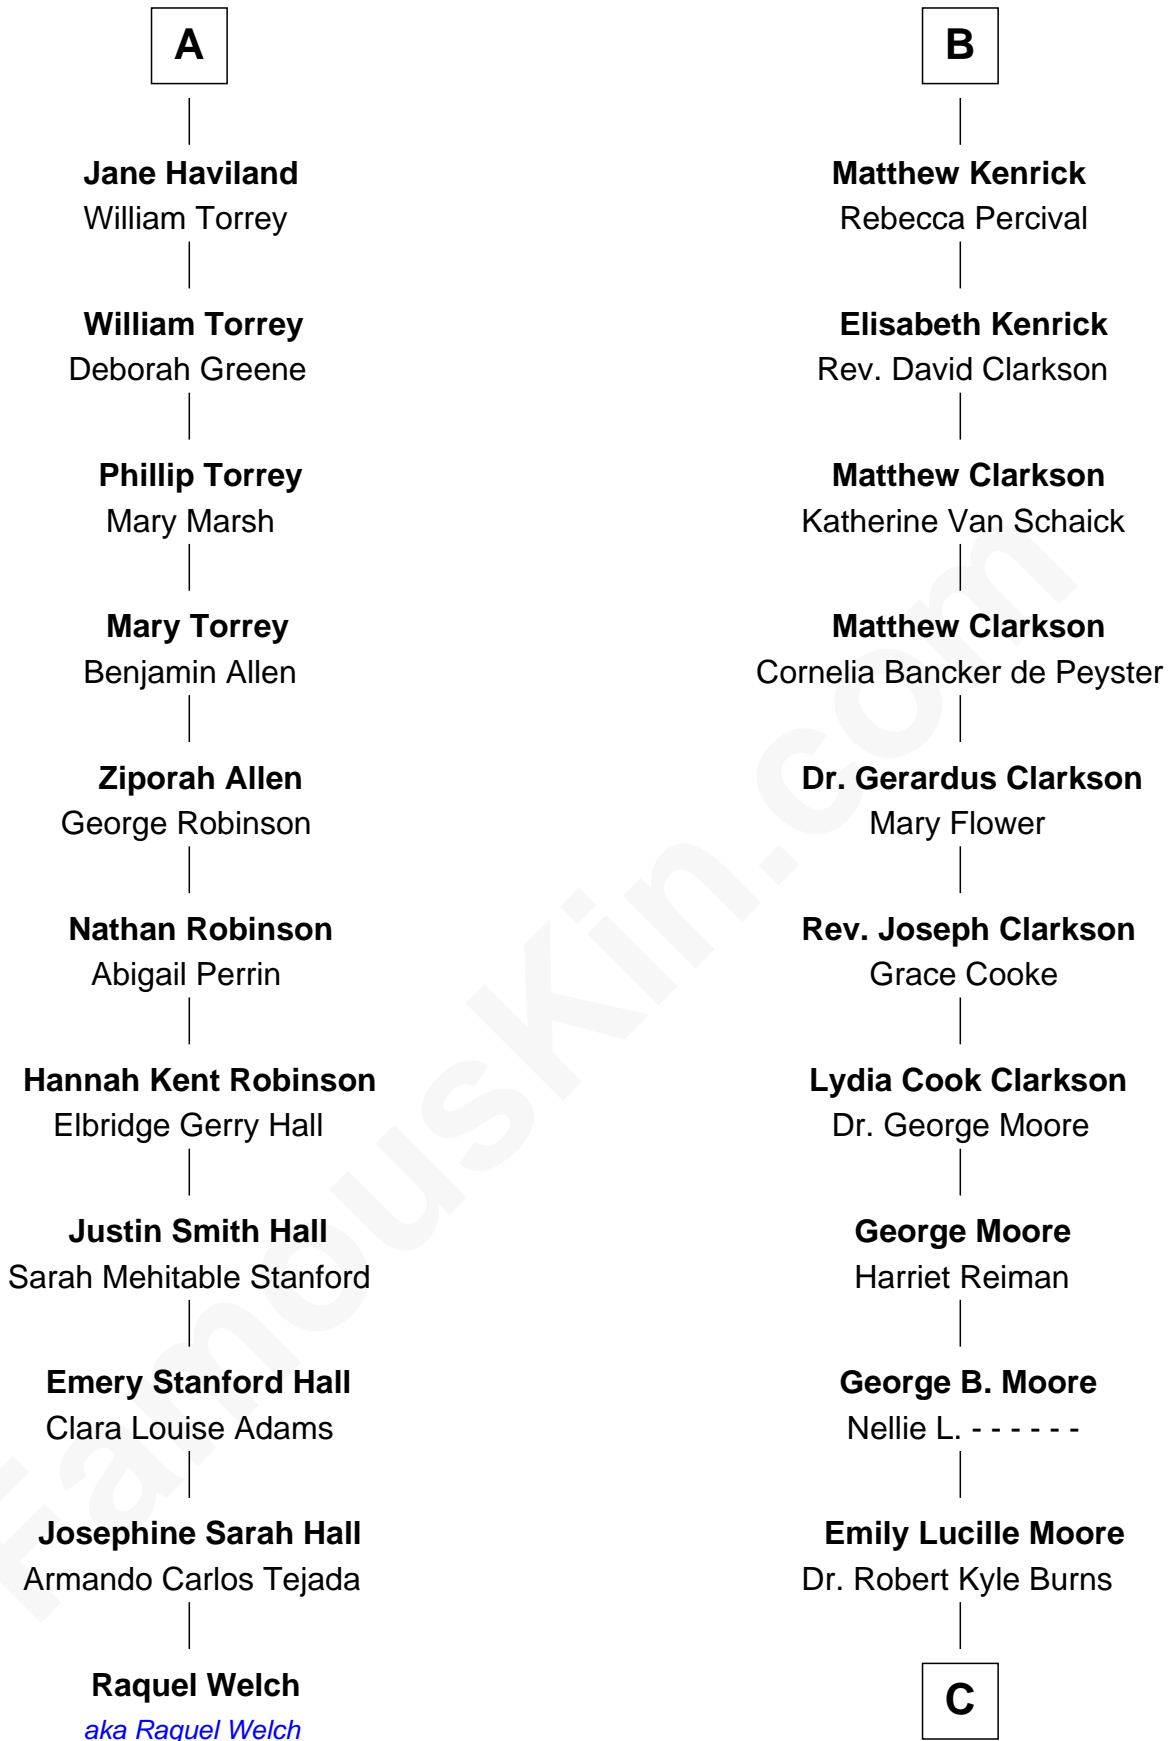

# FamousKin.com Relationship Chart of

**Raquel Welch**

*Movie Actress*

17th cousin 1 time removed of

**Ken Burns**

*Documentary Filmmaker*

C

Robert Kyle Burns

Lyla Smith Tupper

Ken Burns

*Documentary Filmmaker*

FamousKin.com