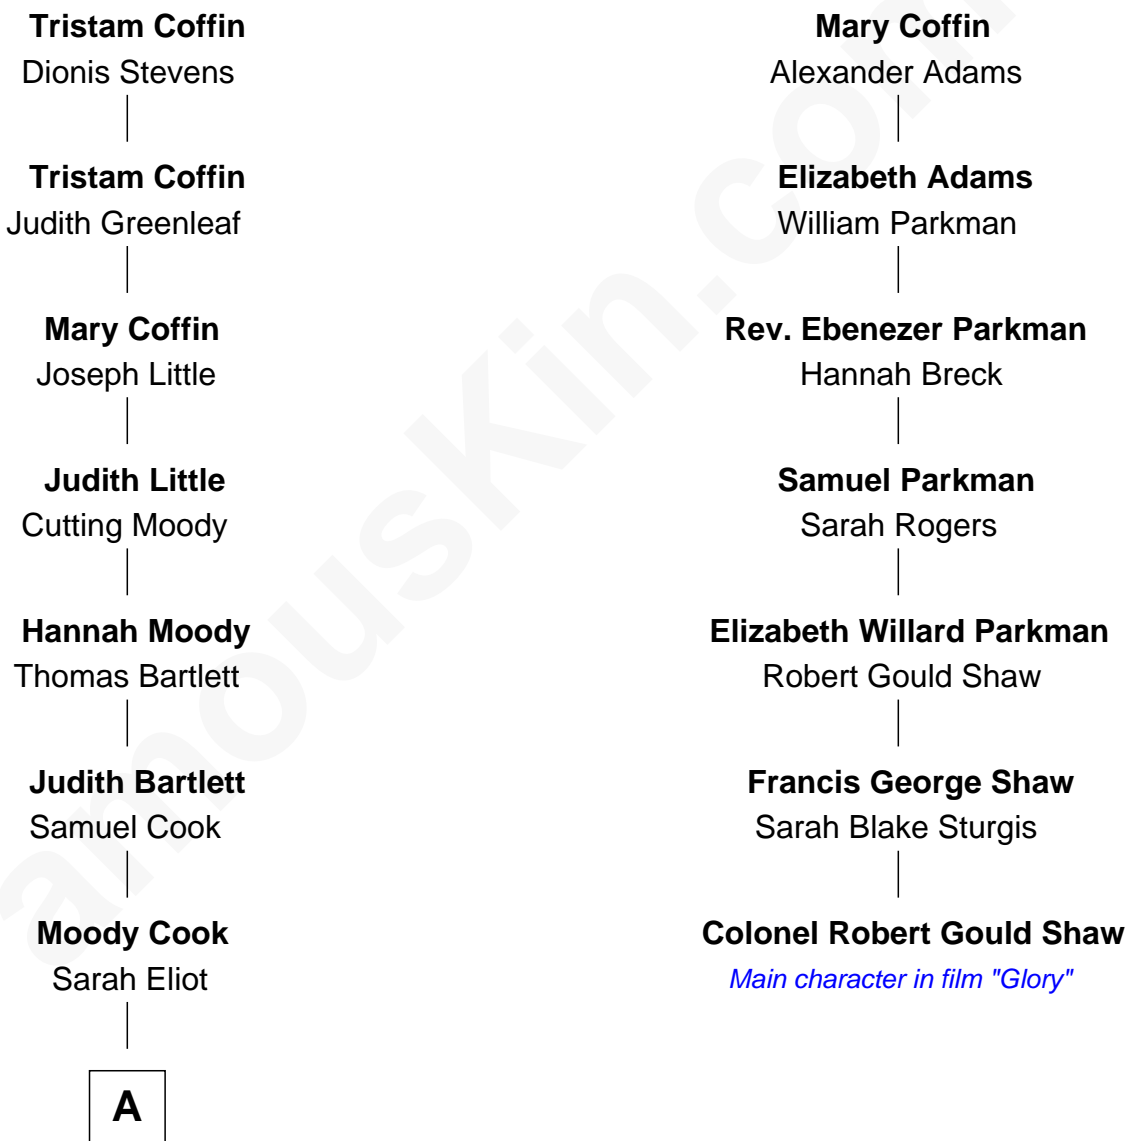

FamousKin.com Relationship Chart of

Raquel Welch

Movie Actress

6th cousin 6 times removed of

Colonel Robert Gould Shaw

U.S. Civil War leader of film "Glory" fame

Peter Coffin

Joan Kember