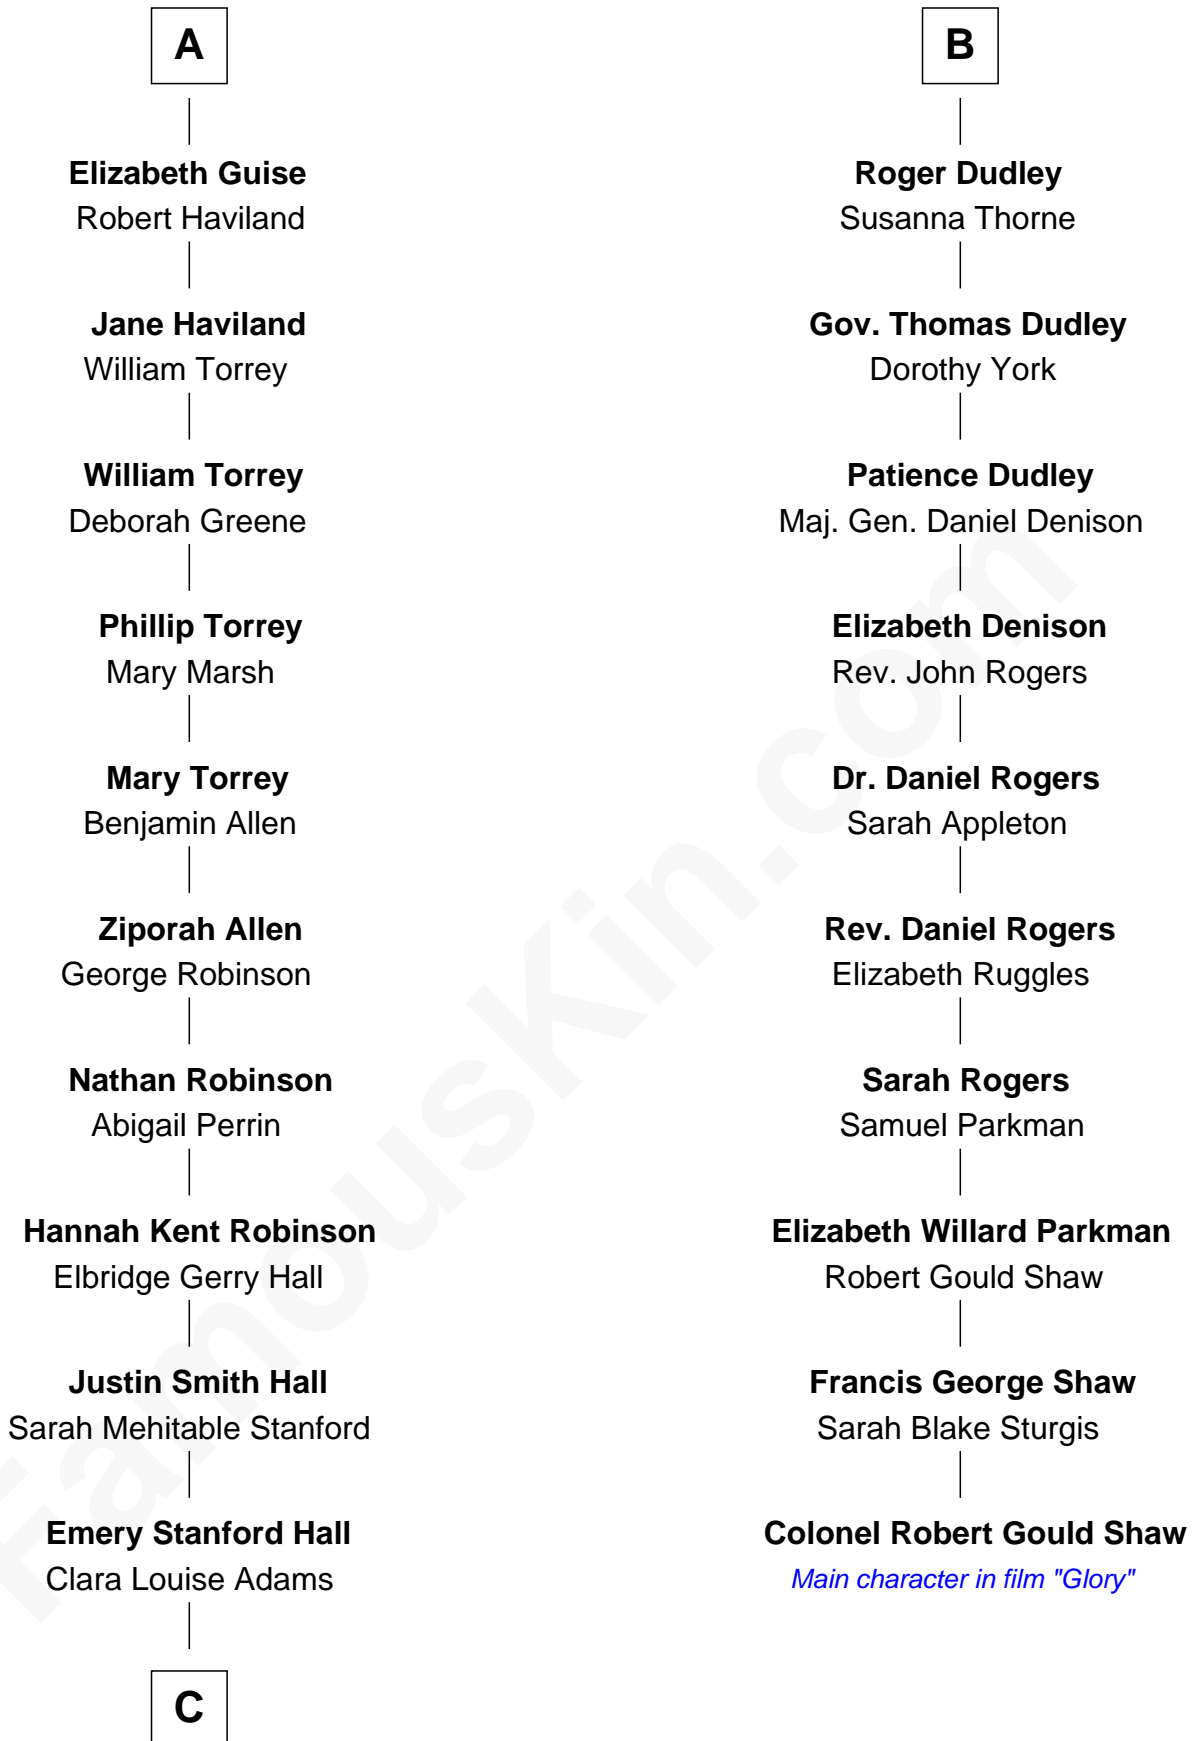

FamousKin.com Relationship Chart of

Raquel Welch
Movie Actress

16th cousin 2 times removed of

Colonel Robert Gould Shaw
U.S. Civil War leader of film "Glory" fame

Josephine Sarah Hall
Armando Carlos Tejada

Raquel Welch
aka Raquel Welch

FamousKin.com