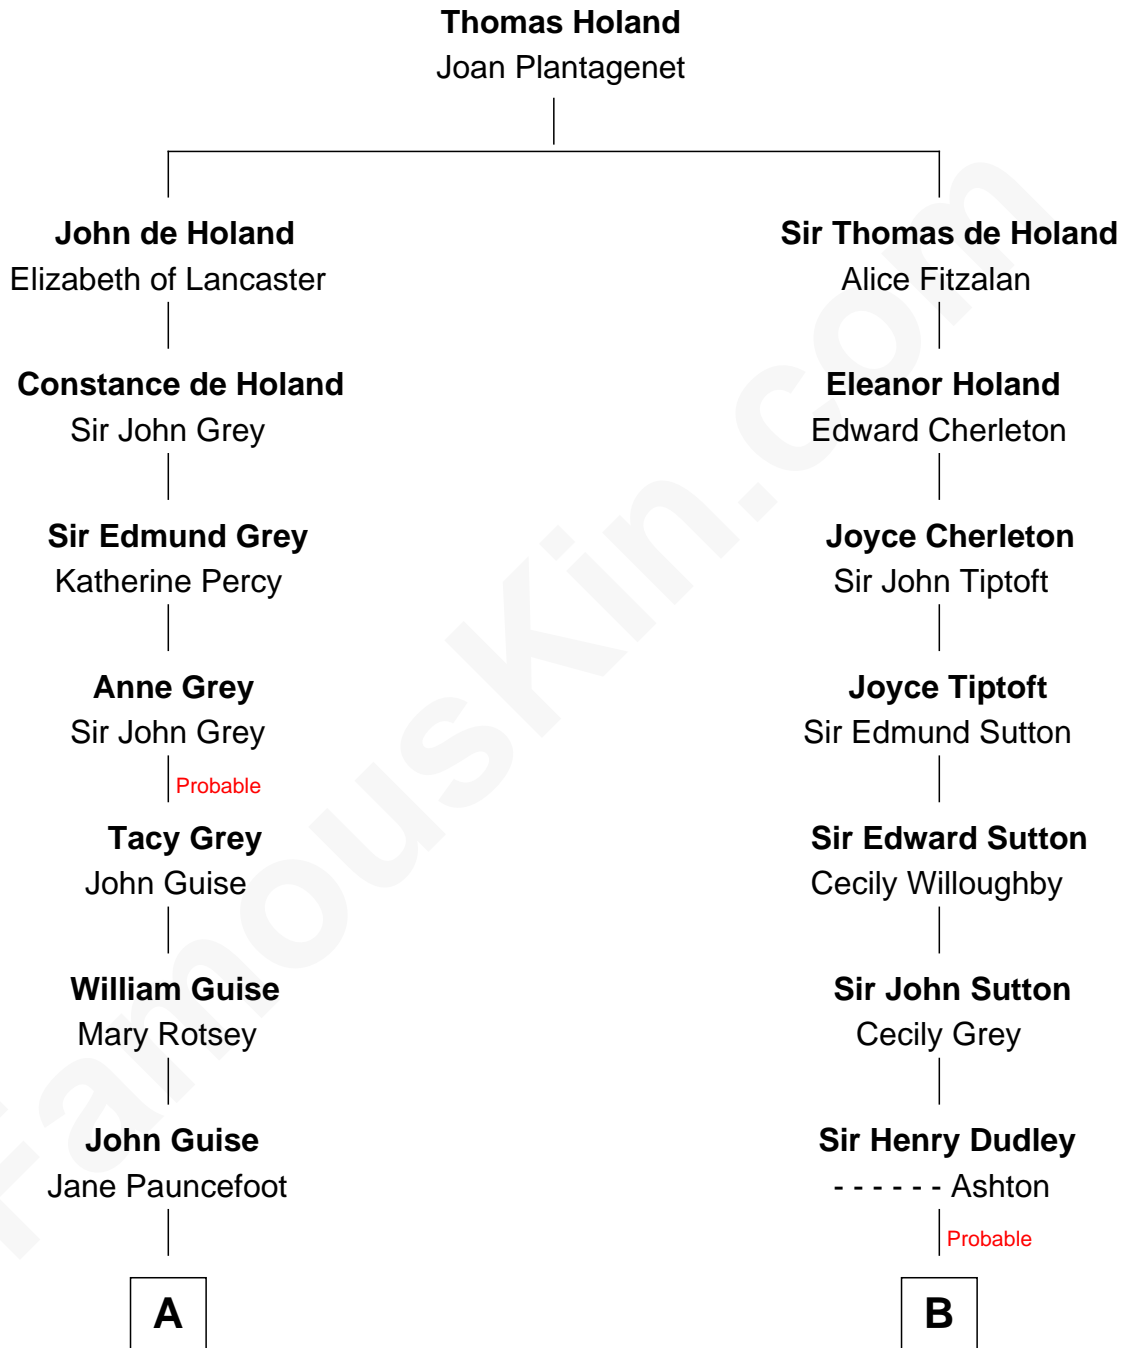

FamousKin.com Relationship Chart of

Raquel Welch
Movie Actress

16th cousin 2 times removed of

Colonel Robert Gould Shaw
U.S. Civil War leader of film "Glory" fame

Josephine Sarah Hall
Armando Carlos Tejada

Raquel Welch
aka Raquel Welch

FamousKin.com