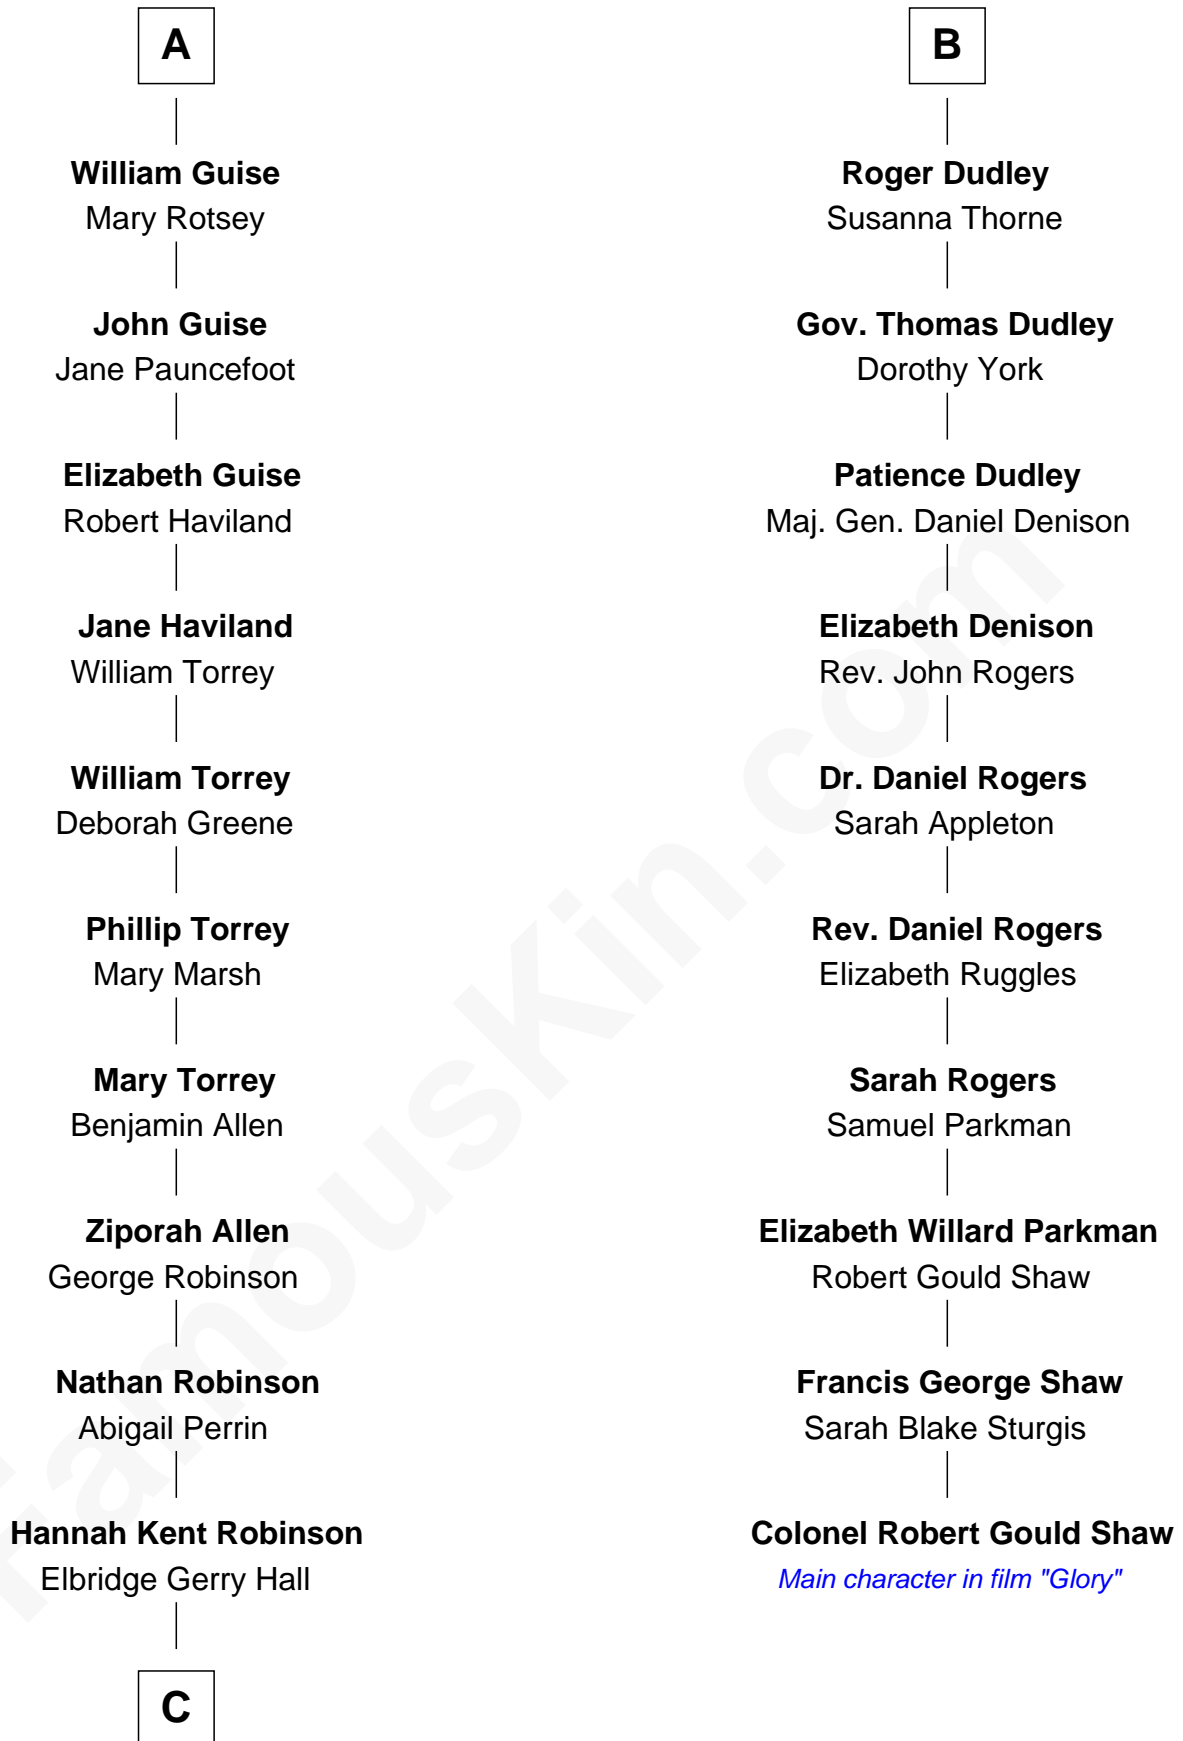

# FamousKin.com Relationship Chart of

**Raquel Welch**

*Movie Actress*

16th cousin 4 times removed of

**Colonel Robert Gould Shaw**

*U.S. Civil War leader of film "Glory" fame*

**Sir Maurice de Berkeley**

Eve la Zouche

Katherine de Clyvedon

**Sir John Berkeley**

Elizabeth Betteshorne

**Elizabeth Berkeley**

Sir John Sutton

**Sir Edmund Sutton**

Joyce Tiptoft

**Sir Edward Sutton**

Cecily Willoughby

**Sir John Sutton**

Cecily Grey

**Sir Henry Dudley**

- - - - - Ashton

Probable

**B**

**C**