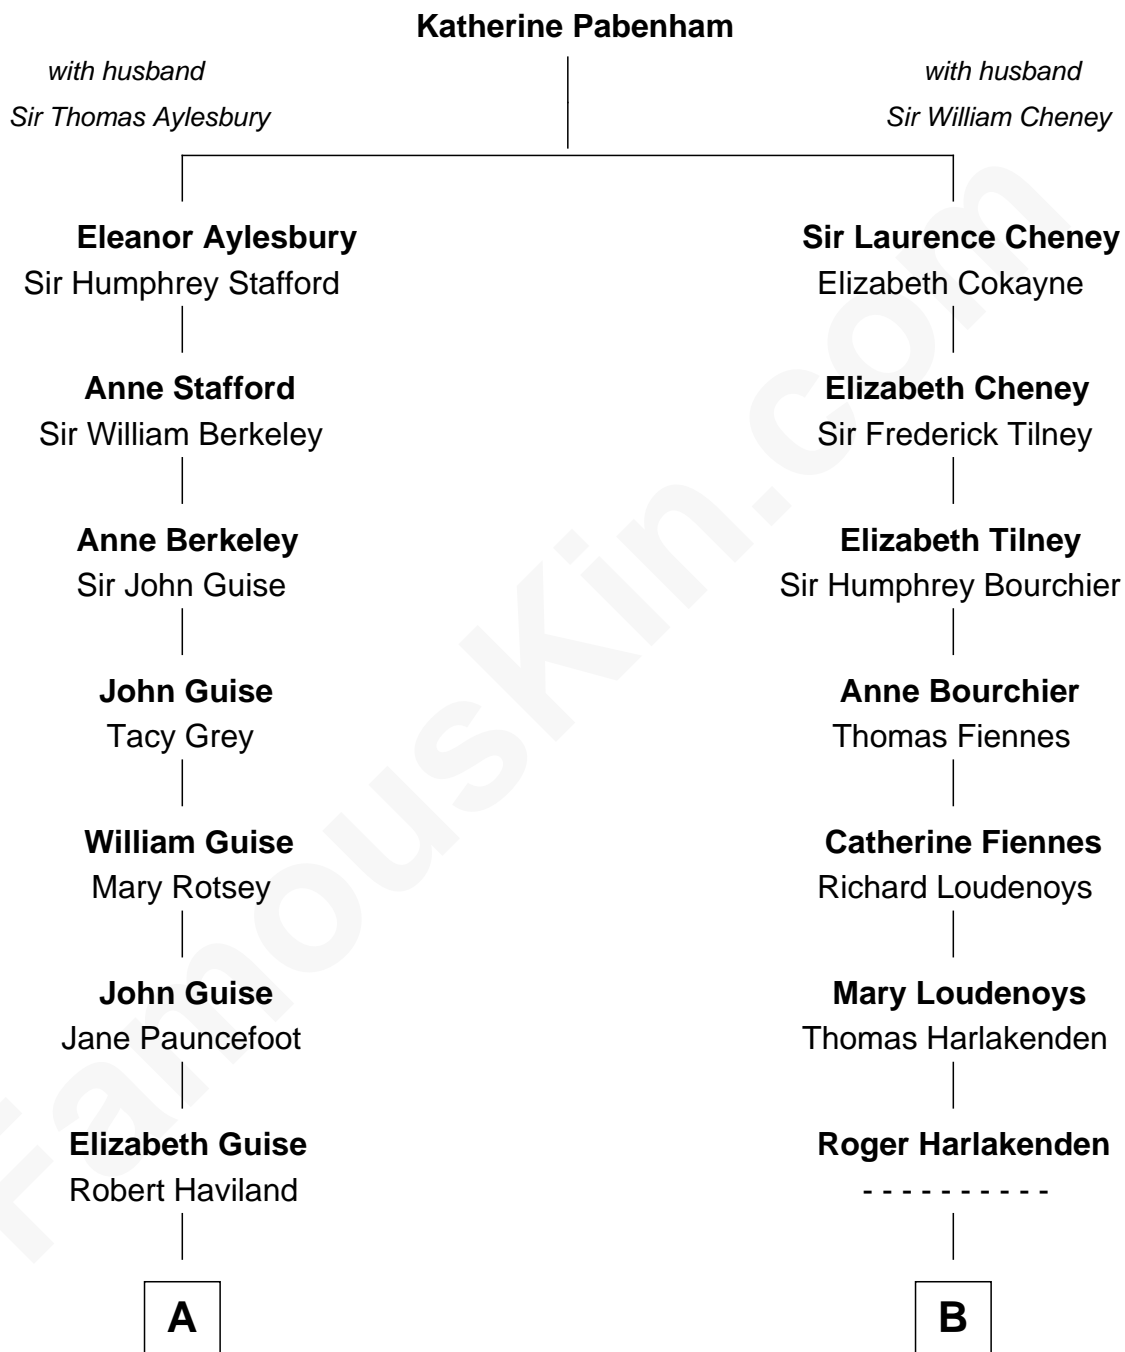

# FamousKin.com Relationship Chart of

**Raquel Welch**

*Movie Actress*

17th cousin 2 times removed of

**Anne Baxter**

*Movie Actress*

C

Frank Lloyd Wright

Catherine L. Tobin

Catherine Dorothy Wright

Kenneth Stuart Baxter

Anne Baxter

*Movie Actress*

FamousKin.com