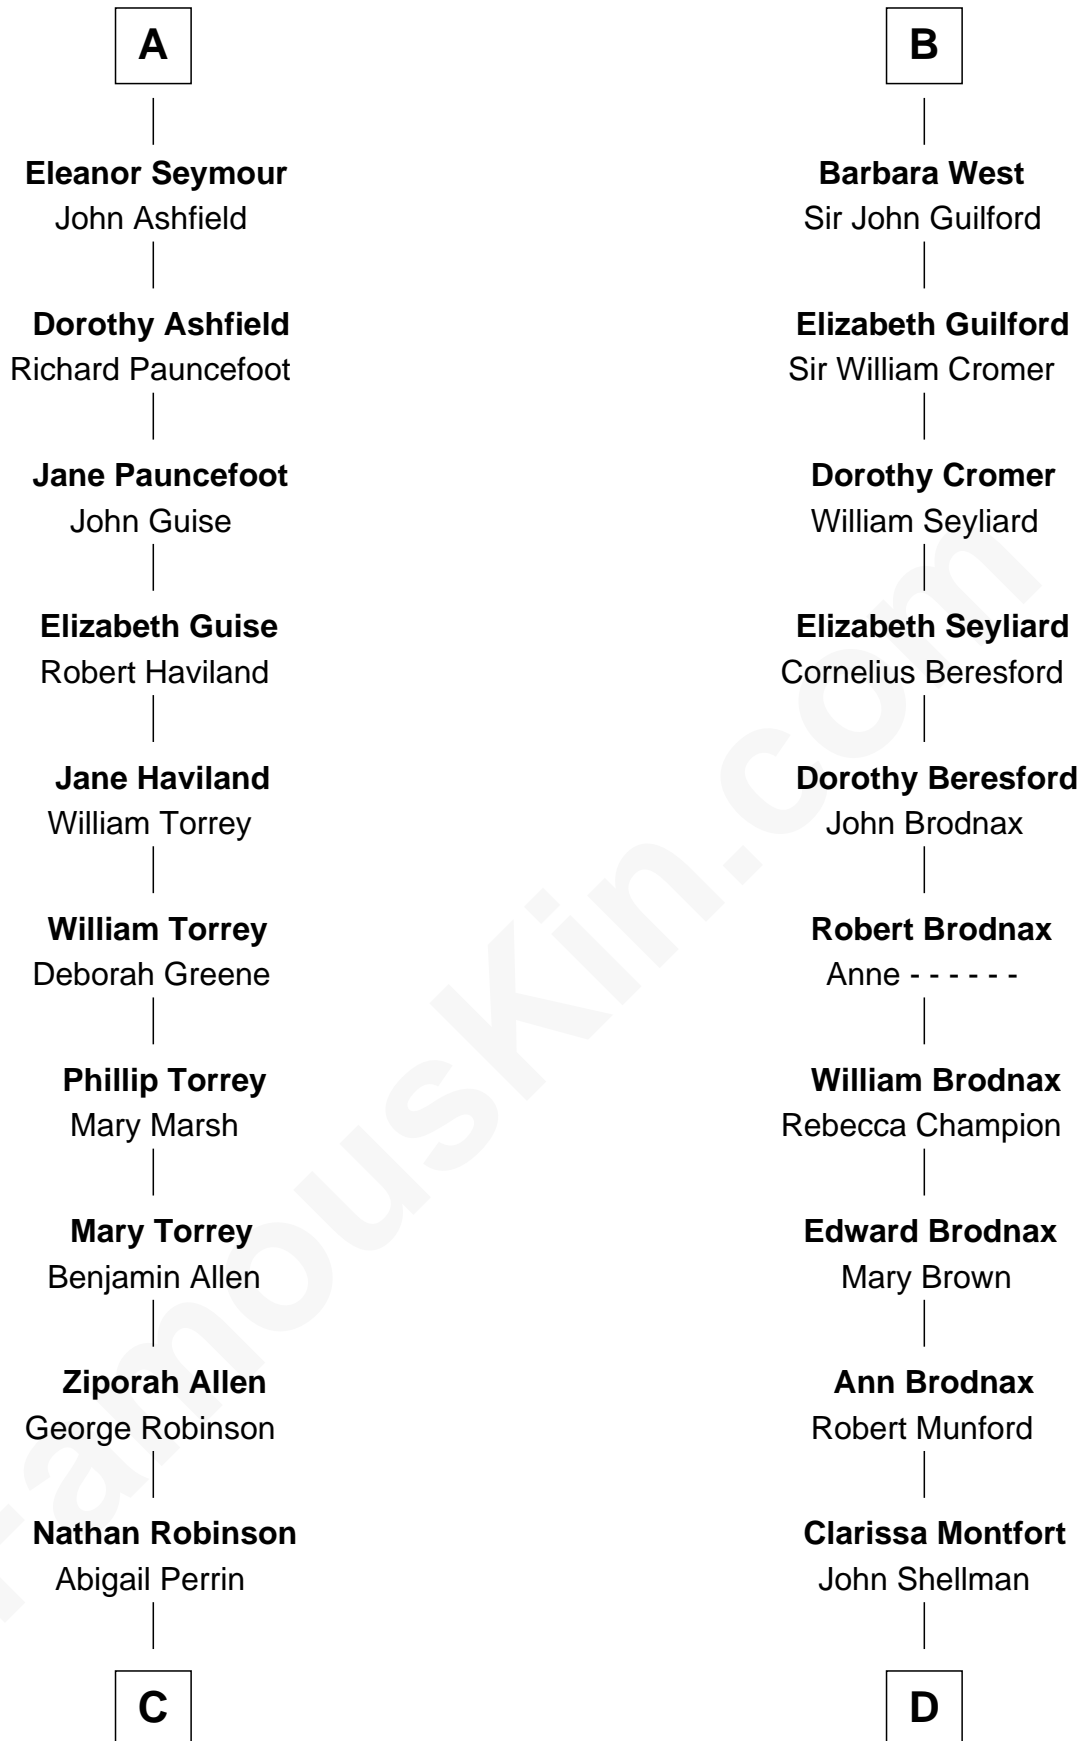

# FamousKin.com Relationship Chart of

**Raquel Welch**

*Movie Actress*

21st cousin of

**George H. W. Bush**

*41st U.S. President*

**Sir Hugh de Courtenay**

Eleanor le Despencer

**C**

**Hannah Kent Robinson**

Elbridge Gerry Hall

**Justin Smith Hall**

Sarah Mehitable Stanford

**Emery Stanford Hall**

Clara Louise Adams

**Josephine Sarah Hall**

Armando Carlos Tejada

**Raquel Welch**

*aka Raquel Welch*

**D**

**Susan Montfort Shellman**

Samuel Howard Fay

**Harriet Eleanor Fay**

Rev. James Smith Bush

**Samuel Prescott Bush**

Flora Sheldon

**Prescott Sheldon Bush**

Dorothy Wear Walker

**George H. W. Bush**

*41st U.S. President*