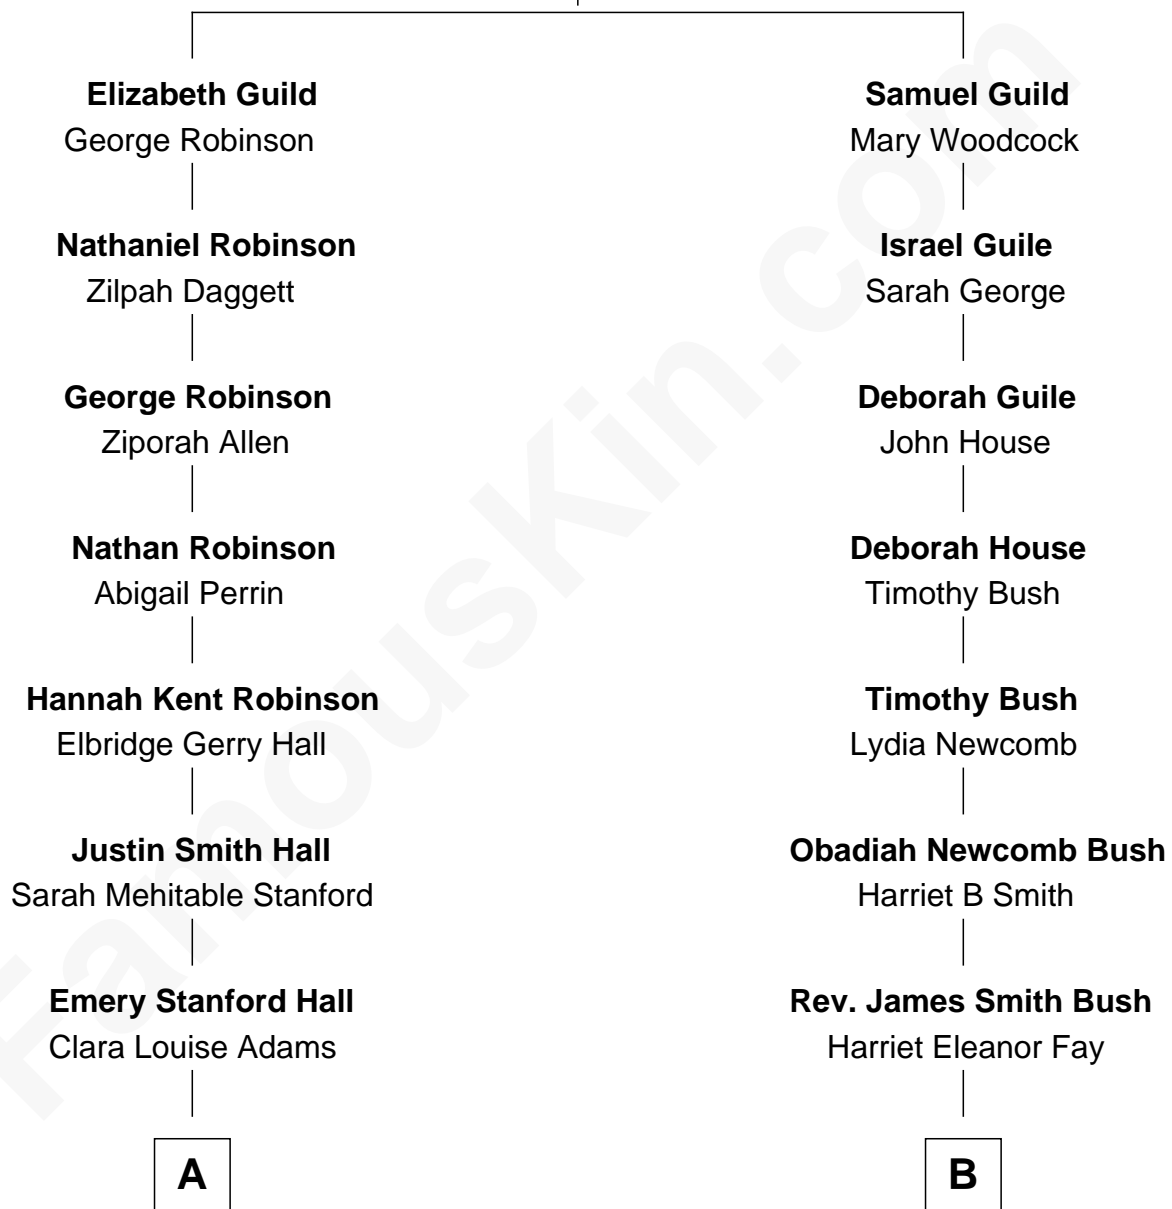

# FamousKin.com Relationship Chart of

**Raquel Welch**  
*Movie Actress*

8th cousin 1 time removed of

**George H. W. Bush**  
*41st U.S. President*

**John Guild**  
Elizabeth Crooke

**A**

**Josephine Sarah Hall**  
Armando Carlos Tejada

**Raquel Welch**  
*aka Raquel Welch*

**B**

**Samuel Prescott Bush**  
Flora Sheldon

**Prescott Sheldon Bush**  
Dorothy Wear Walker

**George H. W. Bush**  
*41st U.S. President*

FamousKin.com