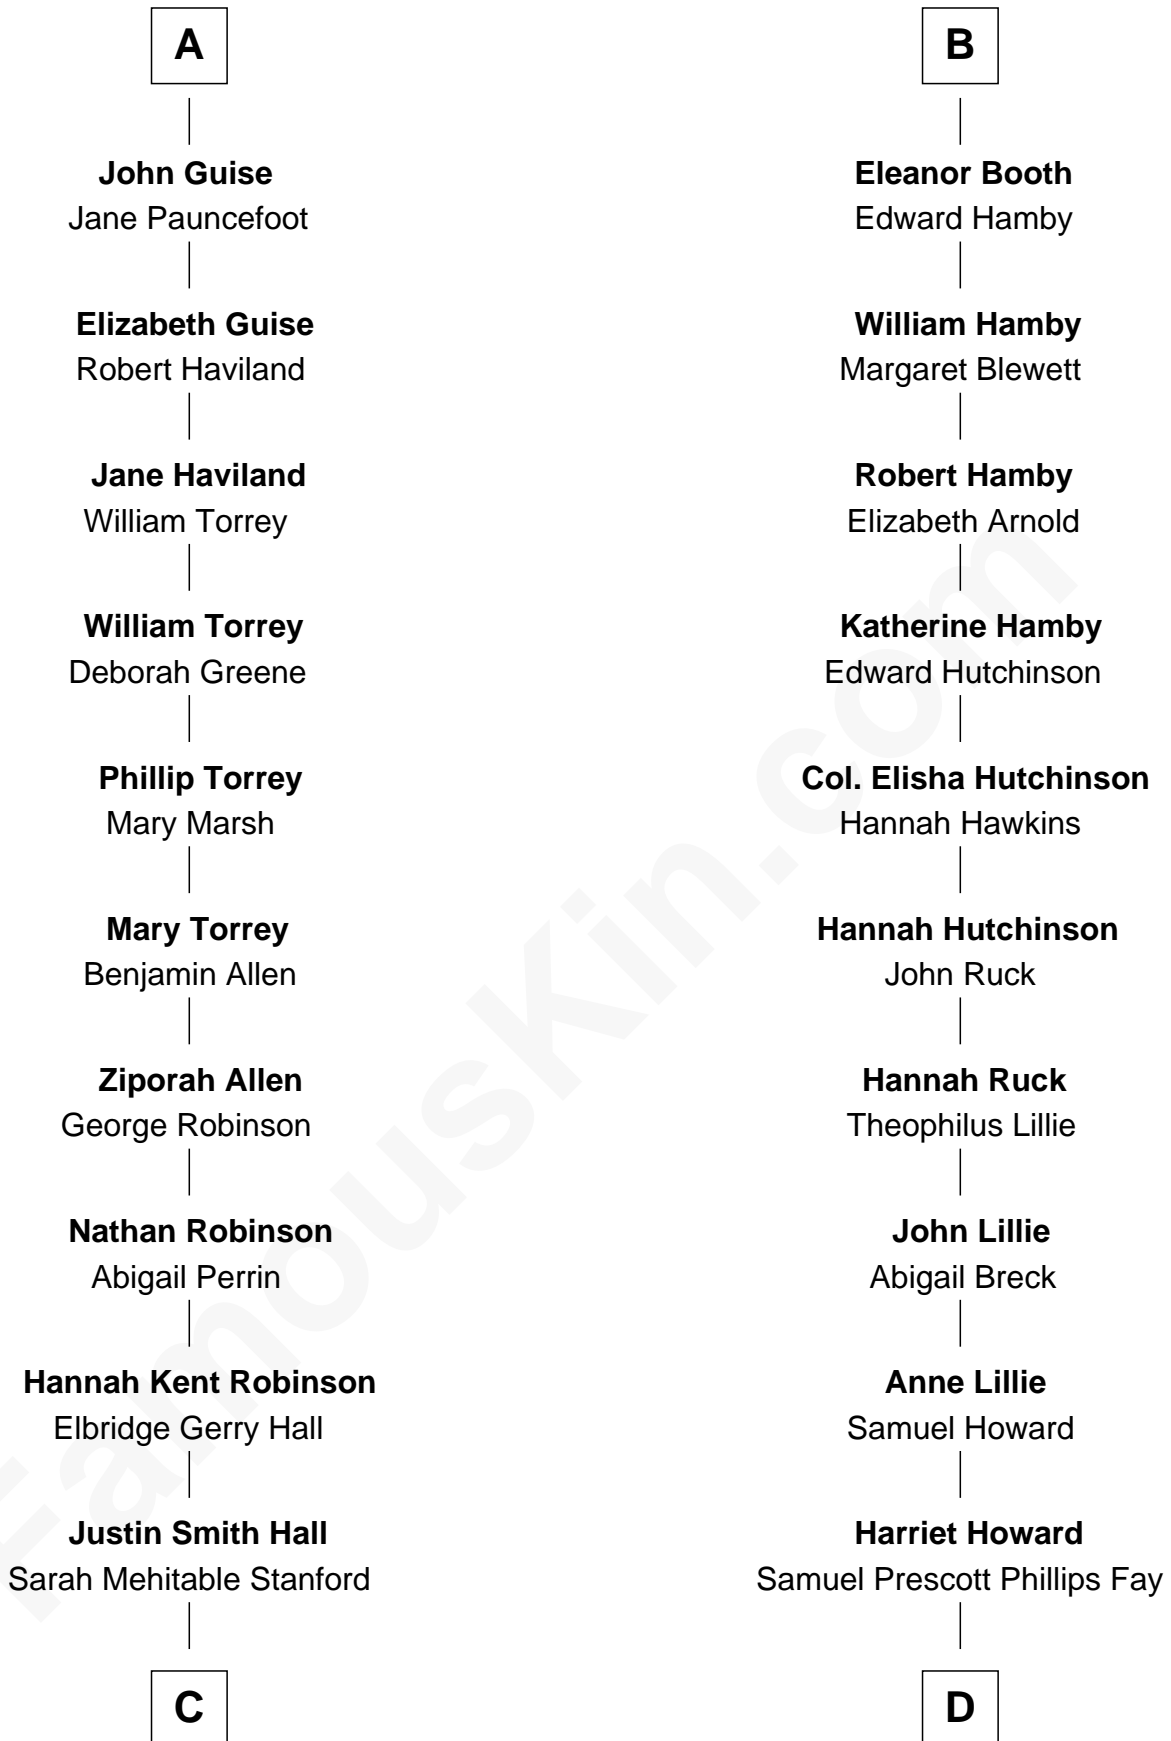

FamousKin.com Relationship Chart of

Raquel Welch

Movie Actress

19th cousin 2 times removed of

George H. W. Bush

41st U.S. President

C

Emery Stanford Hall
Clara Louise Adams

Josephine Sarah Hall
Armando Carlos Tejada

Raquel Welch
aka Raquel Welch

D

Samuel Howard Fay
Susan Montfort Shellman

Harriet Eleanor Fay
Rev. James Smith Bush

Samuel Prescott Bush
Flora Sheldon

Prescott Sheldon Bush
Dorothy Wear Walker

George H. W. Bush
41st U.S. President