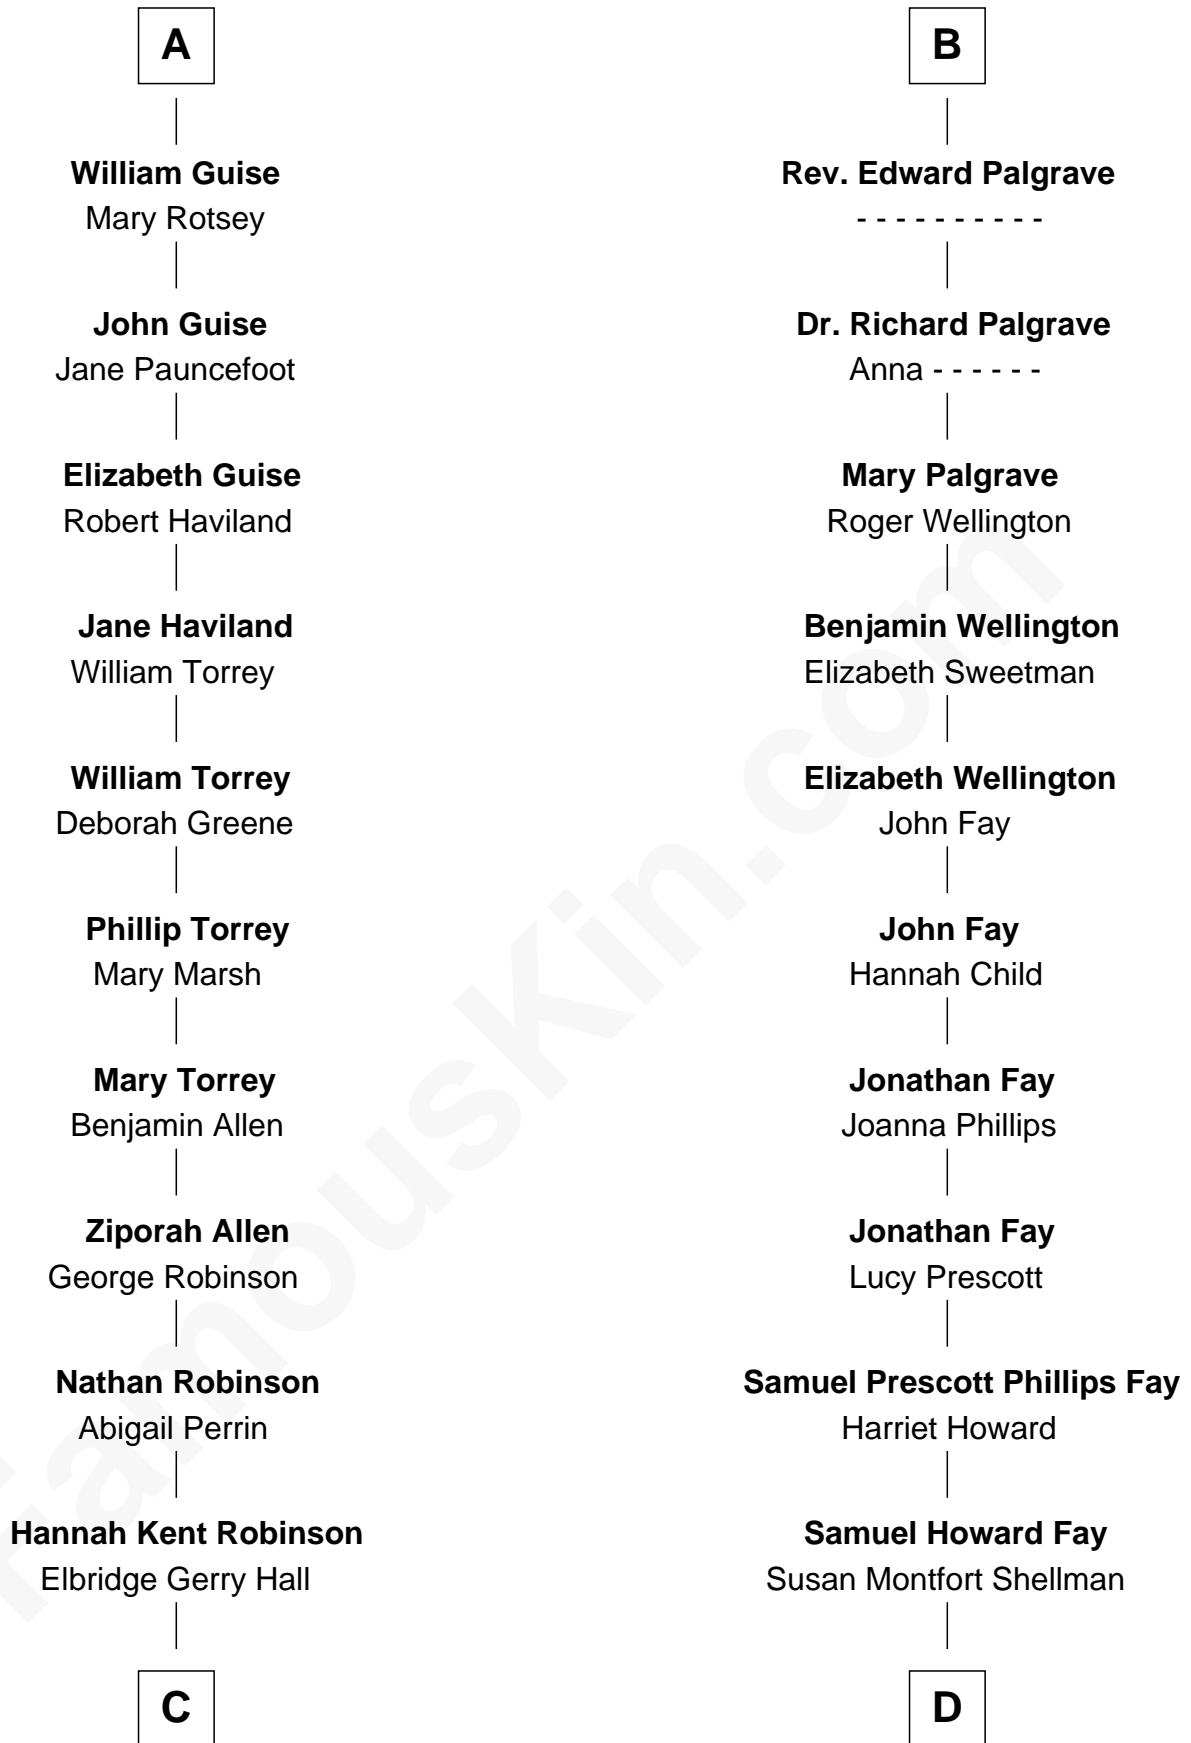

FamousKin.com Relationship Chart of

Raquel Welch

Movie Actress

20th cousin of

George H. W. Bush

41st U.S. President

C

Justin Smith Hall
Sarah Mehitable Stanford

Emery Stanford Hall
Clara Louise Adams

Josephine Sarah Hall
Armando Carlos Tejada

Raquel Welch
aka Raquel Welch

D

Harriet Eleanor Fay
Rev. James Smith Bush

Samuel Prescott Bush
Flora Sheldon

Prescott Sheldon Bush
Dorothy Wear Walker