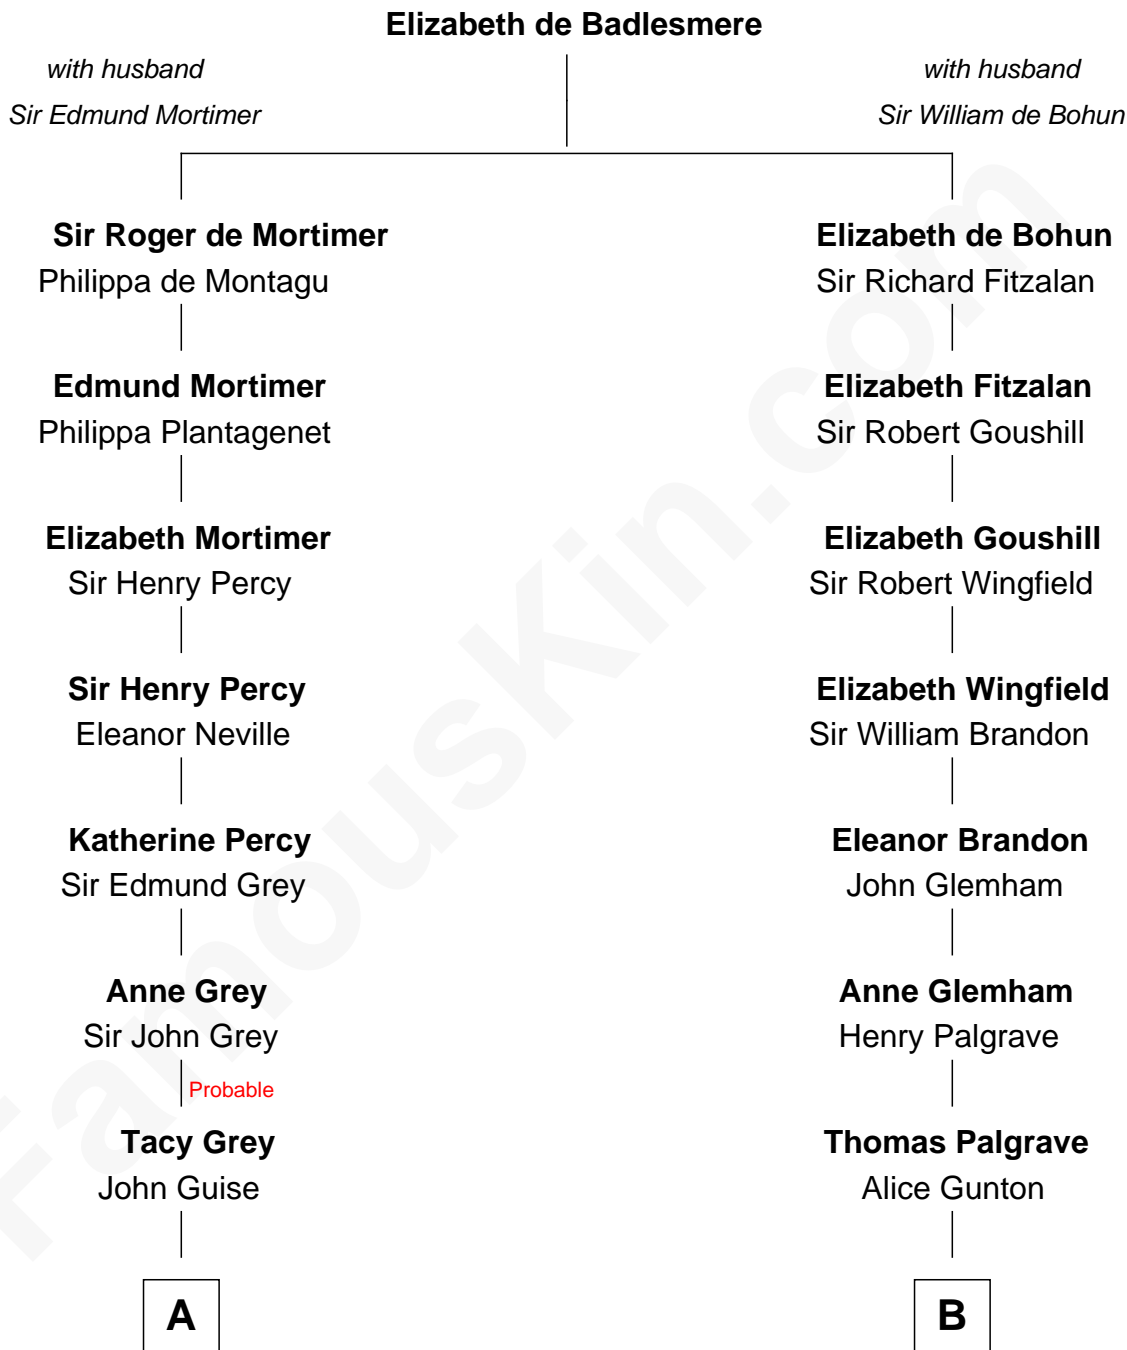

FamousKin.com Relationship Chart of

Raquel Welch

Movie Actress

20th cousin of

George H. W. Bush

41st U.S. President

C

Justin Smith Hall
Sarah Mehitable Stanford

Emery Stanford Hall
Clara Louise Adams

Josephine Sarah Hall
Armando Carlos Tejada

Raquel Welch
aka Raquel Welch

D

Harriet Eleanor Fay
Rev. James Smith Bush

Samuel Prescott Bush
Flora Sheldon

Prescott Sheldon Bush
Dorothy Wear Walker

George H. W. Bush
41st U.S. President