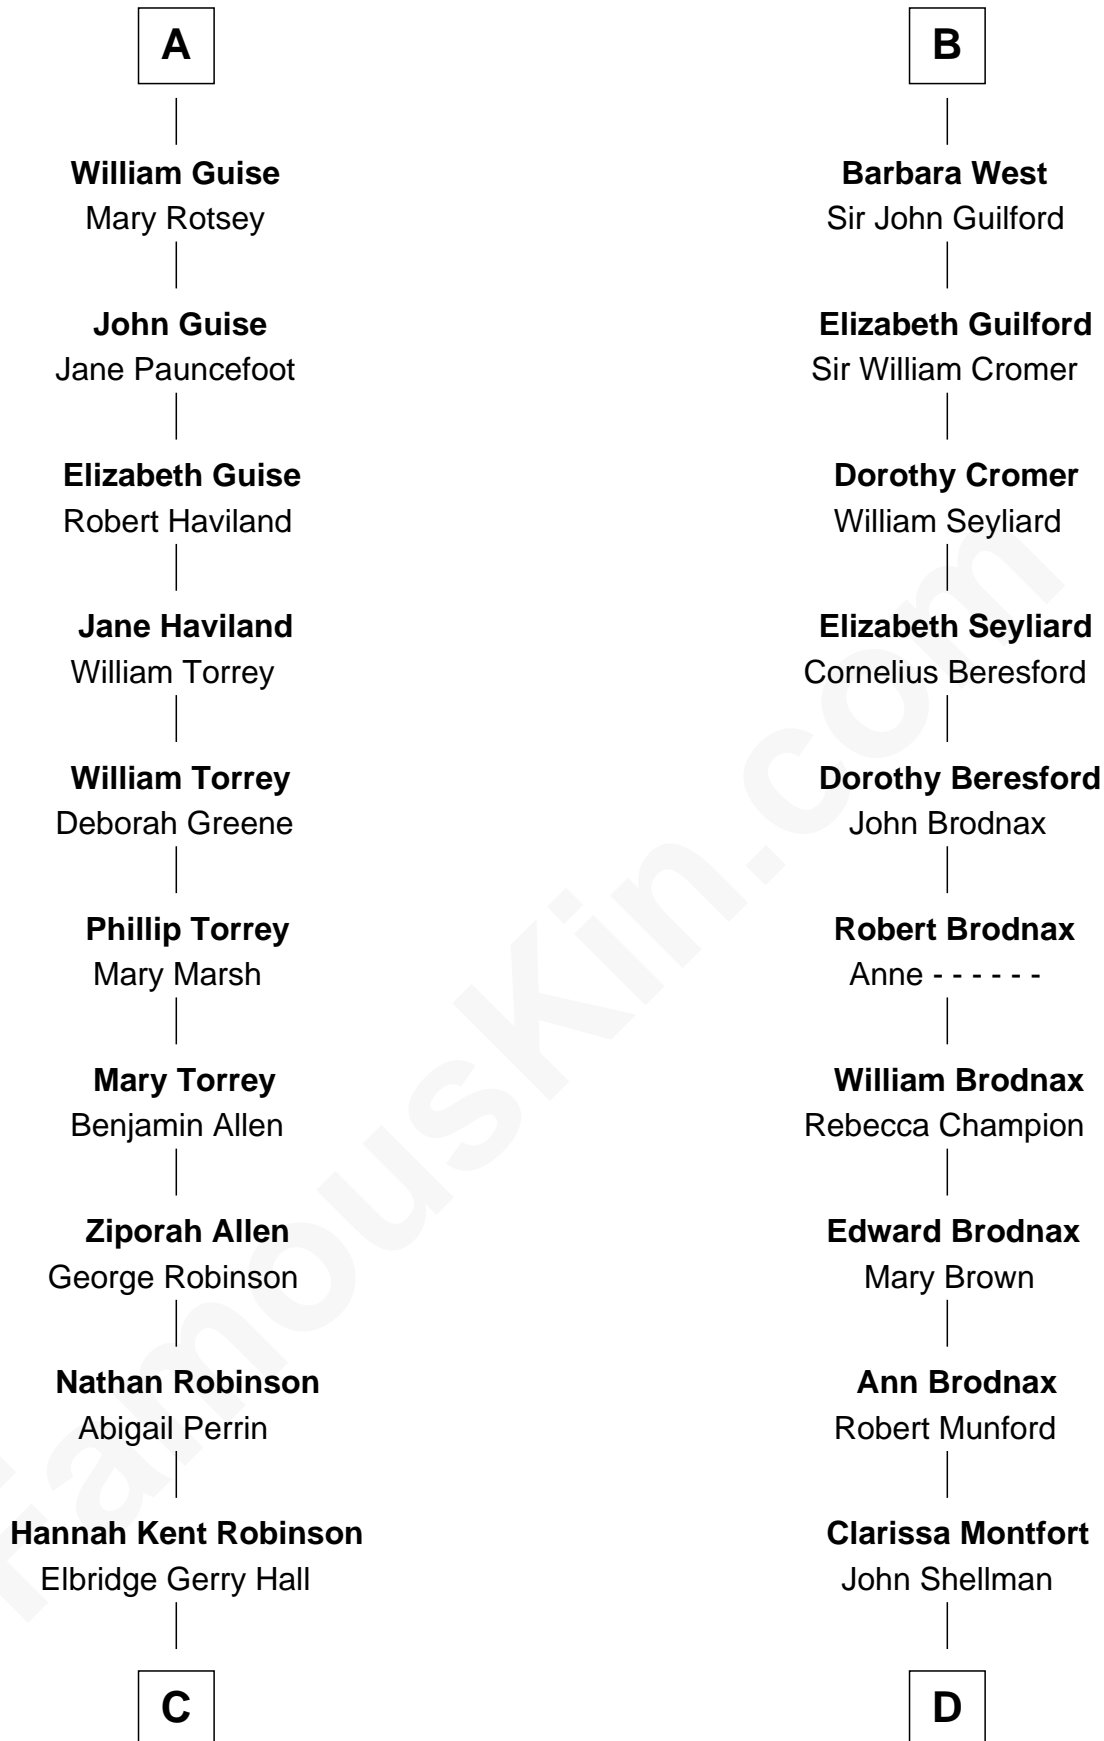

FamousKin.com Relationship Chart of

Raquel Welch
Movie Actress

20th cousin 1 time removed of

George H. W. Bush
41st U.S. President

C

Justin Smith Hall
Sarah Mehitable Stanford

Emery Stanford Hall
Clara Louise Adams

Josephine Sarah Hall
Armando Carlos Tejada

Raquel Welch
aka Raquel Welch

D

Susan Montfort Shellman
Samuel Howard Fay

Harriet Eleanor Fay
Rev. James Smith Bush

Samuel Prescott Bush
Flora Sheldon

Prescott Sheldon Bush
Dorothy Wear Walker