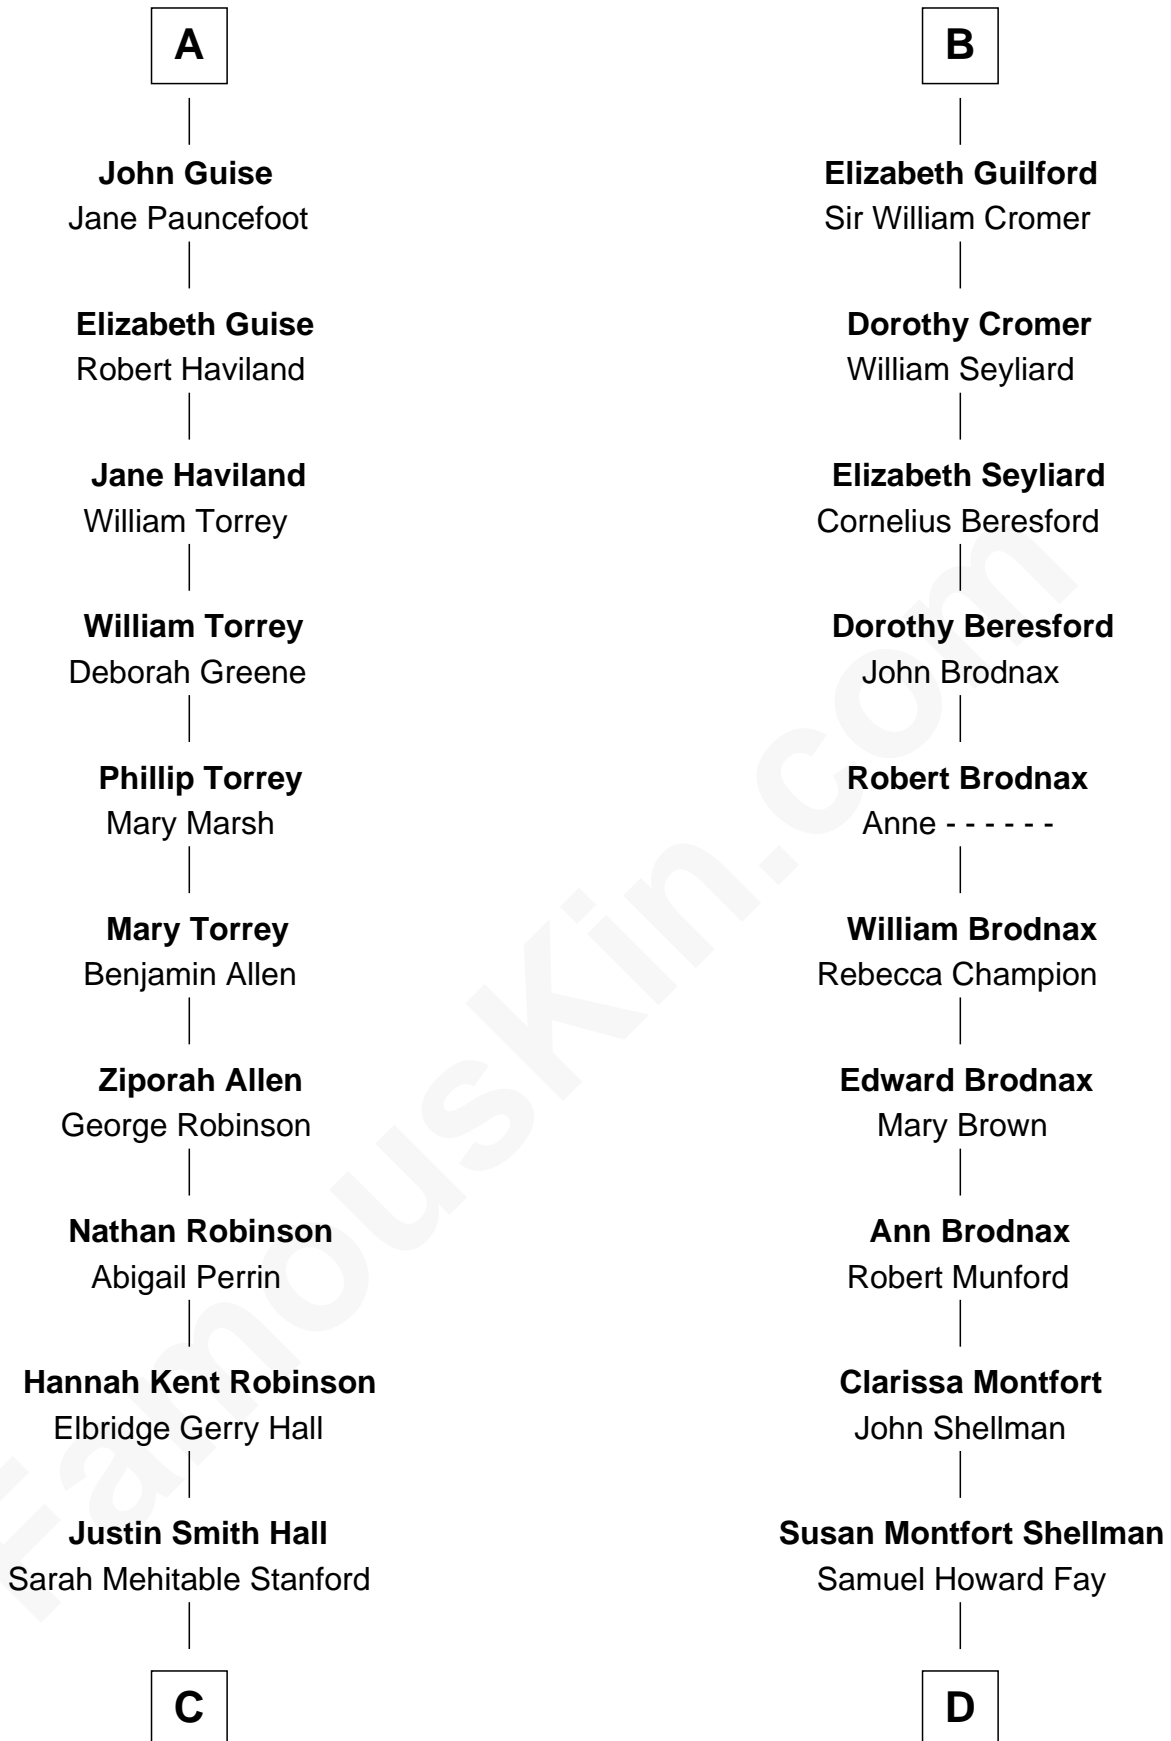

FamousKin.com Relationship Chart of

Raquel Welch

Movie Actress

19th cousin 1 time removed of

George H. W. Bush

41st U.S. President

Sir Robert de Holland

Maude la Zouche

C

Emery Stanford Hall
Clara Louise Adams

Josephine Sarah Hall
Armando Carlos Tejada

Raquel Welch
aka Raquel Welch

D

Harriet Eleanor Fay
Rev. James Smith Bush

Samuel Prescott Bush
Flora Sheldon

Prescott Sheldon Bush
Dorothy Wear Walker