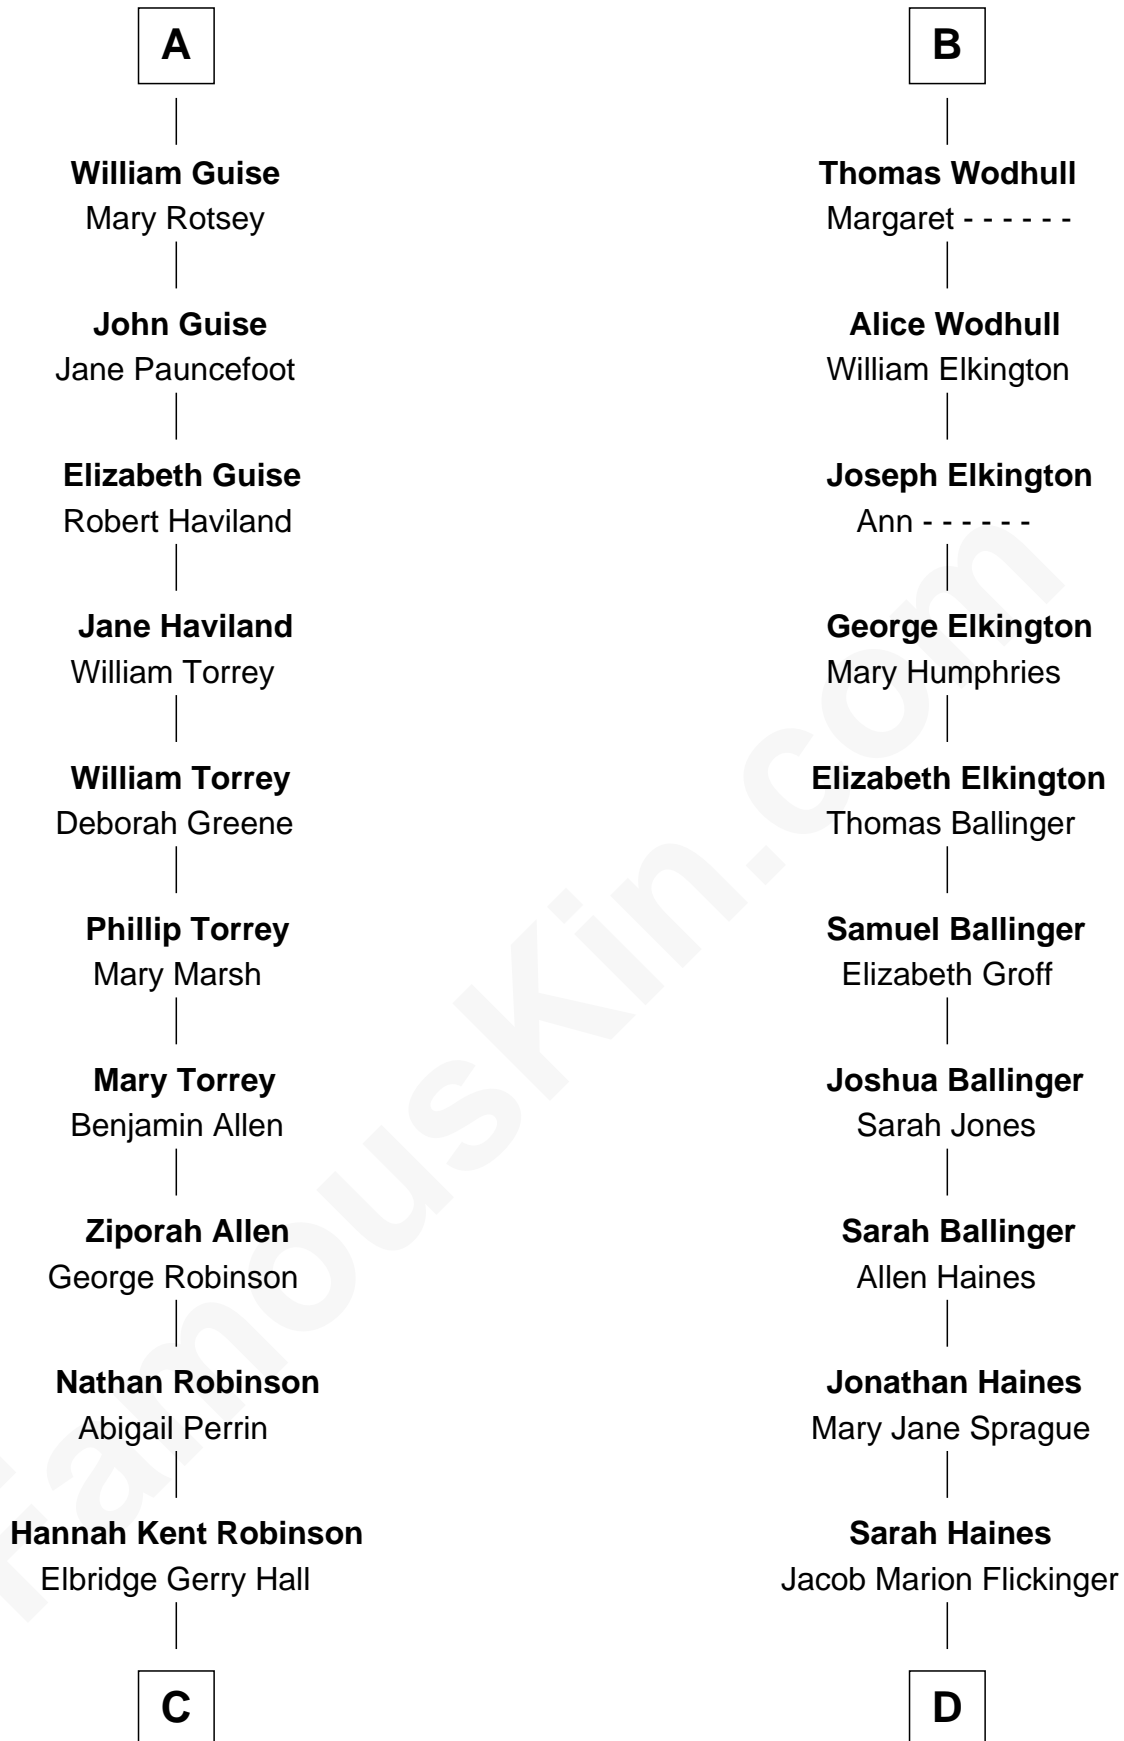

FamousKin.com Relationship Chart of

Raquel Welch

Movie Actress

19th cousin 1 time removed of

Barbara (Pierce) Bush

First Lady of President George H.W. Bush

Sir Warin Trussell
Maud de St. Philibert

C

Justin Smith Hall
Sarah Mehitable Stanford

Emery Stanford Hall
Clara Louise Adams

Josephine Sarah Hall
Armando Carlos Tejada

Raquel Welch
aka Raquel Welch

D

Lulu Dell Flickinger
James Edgar Robinson

Pauline Robinson
Marvin Pierce