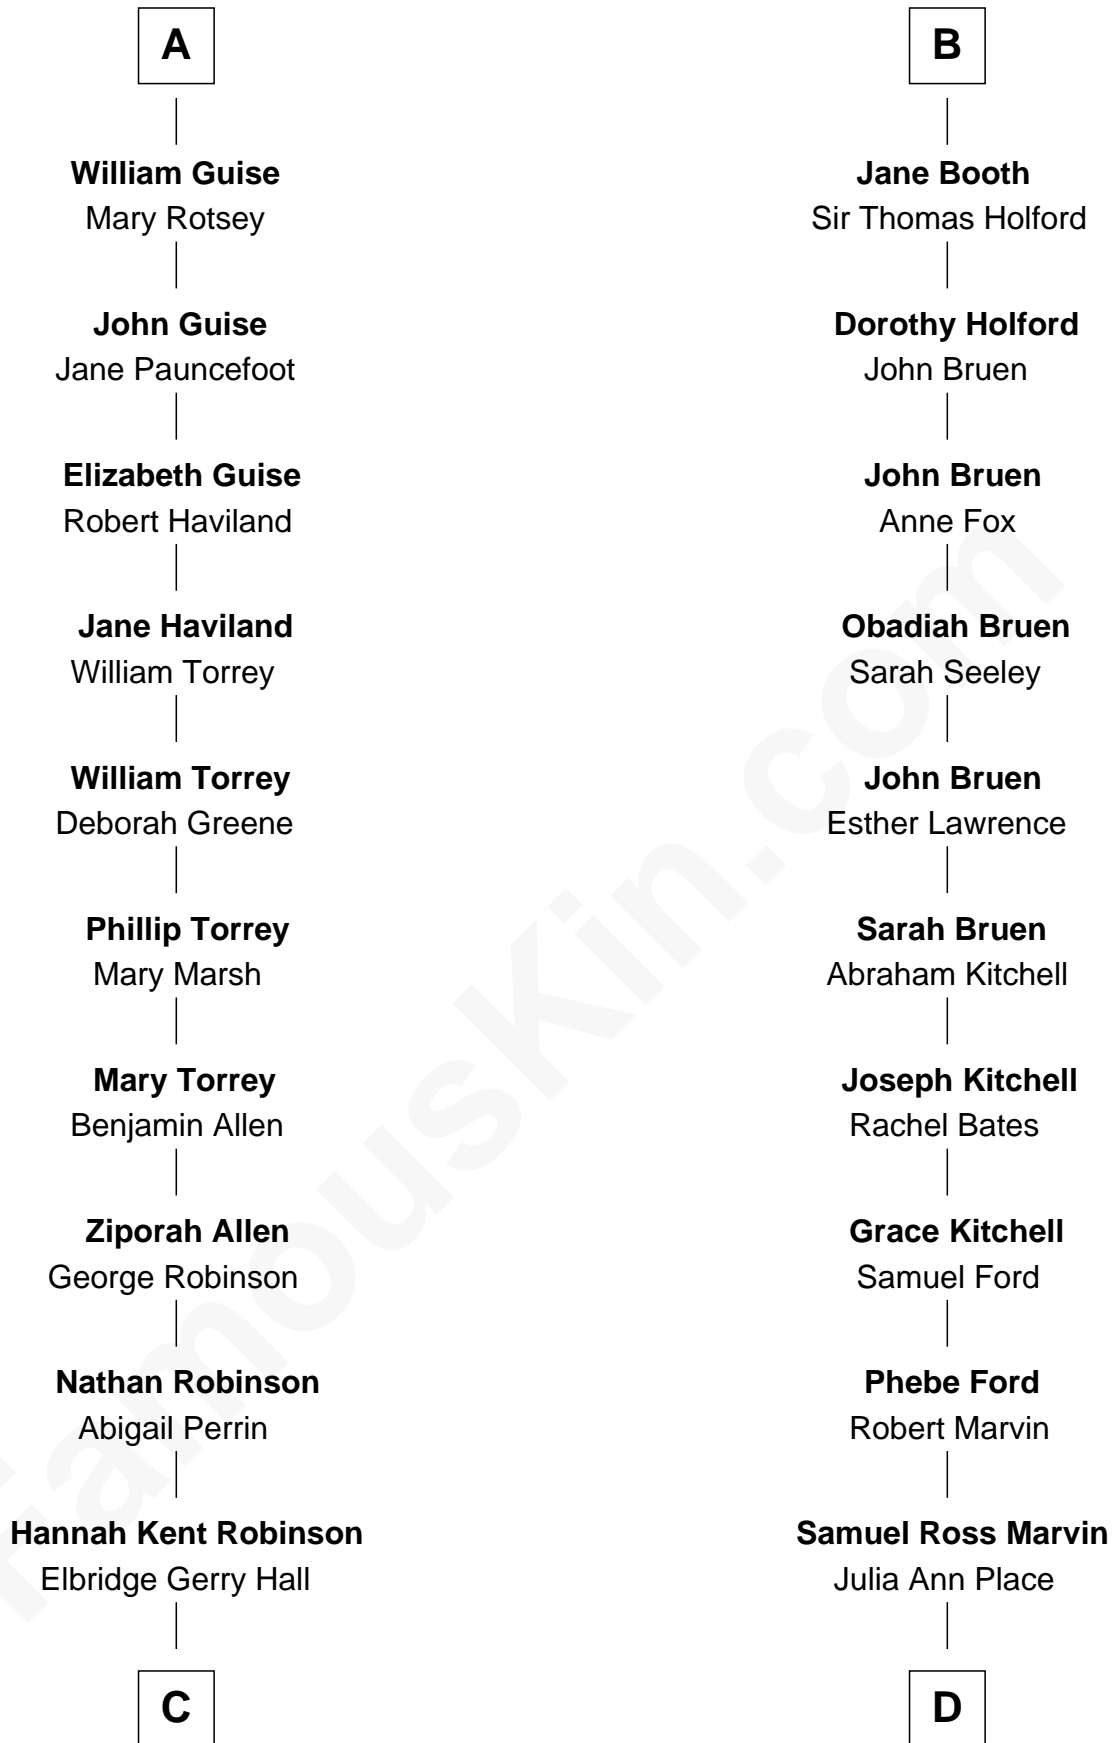

FamousKin.com Relationship Chart of

Raquel Welch

Movie Actress

20th cousin of

Barbara (Pierce) Bush

First Lady of President George H.W. Bush

Katherine de Hastang

Ralph de Stafford

C

Justin Smith Hall
Sarah Mehitable Stanford

Emery Stanford Hall
Clara Louise Adams

Josephine Sarah Hall
Armando Carlos Tejada

Raquel Welch
aka Raquel Welch

D

Jerome Place Marvin
Martha Ann Stokes

Mabel Marvin
Scott Pierce

Marvin Pierce
Pauline Robinson

Barbara (Pierce) Bush
First Lady of George H.W. Bush