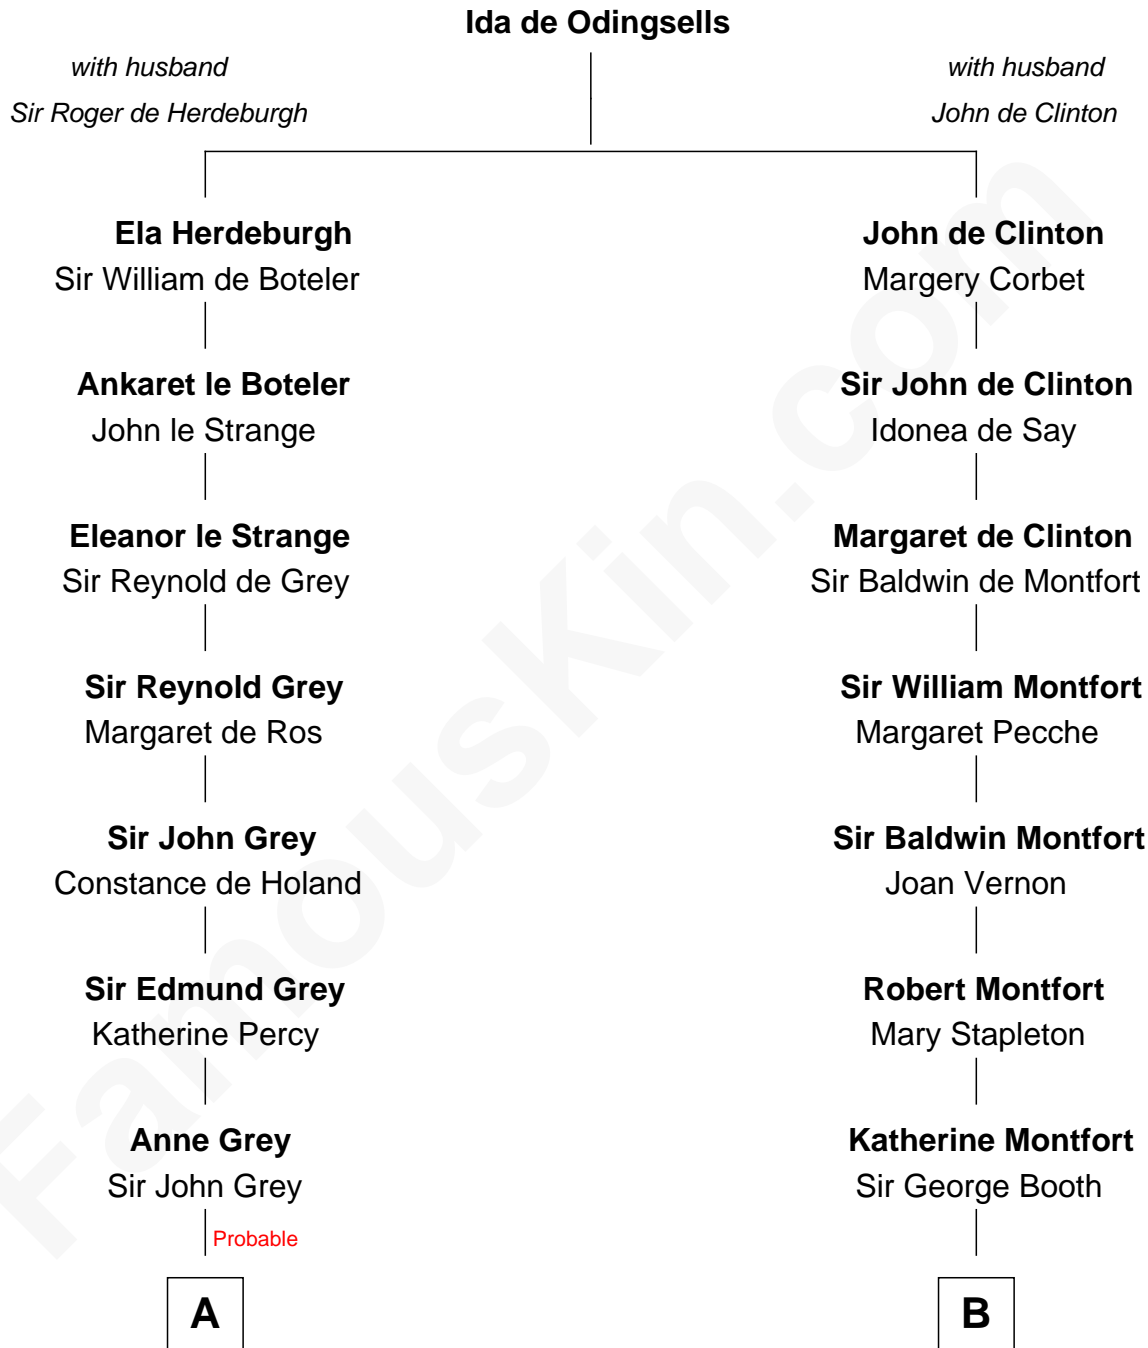

FamousKin.com Relationship Chart of

Raquel Welch

Movie Actress

21st cousin of

Barbara (Pierce) Bush

First Lady of President George H.W. Bush

C

Hannah Kent Robinson

Elbridge Gerry Hall

Justin Smith Hall

Sarah Mehitable Stanford

Emery Stanford Hall

Clara Louise Adams

Josephine Sarah Hall

Armando Carlos Tejada

Raquel Welch

aka Raquel Welch

D

Samuel Ross Marvin

Julia Ann Place

Jerome Place Marvin

Martha Ann Stokes

Mabel Marvin

Scott Pierce