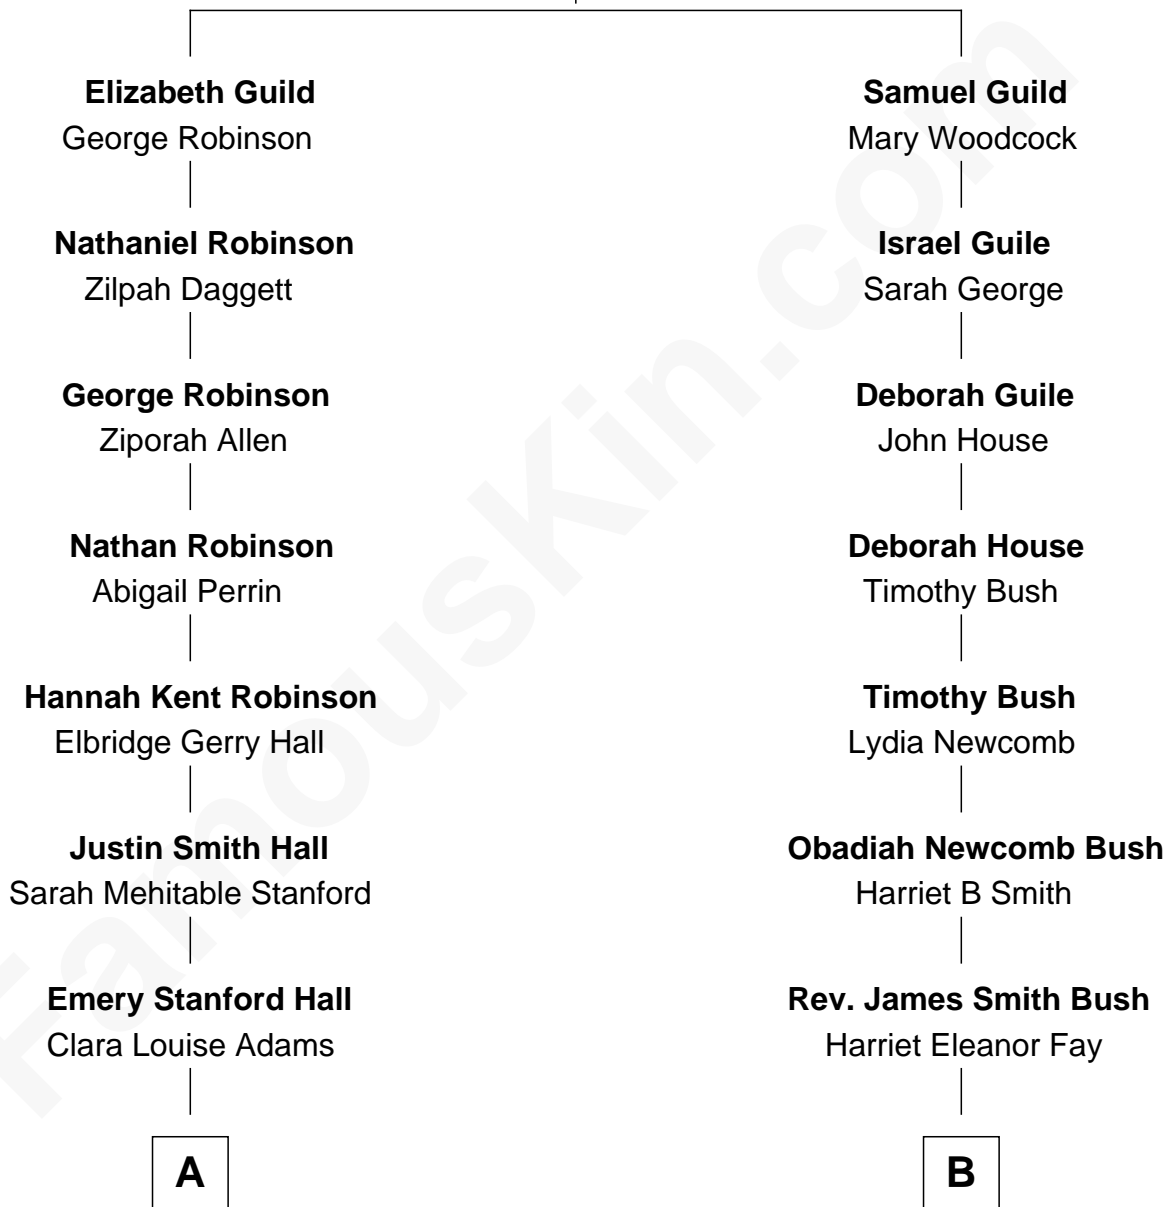

# FamousKin.com Relationship Chart of

**Raquel Welch**  
*Movie Actress*

8th cousin 2 times removed of

**George W. Bush**  
*43rd U.S. President*

**John Guild**  
Elizabeth Crooke

**A**

**Josephine Sarah Hall**  
Armando Carlos Tejada

**Raquel Welch**  
*aka Raquel Welch*

**B**

**Samuel Prescott Bush**  
Flora Sheldon

**Prescott Sheldon Bush**  
Dorothy Wear Walker

**George Herbert Walker Bush**  
Barbara Pierce

**George W. Bush**  
*43rd U.S. President*