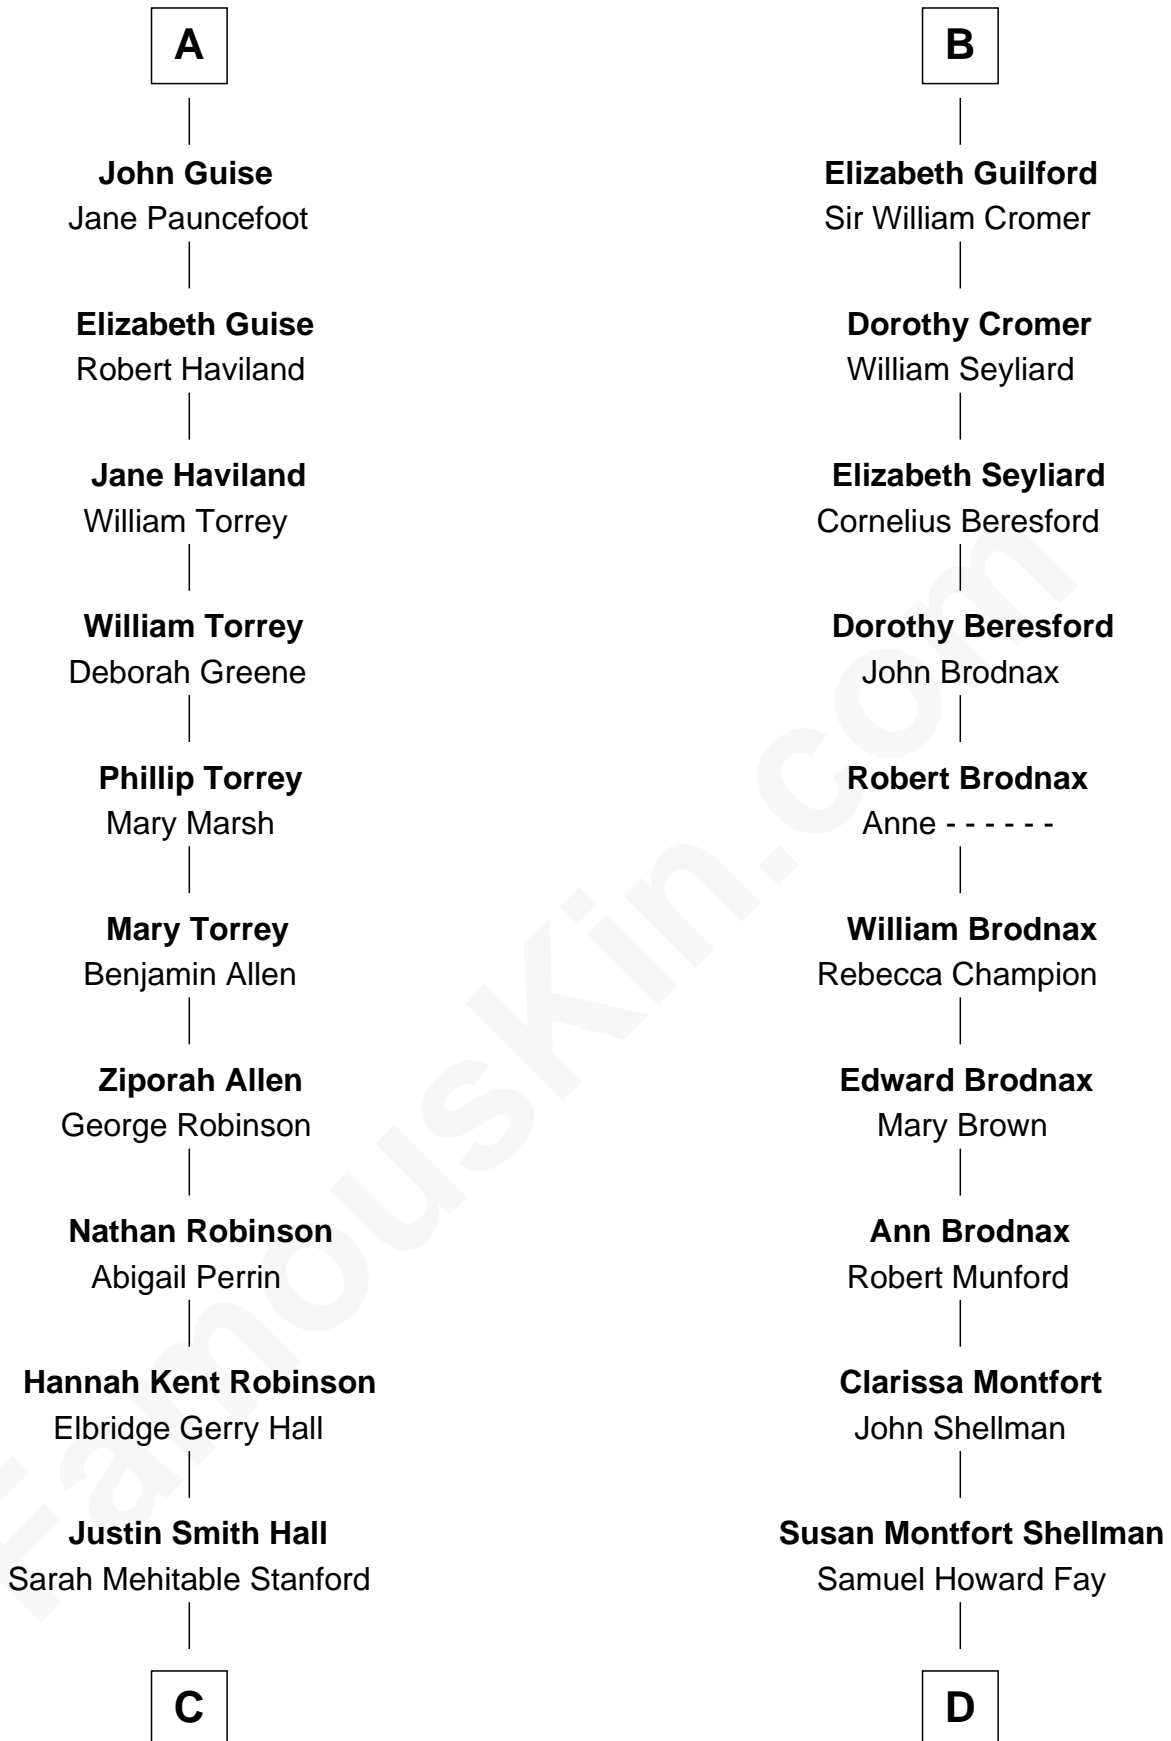

**FamousKin.com**  
**Relationship Chart of**  
**Raquel Welch**  
*Movie Actress*

19th cousin 2 times removed of  
**George W. Bush**  
*43rd U.S. President*

**Sir Robert de Holland**  
 Maude la Zouche

**C**

**Emery Stanford Hall**  
Clara Louise Adams

**Josephine Sarah Hall**  
Armando Carlos Tejada

**Raquel Welch**  
*aka Raquel Welch*

**D**

**Harriet Eleanor Fay**  
Rev. James Smith Bush

**Samuel Prescott Bush**  
Flora Sheldon

**Prescott Sheldon Bush**  
Dorothy Wear Walker

**George Herbert Walker Bush**  
Barbara Pierce

**George W. Bush**  
*43rd U.S. President*