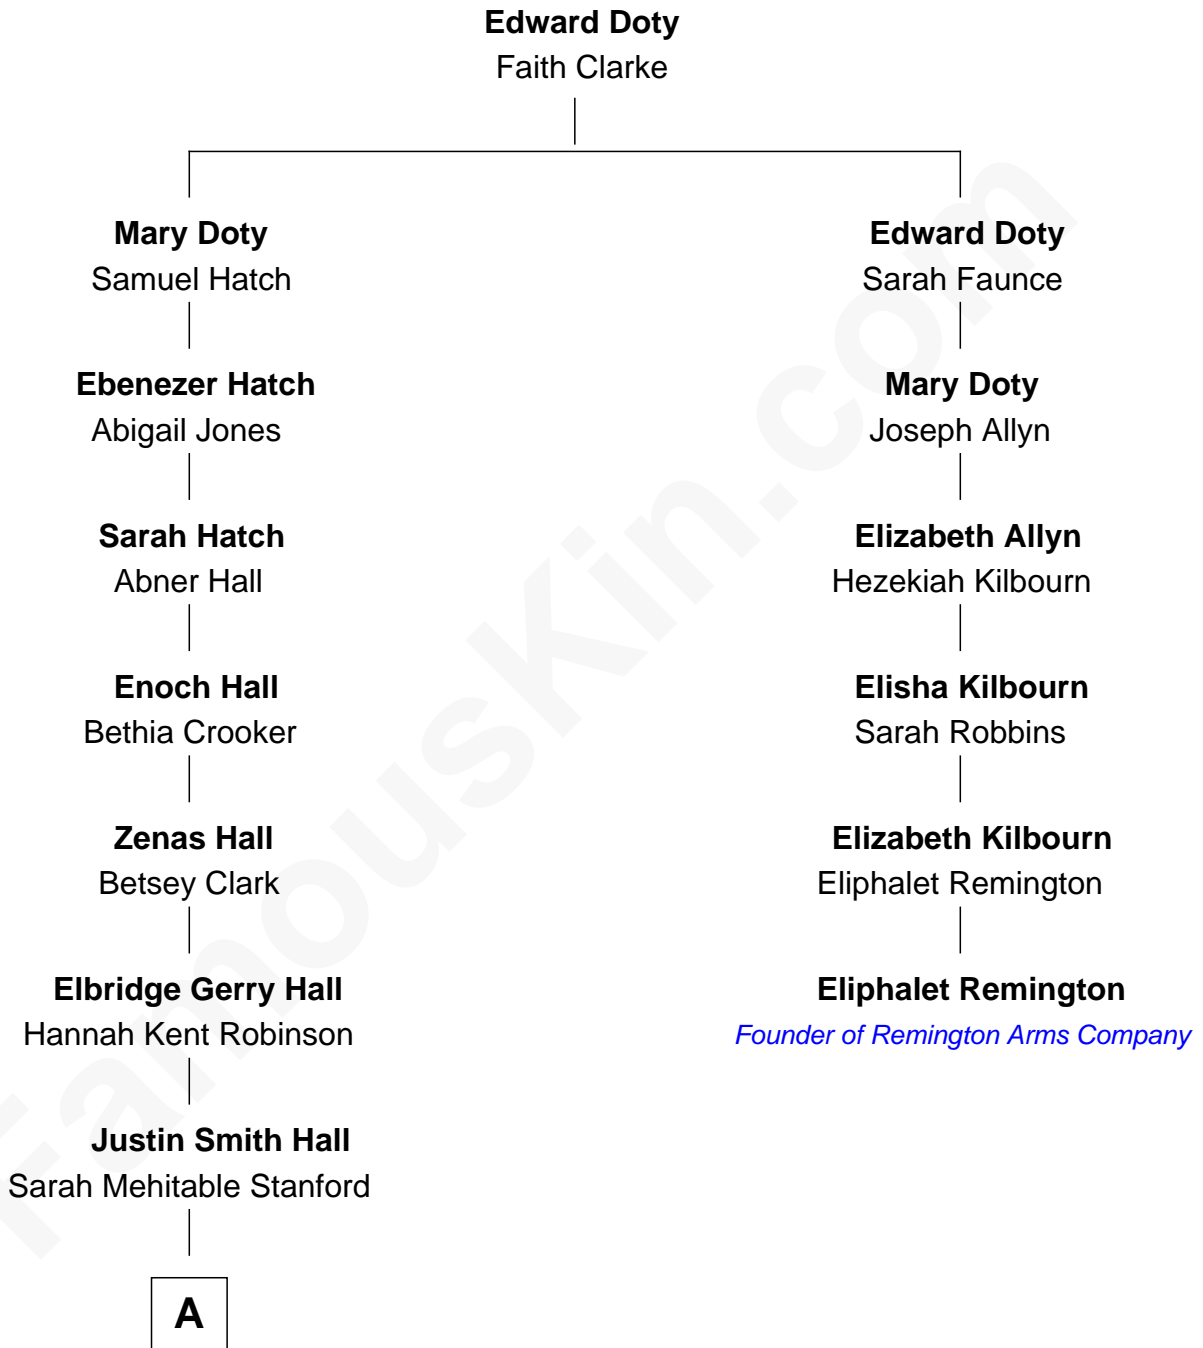

# FamousKin.com Relationship Chart of

**Raquel Welch**  
*Movie Actress*

5th cousin 4 times removed of

**Eliphalet Remington**  
*Founder of Remington Arms Company*

**A**

—  
**Emery Stanford Hall**  
Clara Louise Adams

—  
**Josephine Sarah Hall**  
Armando Carlos Tejada

—  
**Raquel Welch**  
*aka Raquel Welch*

FamousKin.com