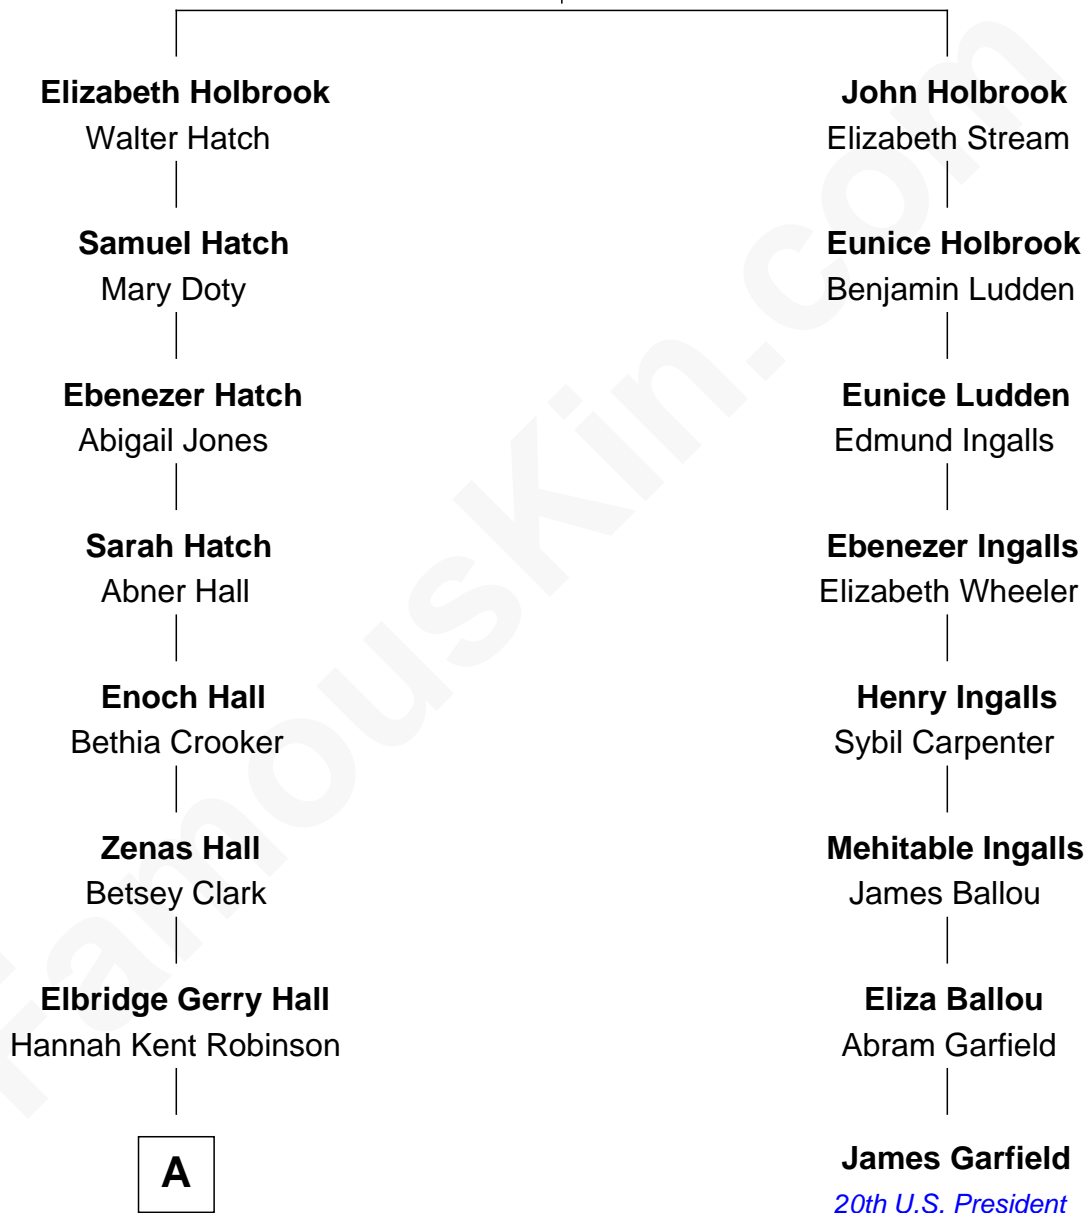

FamousKin.com Relationship Chart of

Raquel Welch

Movie Actress

7th cousin 3 times removed of

James Garfield

20th U.S. President

Thomas Holbrook

Jane Powys

A

Justin Smith Hall
Sarah Mehitable Stanford

Emery Stanford Hall
Clara Louise Adams

Josephine Sarah Hall
Armando Carlos Tejada

Raquel Welch
aka Raquel Welch

FamousKin.com