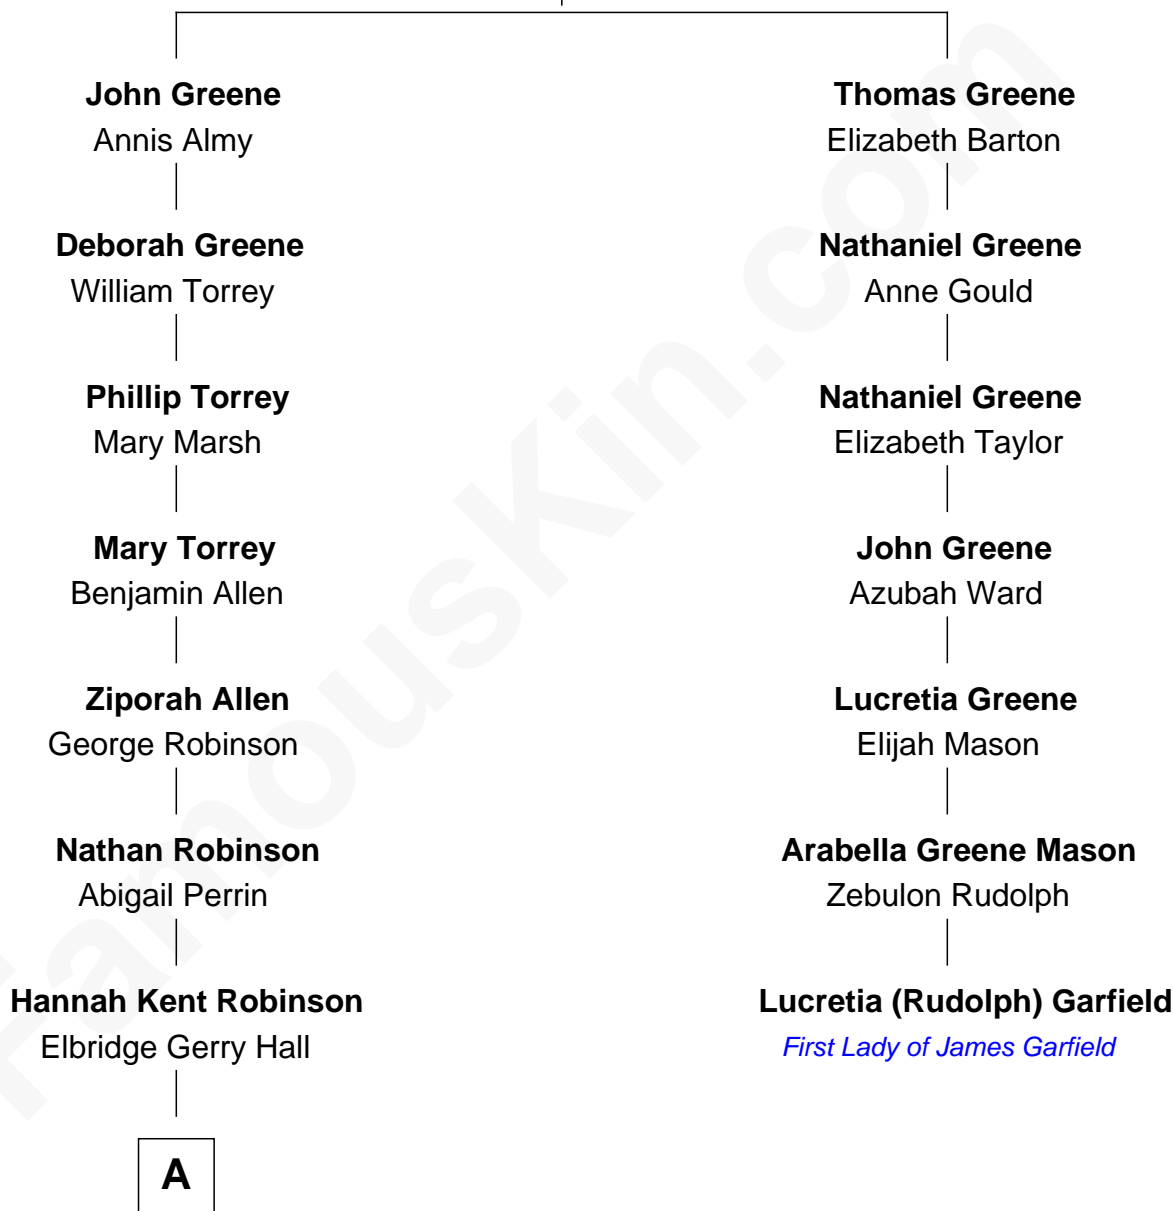

# FamousKin.com Relationship Chart of

**Raquel Welch**

*Movie Actress*

6th cousin 4 times removed of

**Lucretia (Rudolph) Garfield**

*First Lady of President James Garfield*

**John Greene**  
Joane Tatarsole

**A**

Justin Smith Hall  
Sarah Mehitable Stanford

Emery Stanford Hall  
Clara Louise Adams

Josephine Sarah Hall  
Armando Carlos Tejada

Raquel Welch  
*aka Raquel Welch*

FamousKin.com