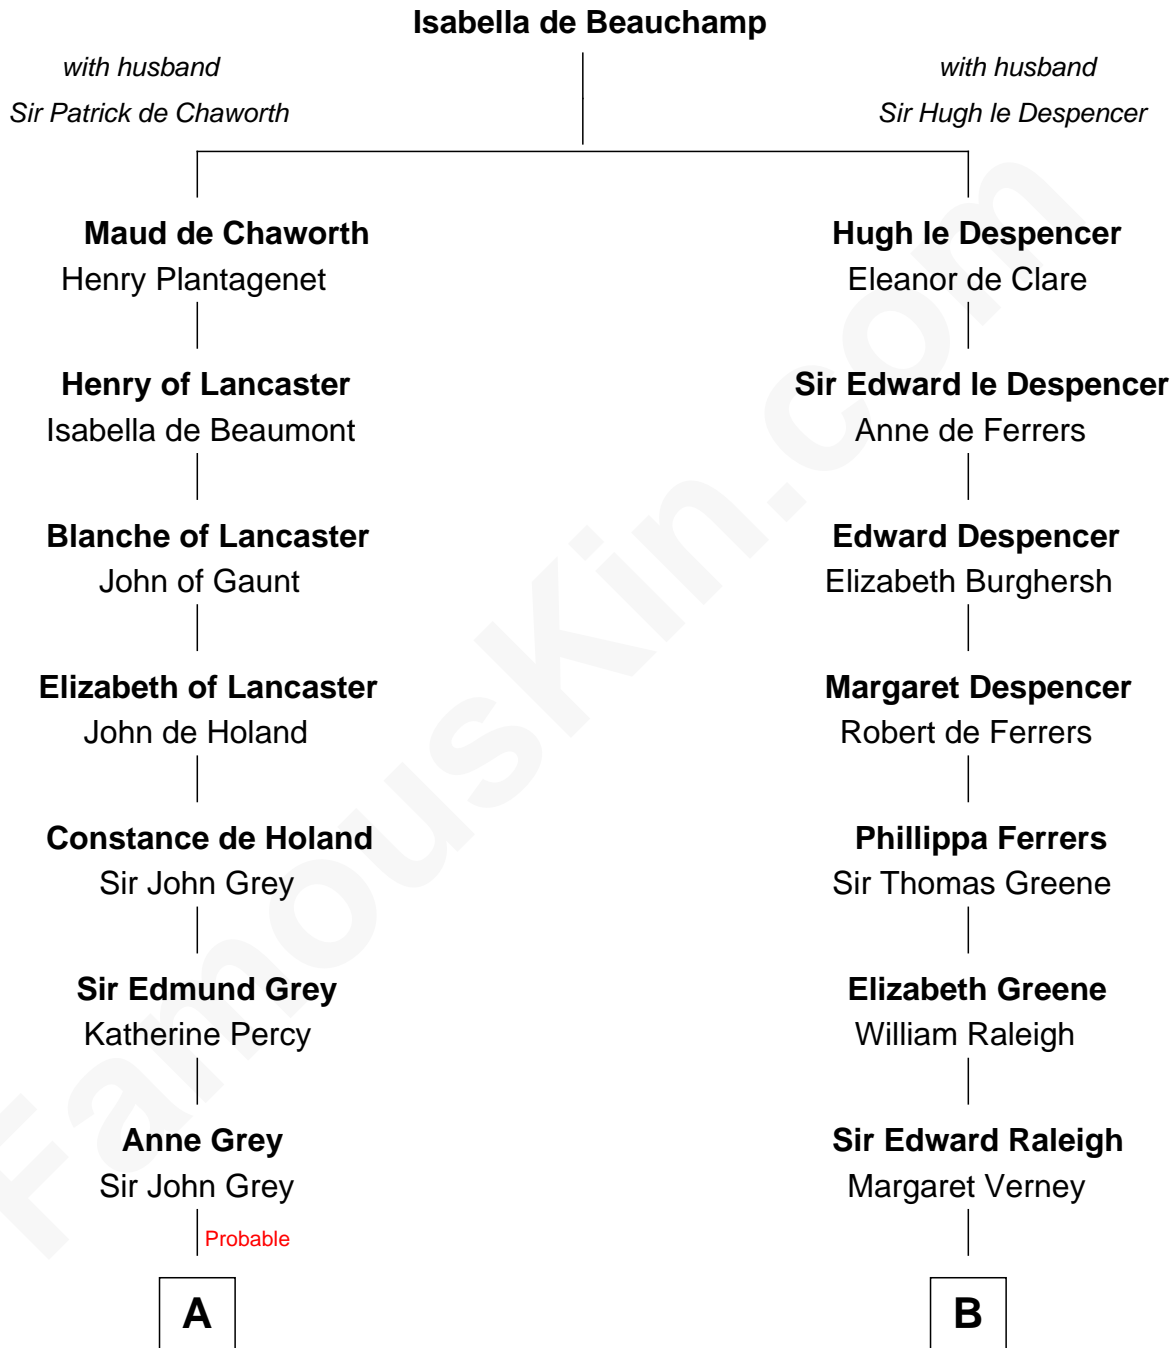

**FamousKin.com**  
**Relationship Chart of**  
**Raquel Welch**  
*Movie Actress*

**18th cousin 3 times removed of**  
**Lucretia (Rudolph) Garfield**  
*First Lady of President James Garfield*

**C**

**Hannah Kent Robinson**

Elbridge Gerry Hall

**Justin Smith Hall**

Sarah Mehitable Stanford

**Emery Stanford Hall**

Clara Louise Adams

**Josephine Sarah Hall**

Armando Carlos Tejada

**Raquel Welch**

*aka Raquel Welch*

**D**

**Arabella Greene Mason**

Zebulon Rudolph

**Lucretia (Rudolph) Garfield**

*First Lady of James Garfield*

FamousKin.com