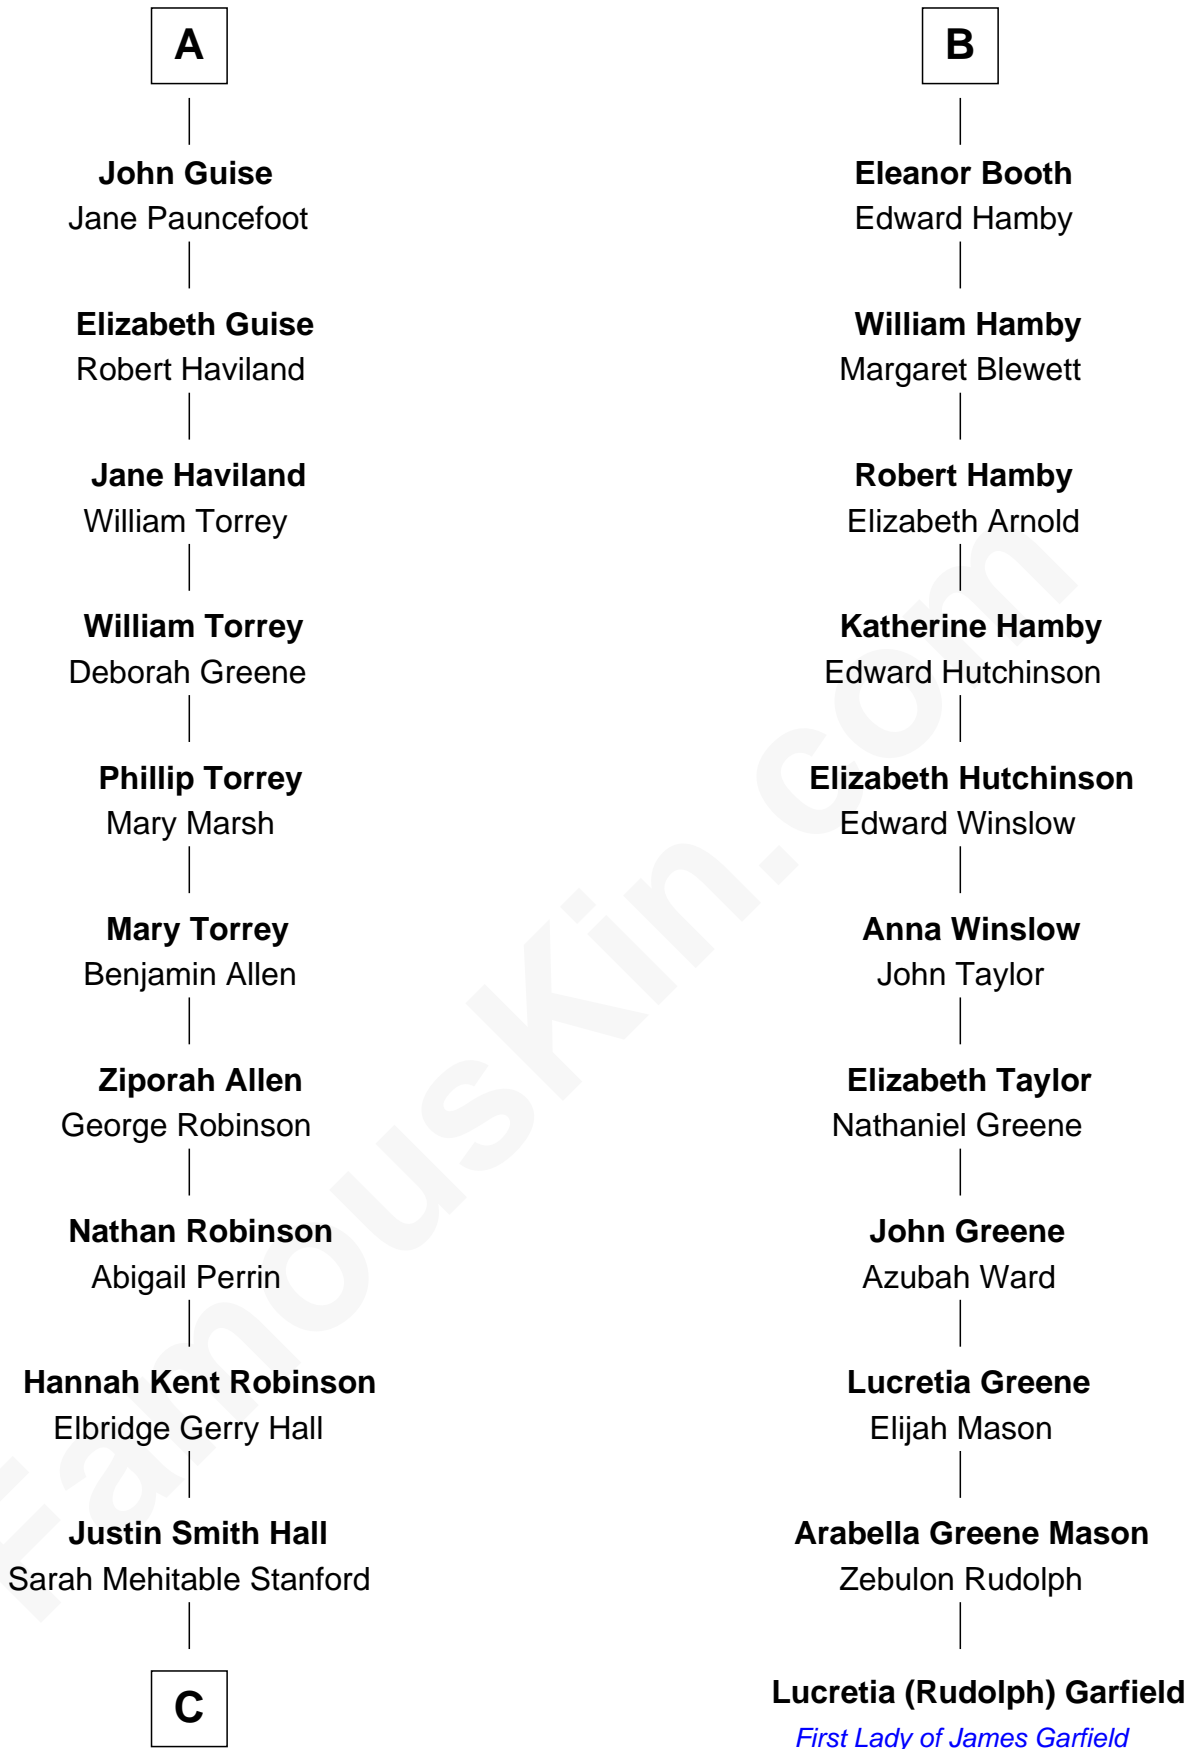

FamousKin.com Relationship Chart of

Raquel Welch

Movie Actress

17th cousin 2 times removed of

Lucretia (Rudolph) Garfield

First Lady of President James Garfield

C

—
Emery Stanford Hall
Clara Louise Adams

—
Josephine Sarah Hall
Armando Carlos Tejada

—
Raquel Welch
aka Raquel Welch

FamousKin.com