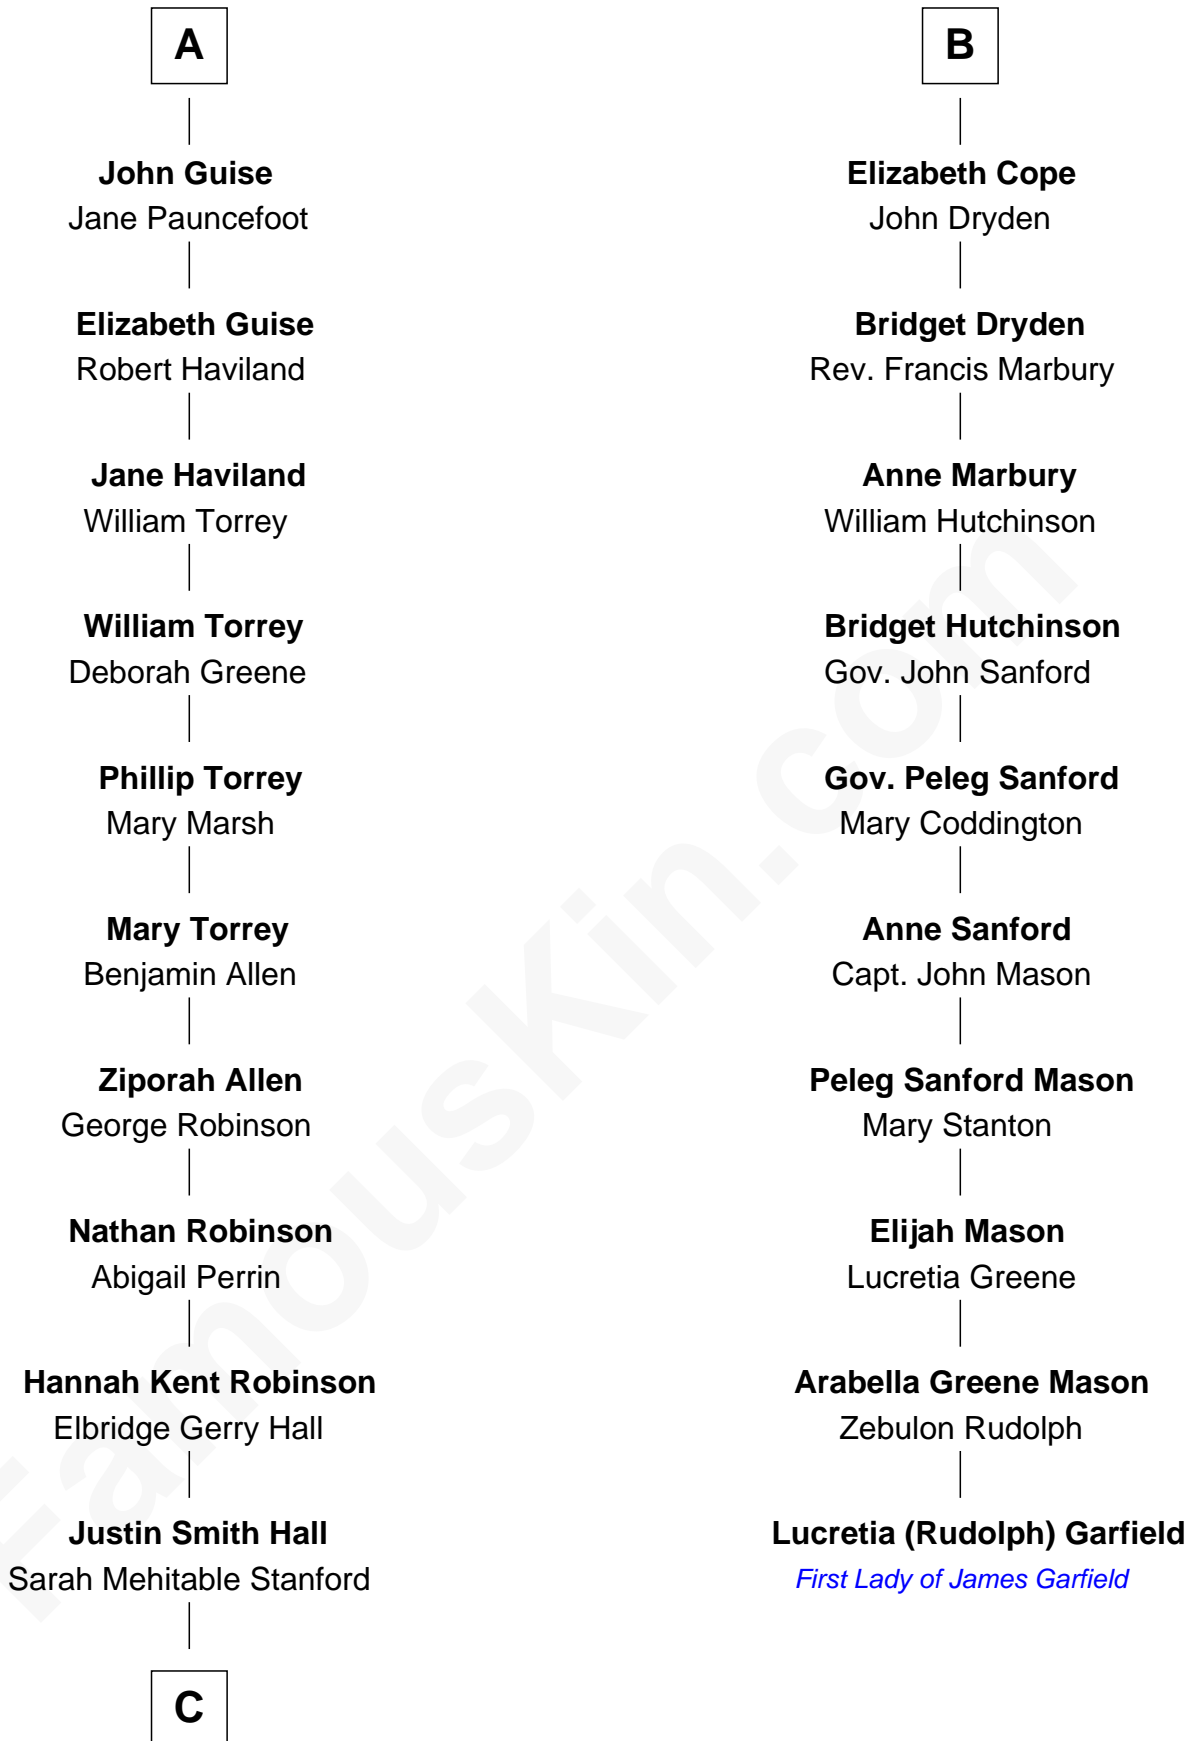

FamousKin.com Relationship Chart of

Raquel Welch

Movie Actress

16th cousin 3 times removed of

Lucretia (Rudolph) Garfield

First Lady of President James Garfield

C

—
Emery Stanford Hall

Clara Louise Adams

—
Josephine Sarah Hall

Armando Carlos Tejada

—
Raquel Welch

aka Raquel Welch

FamousKin.com