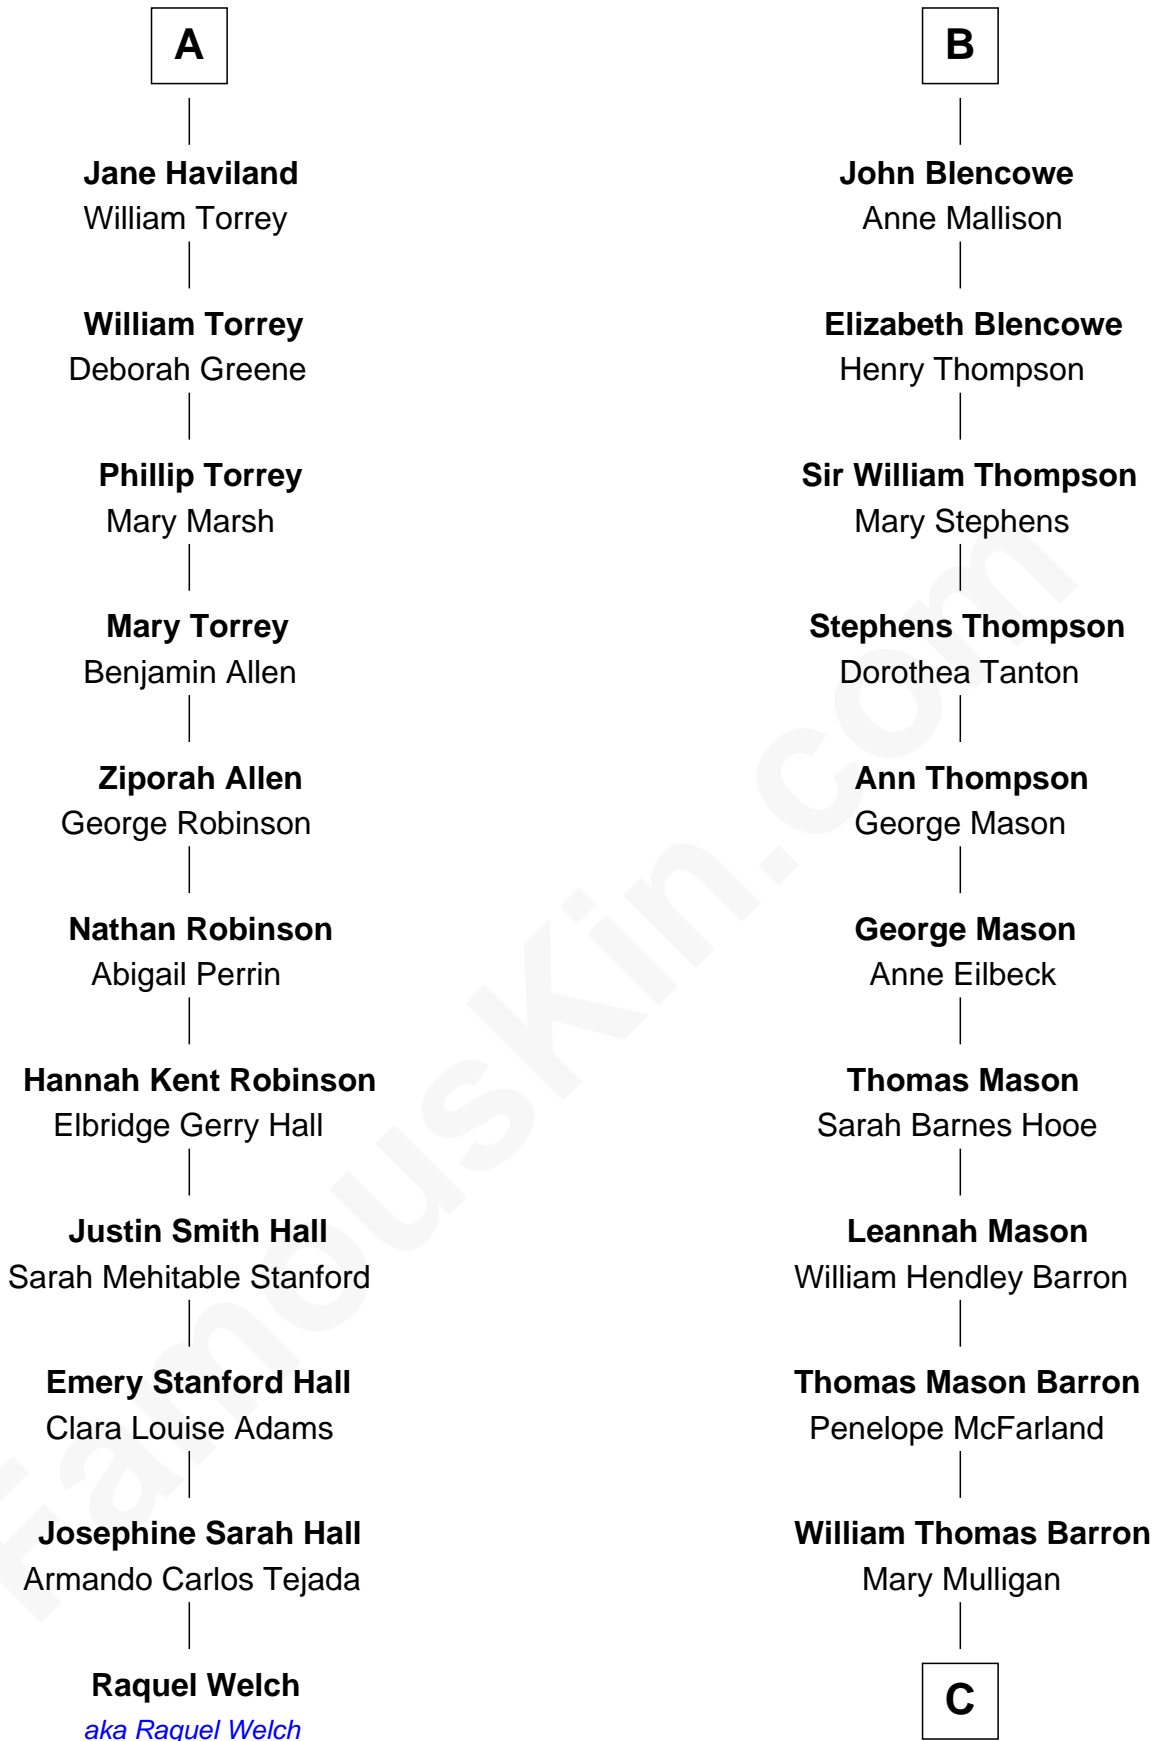

FamousKin.com Relationship Chart of

Raquel Welch

Movie Actress

17th cousin 3 times removed of

Paris Hilton

Socialite and TV Personality

Sir Henry Percy
Elizabeth Mortimer

Sir Henry Percy
Eleanor Neville

Katherine Percy
Sir Edmund Grey

Anne Grey
Sir John Grey

Tacy Grey
John Guise

William Guise
Mary Rotsey

John Guise
Jane Pauncefoot

Elizabeth Guise
Robert Haviland

A

Elizabeth Percy
Sir John Clifford

Thomas Clifford
Joan Dacre

Matilda Clifford
Sir Edmund Sutton

Thomas Dudley
Grace Threlkeld

Winifred Dudley
Anthony Blencowe

Richard Blencowe
Apollonia Tolson

Sir Henry Blencowe
Grace Sandford

B

C