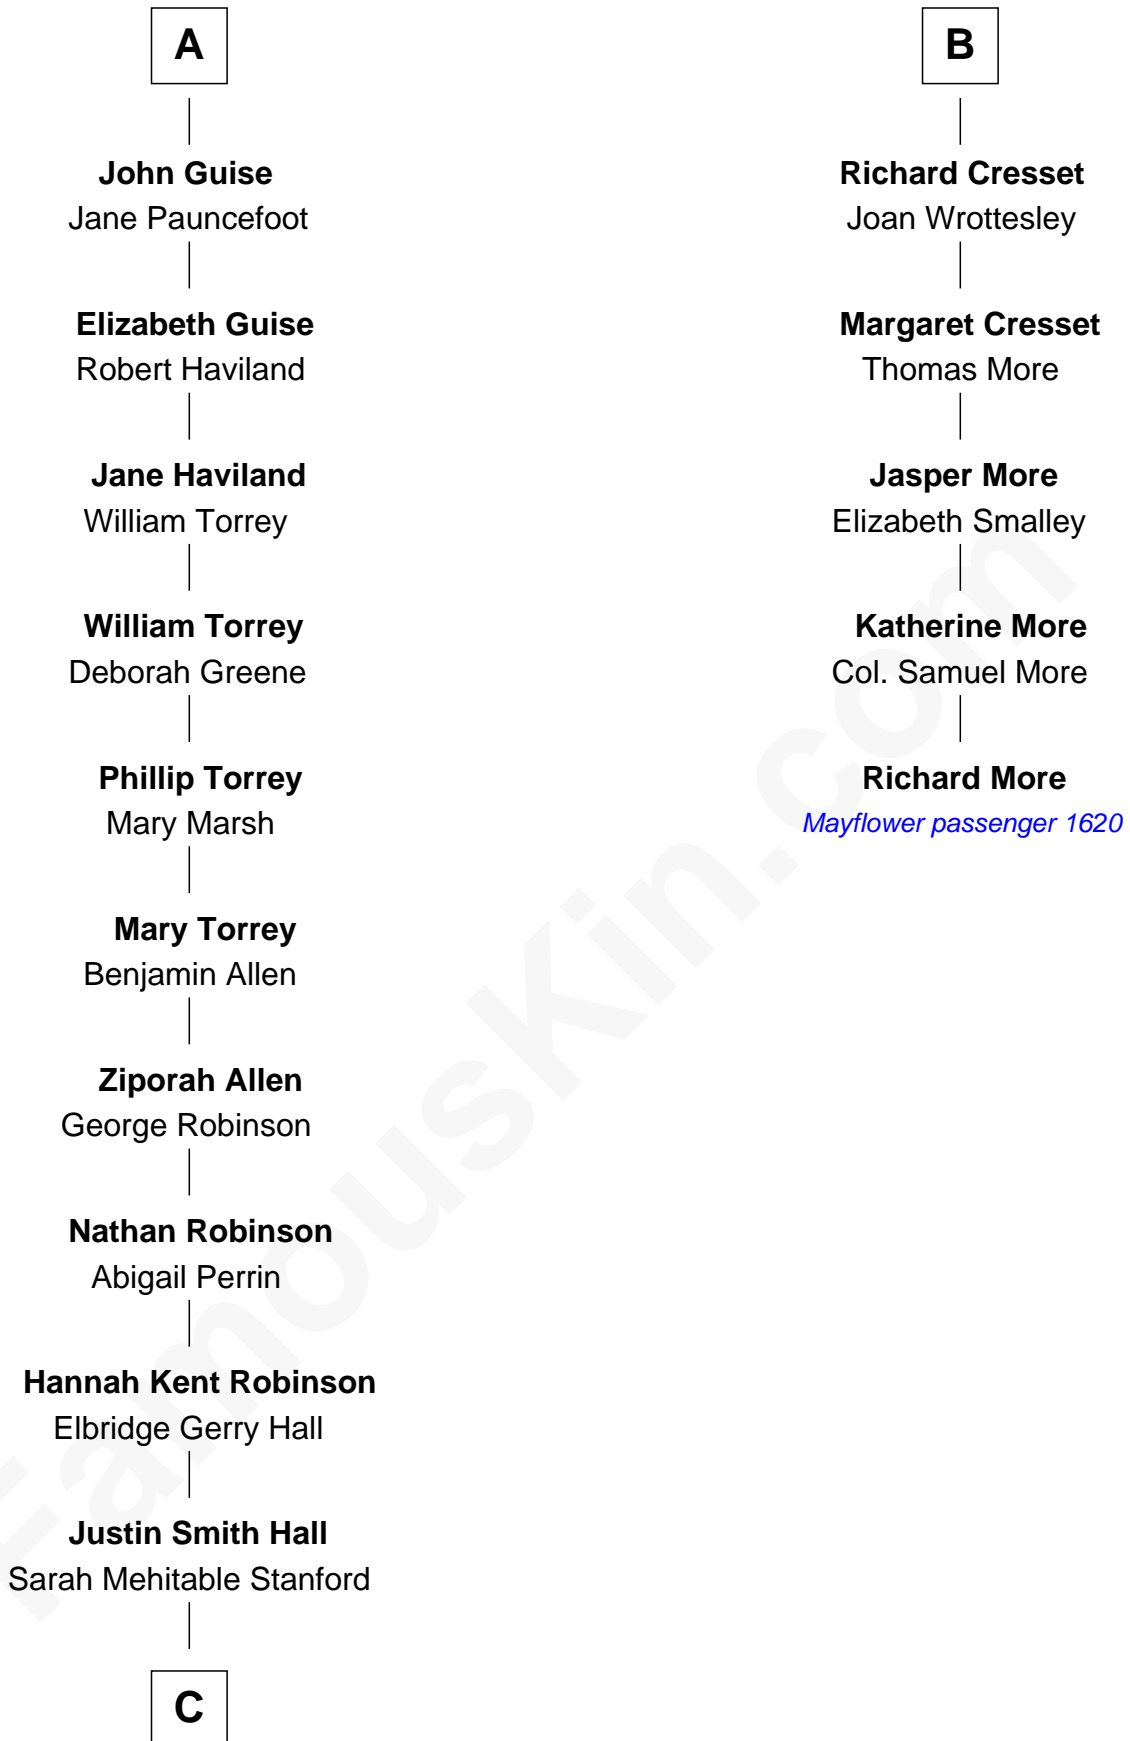

FamousKin.com Relationship Chart of

Raquel Welch

Movie Actress

11th cousin 8 times removed of

Richard More

(c1614 - c1696) Mayflower passenger 1620

MAYFLOWER

C

—
Emery Stanford Hall
Clara Louise Adams

—
Josephine Sarah Hall
Armando Carlos Tejada

—
Raquel Welch
aka Raquel Welch

FamousKin.com