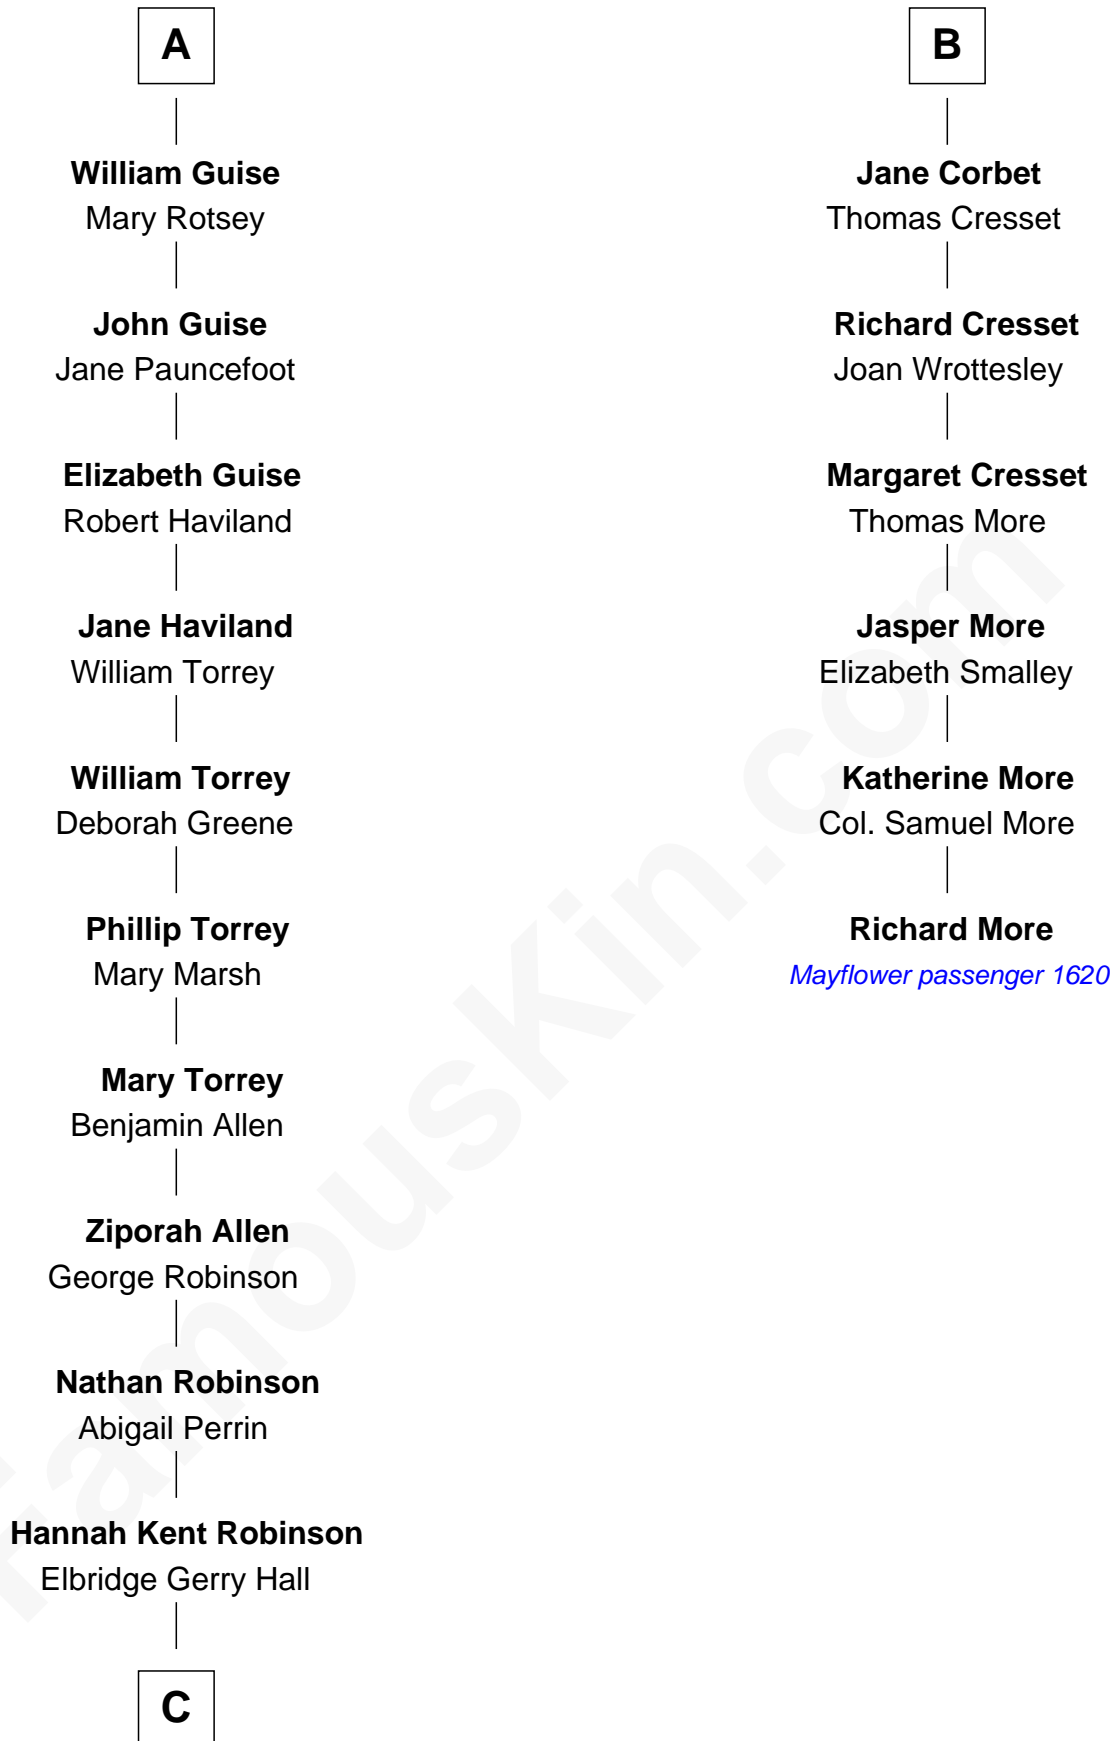

FamousKin.com Relationship Chart of

Raquel Welch

Movie Actress

12th cousin 8 times removed of

Richard More

(c1614 - c1696) Mayflower passenger 1620

MAYFLOWER

C

Justin Smith Hall
Sarah Mehitable Stanford

Emery Stanford Hall
Clara Louise Adams

Josephine Sarah Hall
Armando Carlos Tejada

Raquel Welch
aka Raquel Welch

FamousKin.com