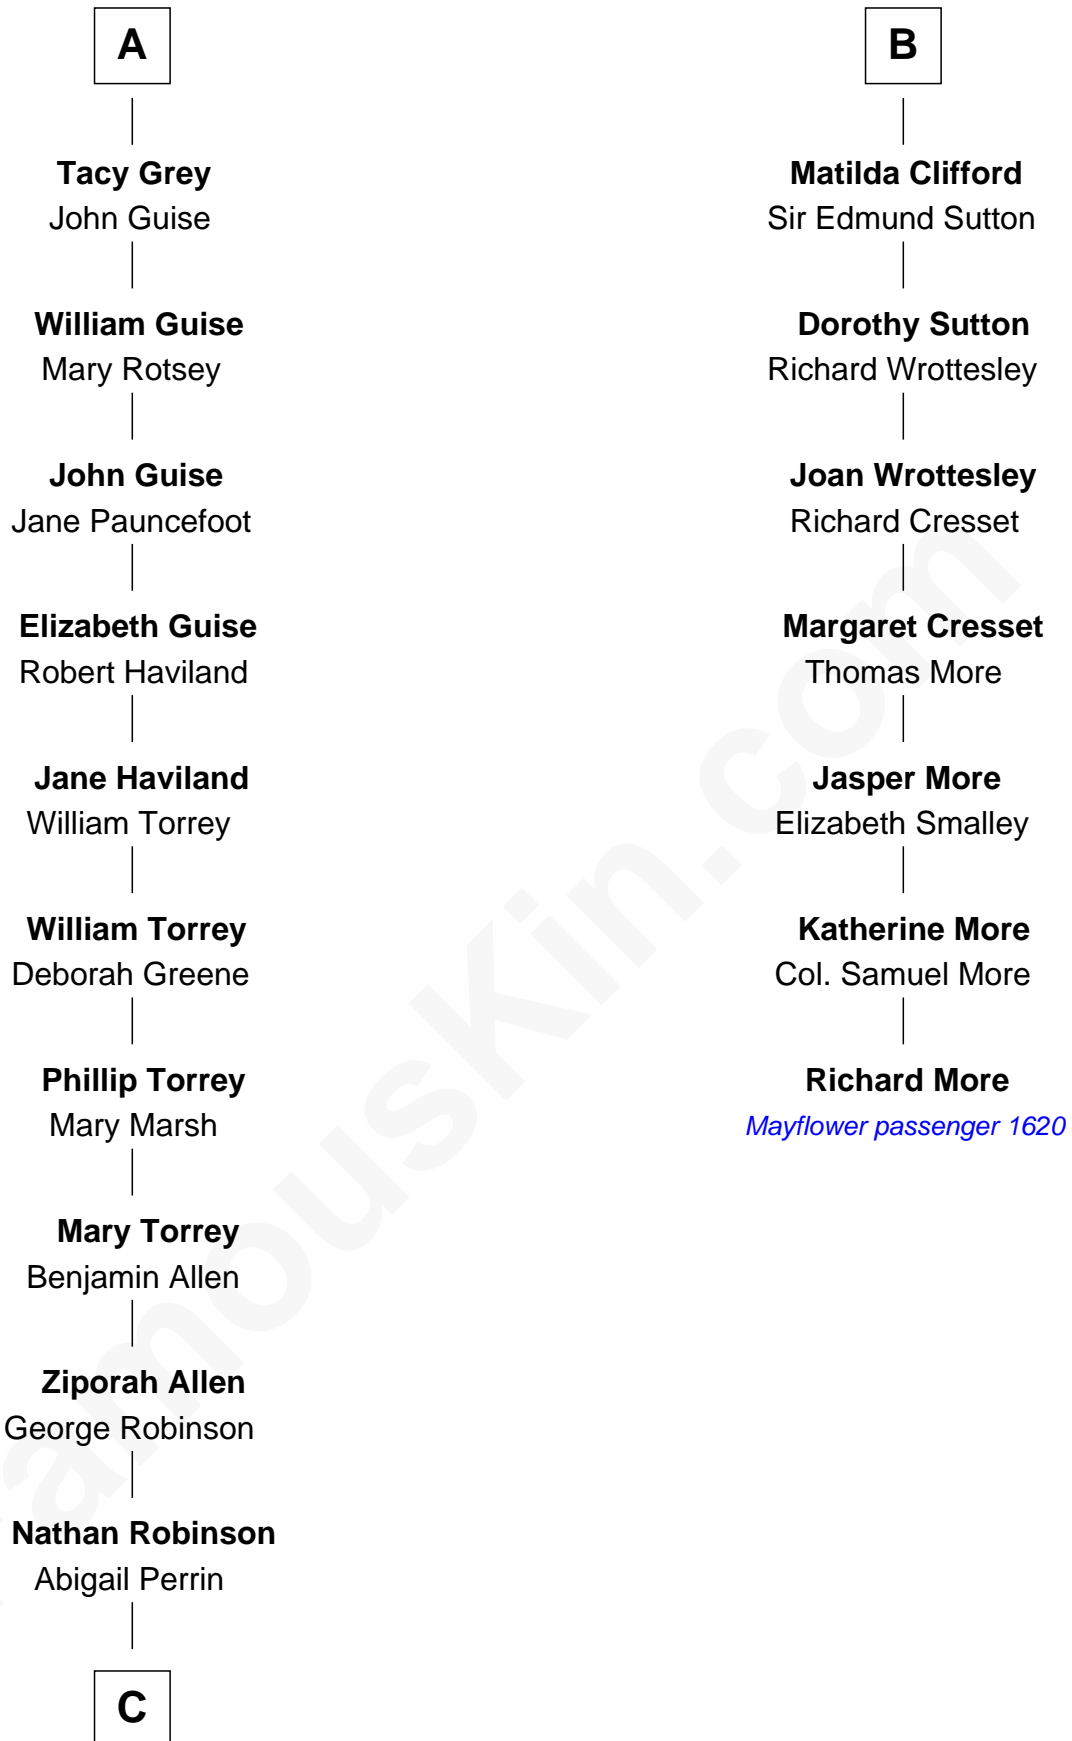

FamousKin.com Relationship Chart of

Raquel Welch

Movie Actress

13th cousin 8 times removed of

Richard More

(c1614 - c1696) Mayflower passenger 1620

MAYFLOWER

C

Hannah Kent Robinson

Elbridge Gerry Hall

Justin Smith Hall

Sarah Mehitable Stanford

Emery Stanford Hall

Clara Louise Adams

Josephine Sarah Hall

Armando Carlos Tejada