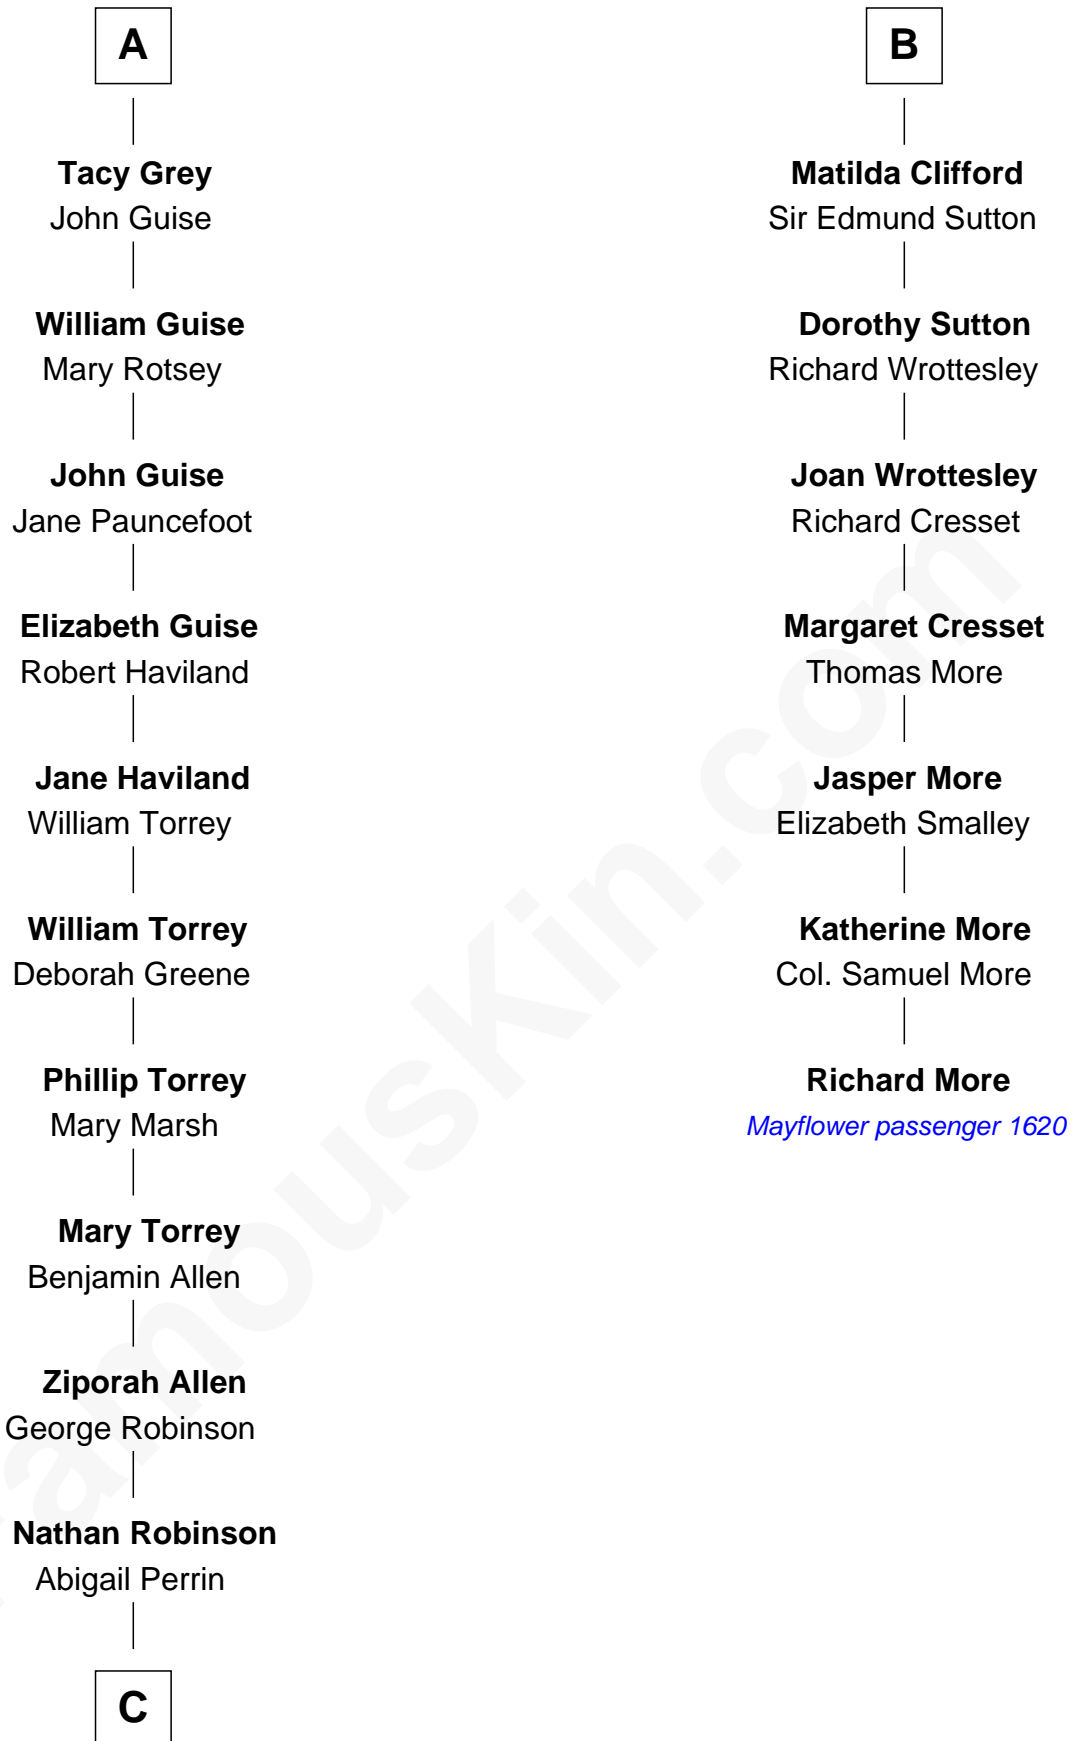

FamousKin.com Relationship Chart of

Raquel Welch

Movie Actress

13th cousin 8 times removed of

Richard More

(c1614 - c1696) Mayflower passenger 1620

MAYFLOWER

C

Hannah Kent Robinson

Elbridge Gerry Hall

Justin Smith Hall

Sarah Mehitable Stanford

Emery Stanford Hall

Clara Louise Adams

Josephine Sarah Hall

Armando Carlos Tejada

Raquel Welch

aka Raquel Welch