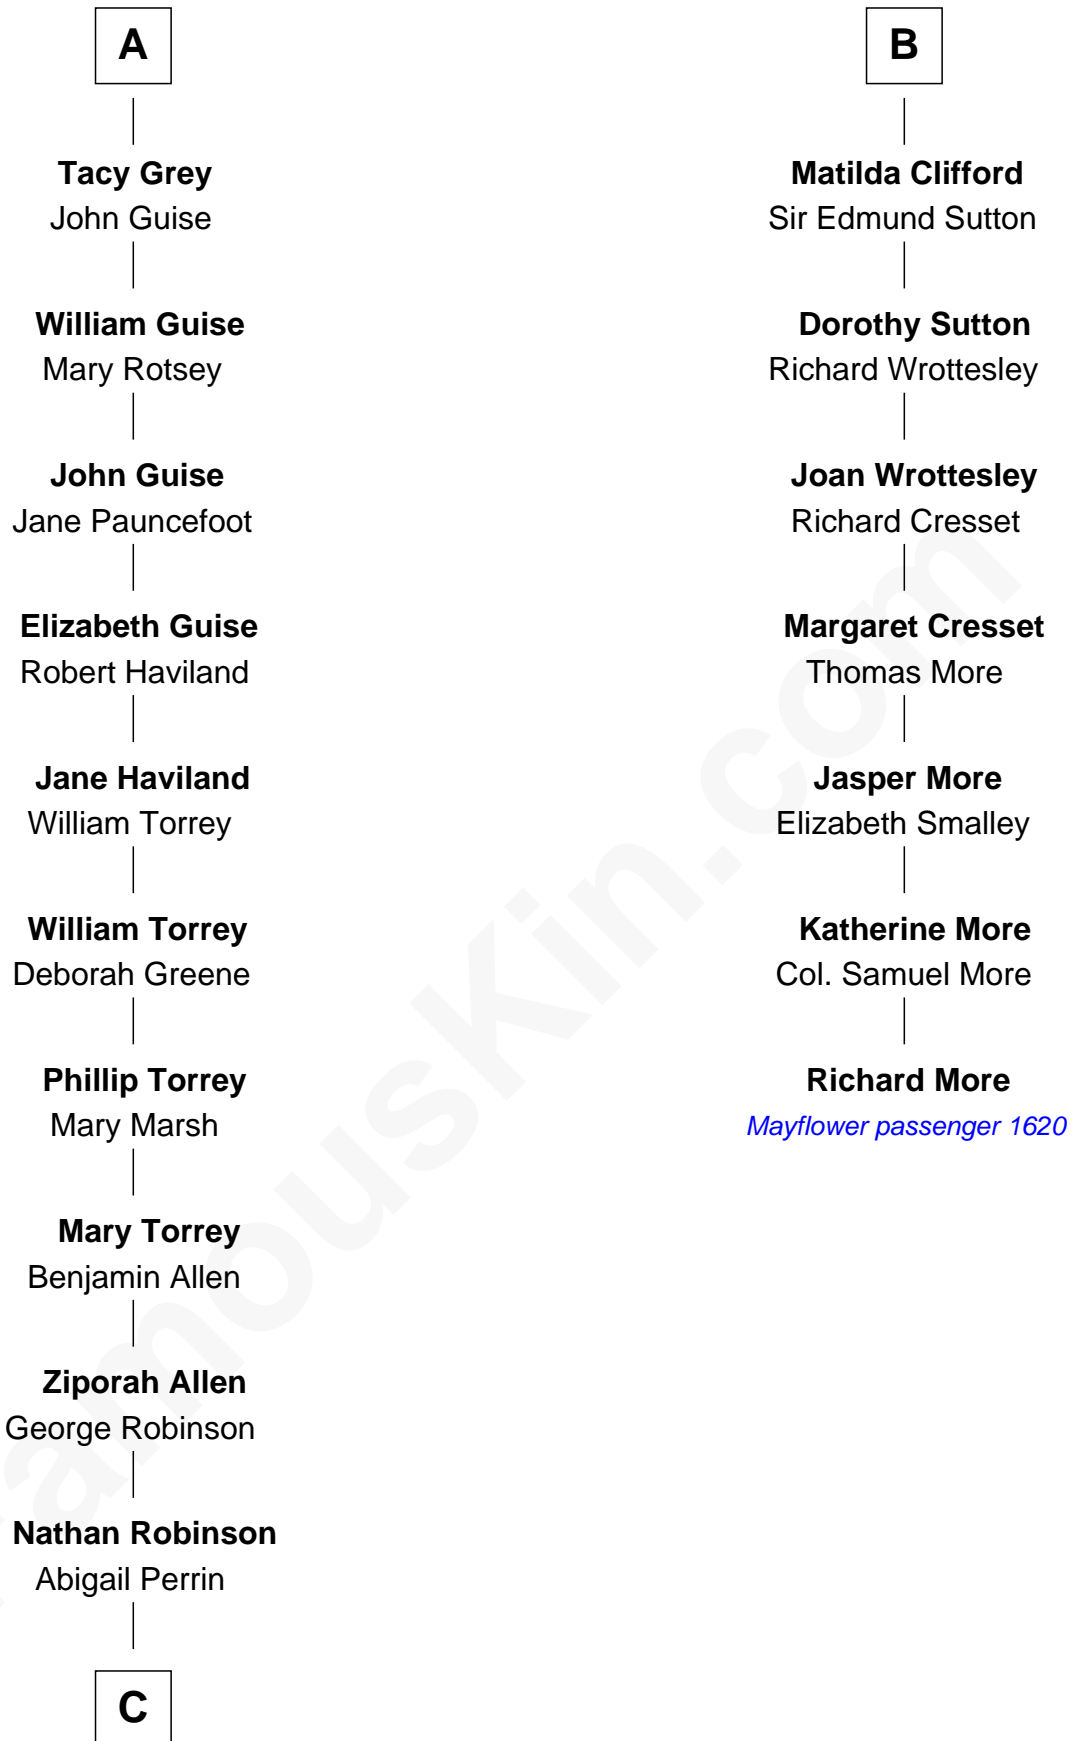

FamousKin.com Relationship Chart of

Raquel Welch

Movie Actress

13th cousin 8 times removed of

Richard More

(c1614 - c1696) Mayflower passenger 1620

MAYFLOWER

Gunselm de Badlesmere

Bartholomew de Badlesmere

Margaret de Clare

Elizabeth de Badlesmere

Sir Edmund Mortimer

Sir Roger de Mortimer

Philippa de Montagu

Edmund Mortimer

Philippa Plantagenet

Elizabeth Mortimer

Sir Henry Percy

Elizabeth Percy

Sir John Clifford

Thomas Clifford

Joan Dacre

B

C