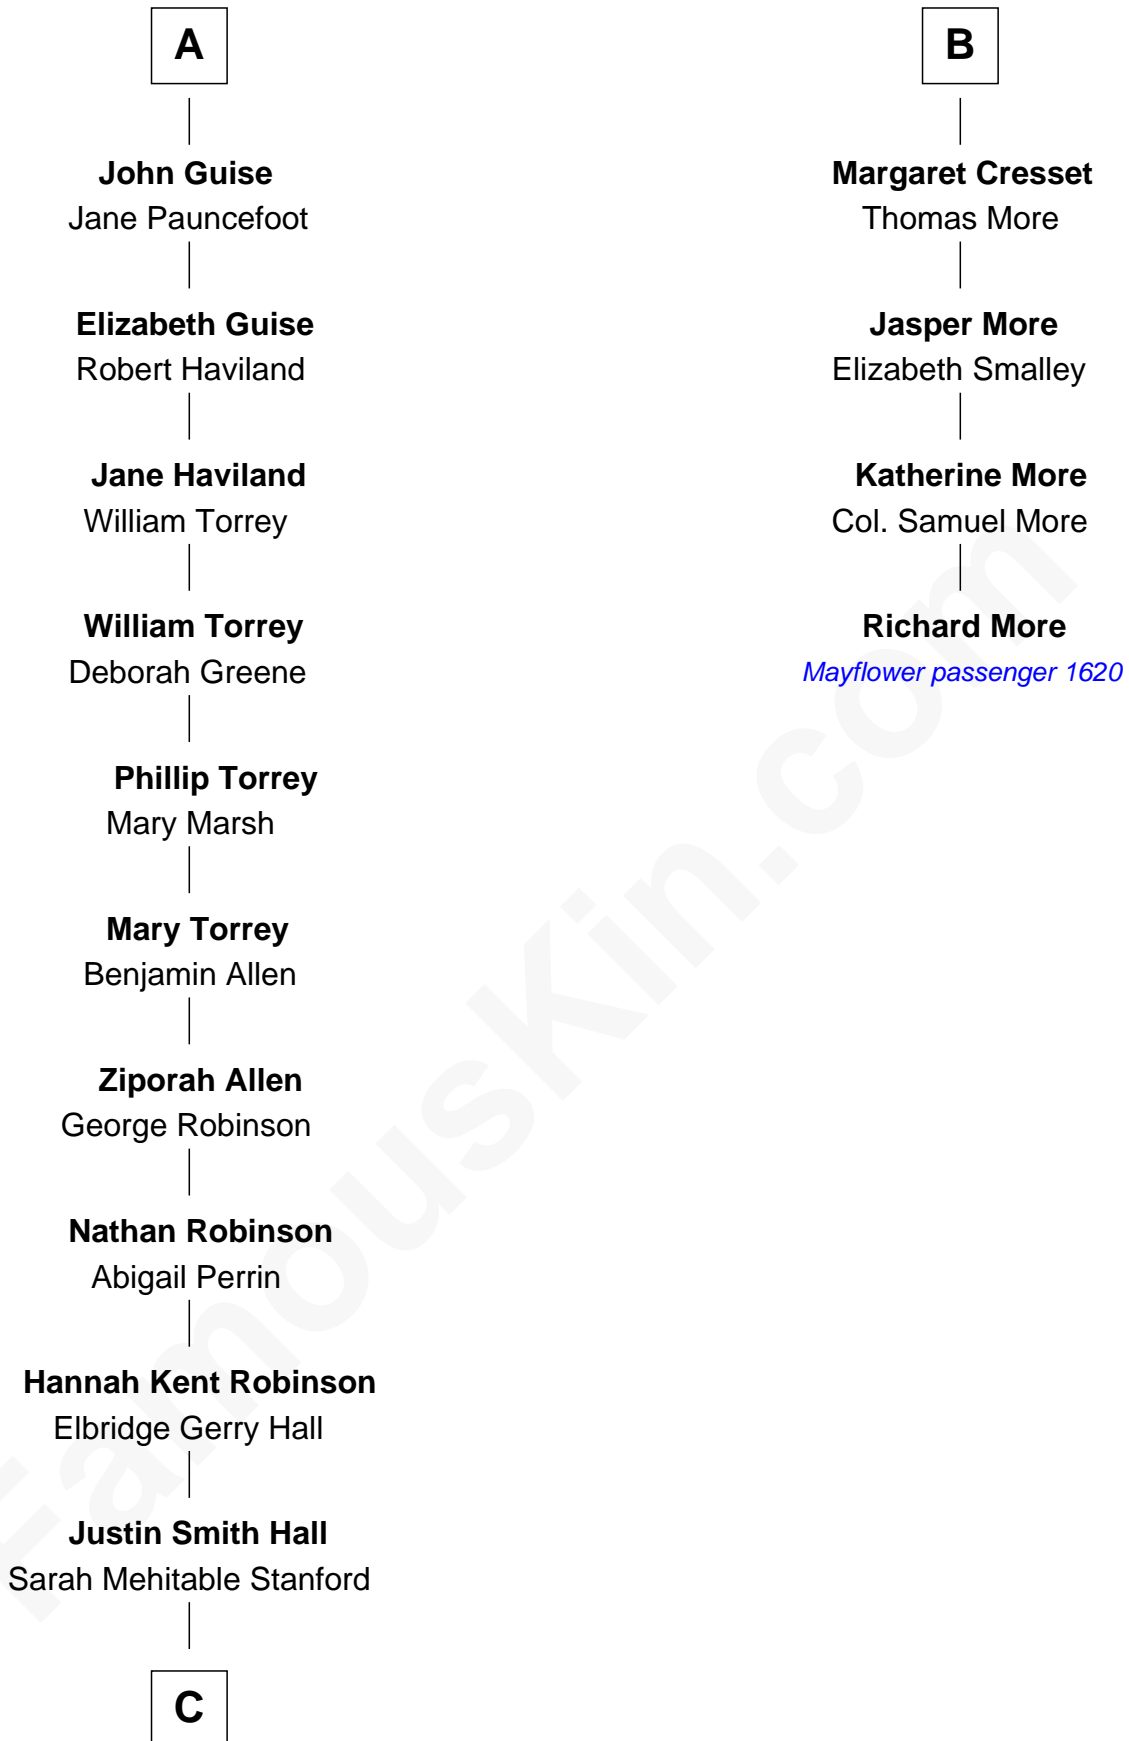

# FamousKin.com Relationship Chart of

**Raquel Welch**

*Movie Actress*

10th cousin 9 times removed of

**Richard More**

*(c1614 - c1696) Mayflower passenger 1620*

**MAYFLOWER**

**C**

—  
**Emery Stanford Hall**  
Clara Louise Adams

—  
**Josephine Sarah Hall**  
Armando Carlos Tejada

—  
**Raquel Welch**  
*aka Raquel Welch*

FamousKin.com