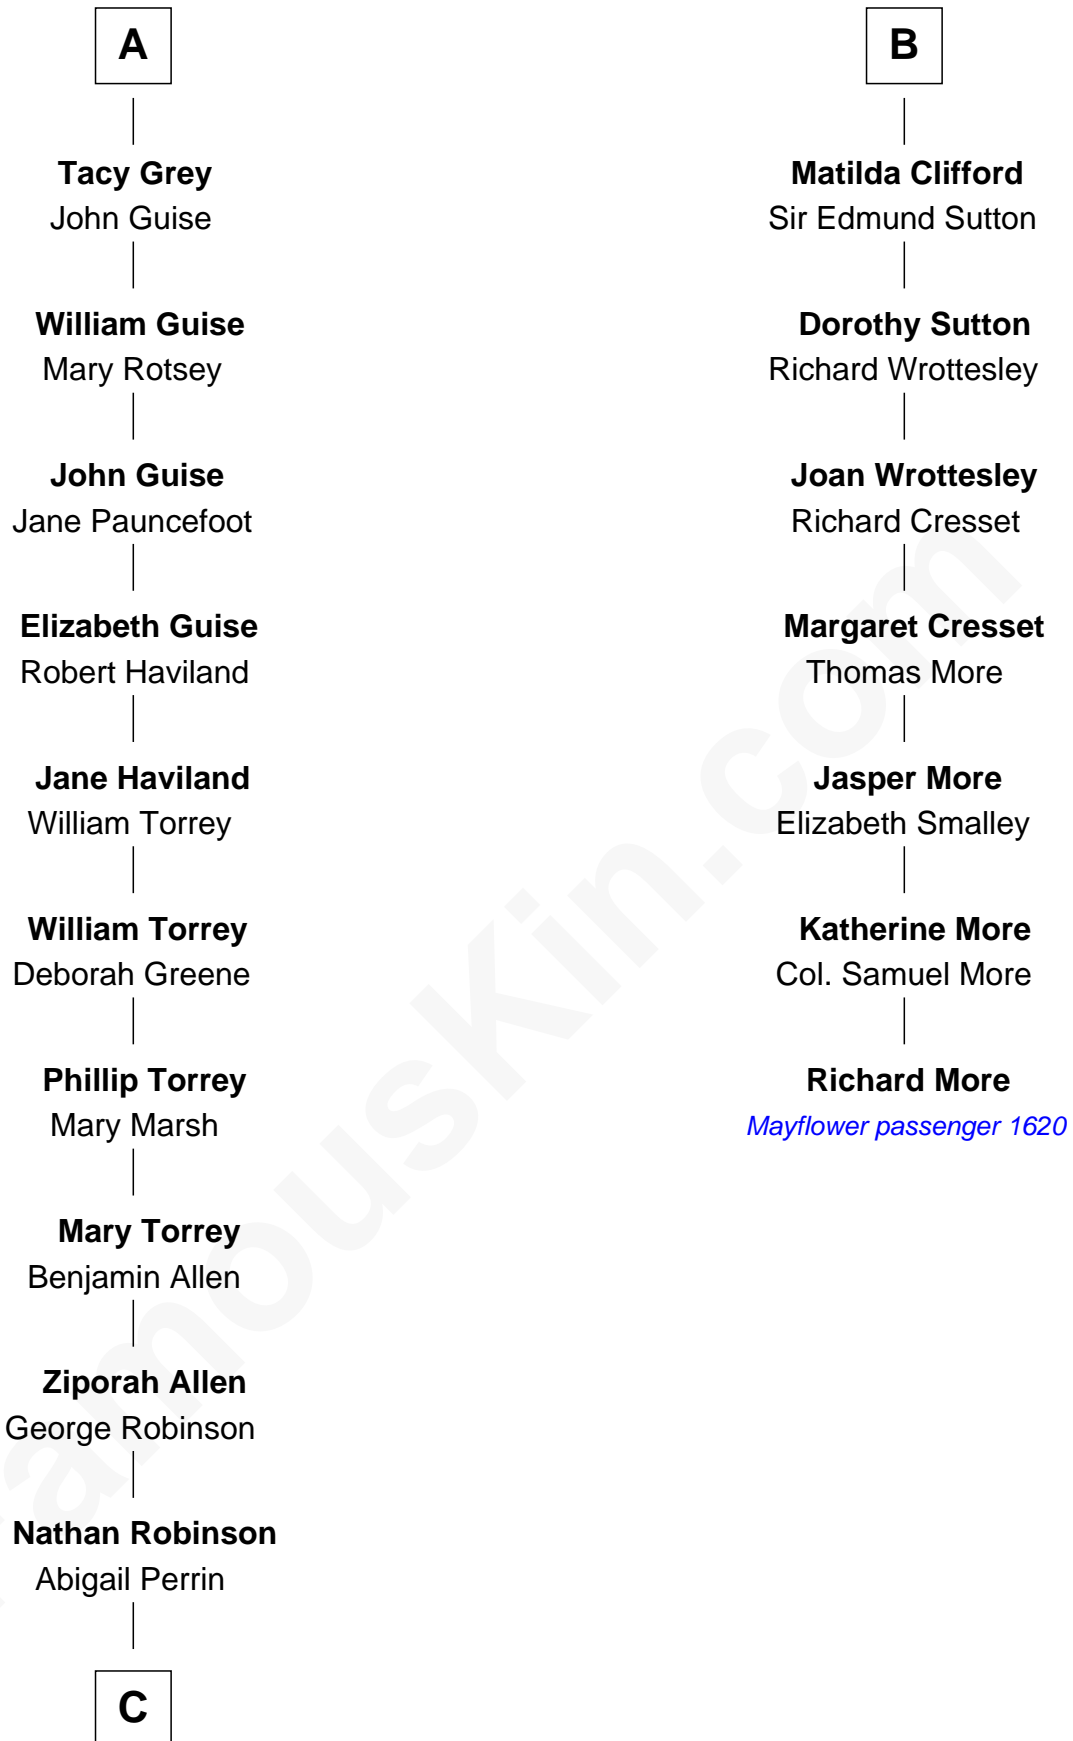

FamousKin.com Relationship Chart of

Raquel Welch

Movie Actress

13th cousin 8 times removed of

Richard More

(c1614 - c1696) Mayflower passenger 1620

MAYFLOWER

King Philip IV of France

Isabella of France

Edward II, King of England

Edward III, King of England

Philippa of Hainault

Lionel of Antwerp

Elizabeth de Burgh

Philippa Plantagenet

Edmund Mortimer

Elizabeth Mortimer

Sir Henry Percy

Elizabeth Percy

Sir John Clifford

Thomas Clifford

Joan Dacre

B

C