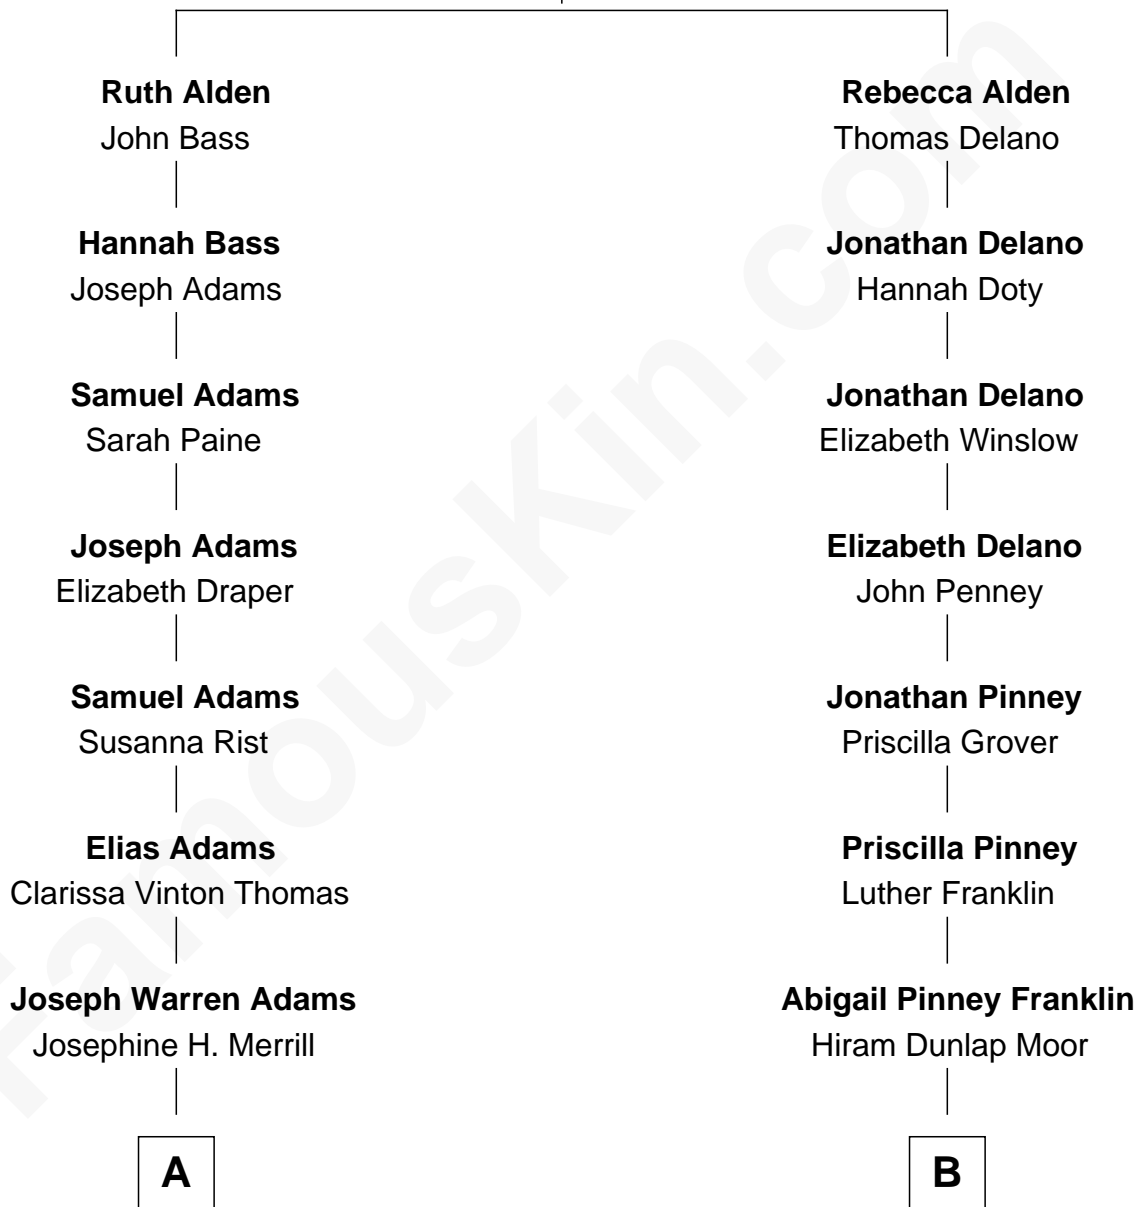

# FamousKin.com Relationship Chart of

**Raquel Welch**

*Movie Actress*

8th cousin 1 time removed of

**Calvin Coolidge**

*30th U.S. President*

**John Alden**  
Priscilla Mullins

**A**

**Clara Louise Adams**

Emery Stanford Hall

**Josephine Sarah Hall**

Armando Carlos Tejada

**Raquel Welch**

*aka Raquel Welch*

**B**

**Victoria Josephine Moor**