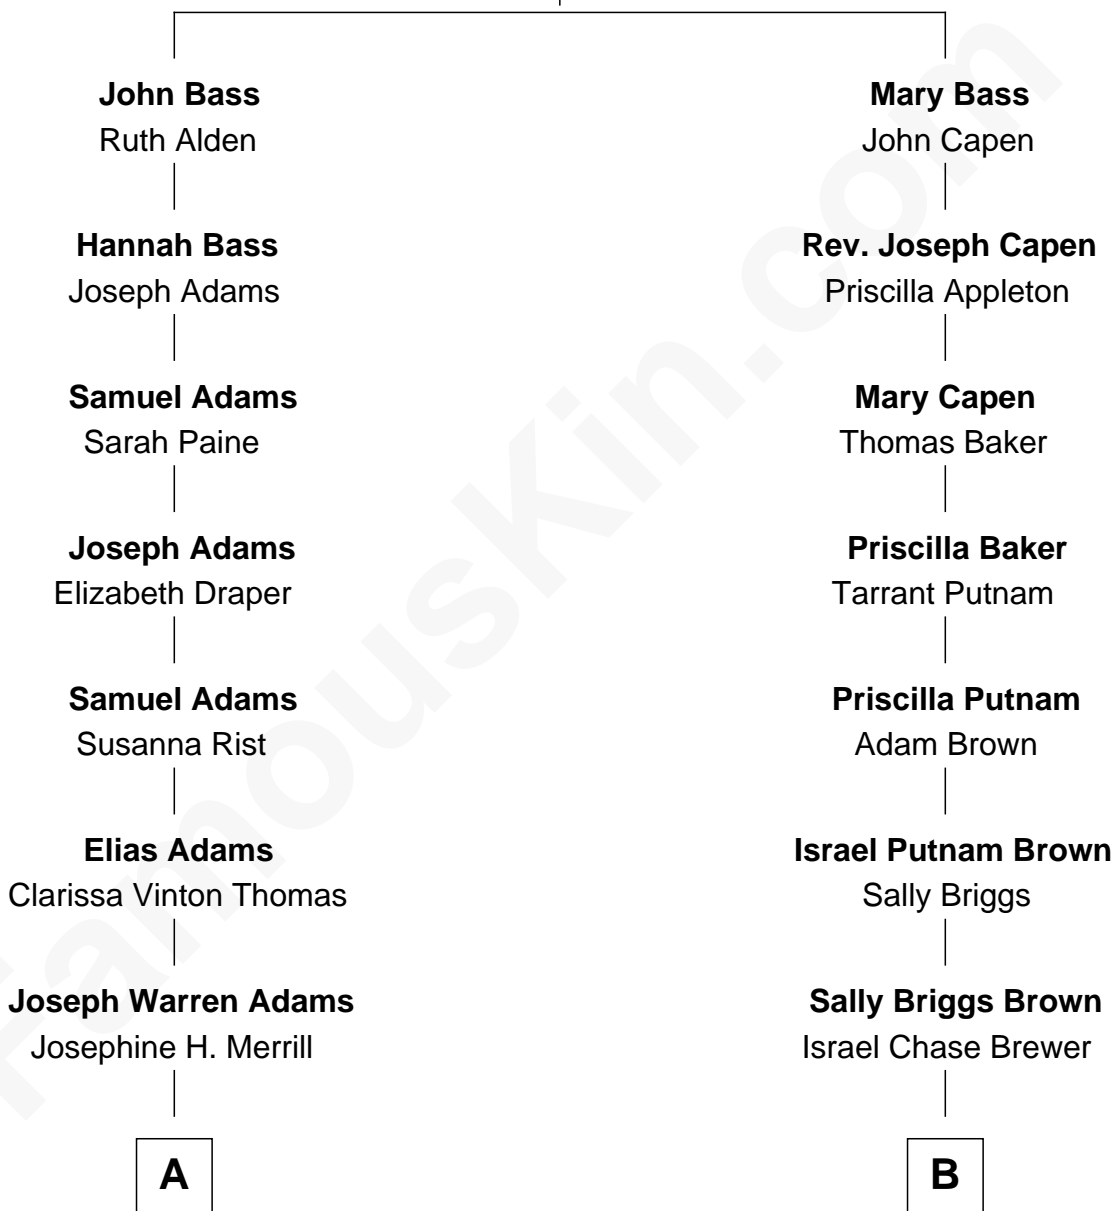

FamousKin.com Relationship Chart of

Raquel Welch

Movie Actress

9th cousin of

Calvin Coolidge

30th U.S. President

Samuel Bass

Anne Savell

A

Clara Louise Adams

Emery Stanford Hall

Josephine Sarah Hall

Armando Carlos Tejada

Raquel Welch

aka Raquel Welch

B

Sarah Almeda Brewer

Calvin Galusha Coolidge

Col. John Calvin Coolidge

Victoria Josephine Moor

Calvin Coolidge

30th U.S. President

FamousKin.com