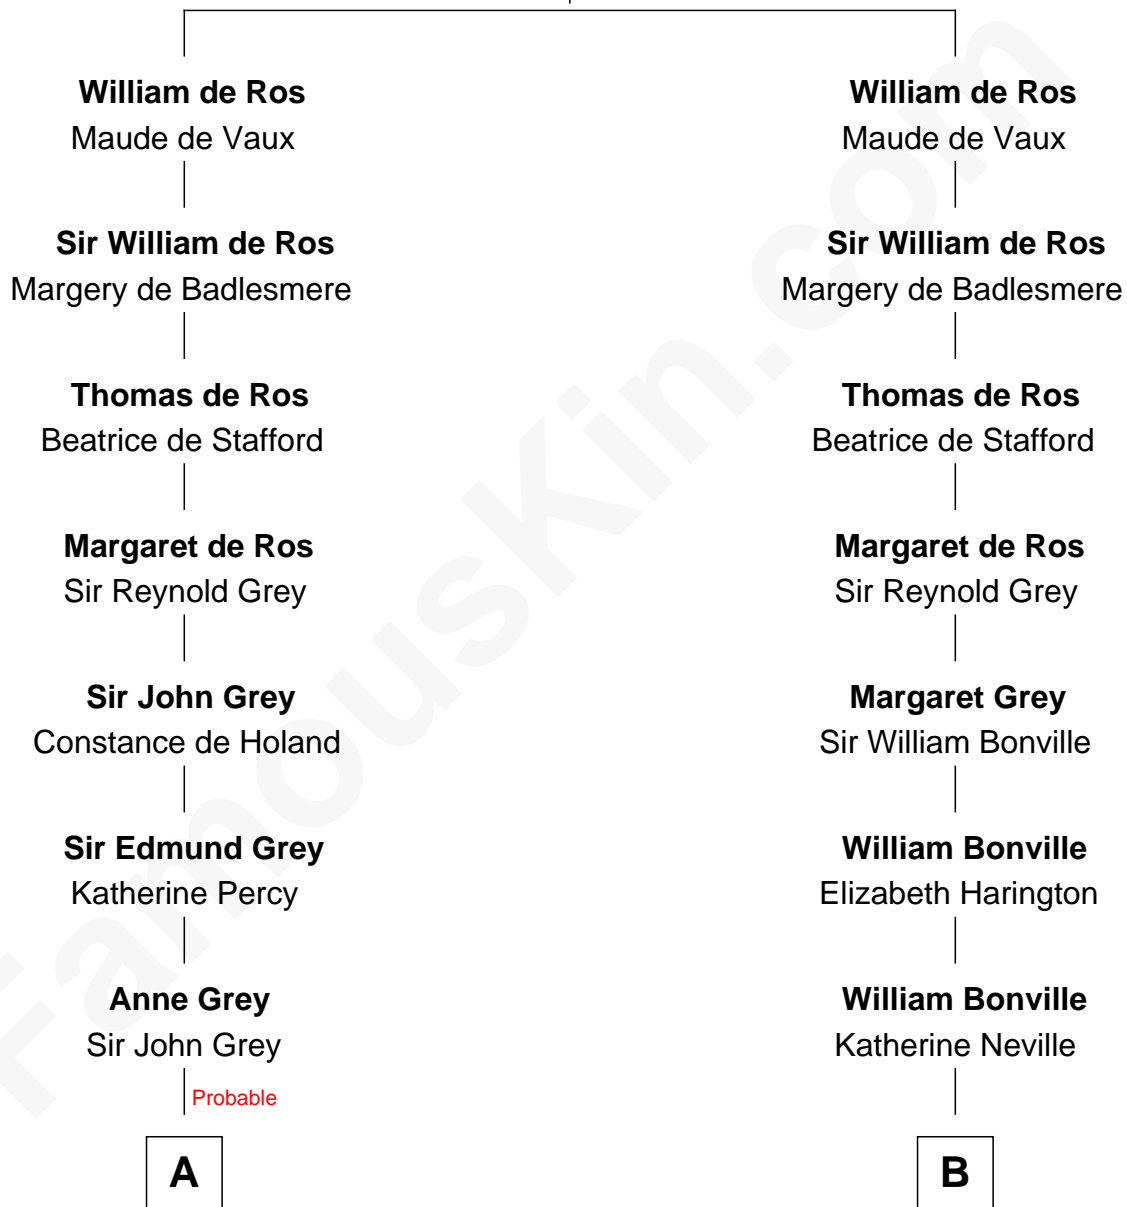

## Relationship Chart of

### Raquel Welch

Movie Actress

16th cousin 5 times removed of

### Bathsheba (Ruggles) Spooner

First woman executed for murder in U.S. by non-British government

**Sir Robert de Ros**  
Isabel de Aubeney

**C**

**Hannah Kent Robinson**

Elbridge Gerry Hall

**Justin Smith Hall**

Sarah Mehitable Stanford

**Emery Stanford Hall**

Clara Louise Adams

**Josephine Sarah Hall**

Armando Carlos Tejada

**Raquel Welch**

*aka Raquel Welch*