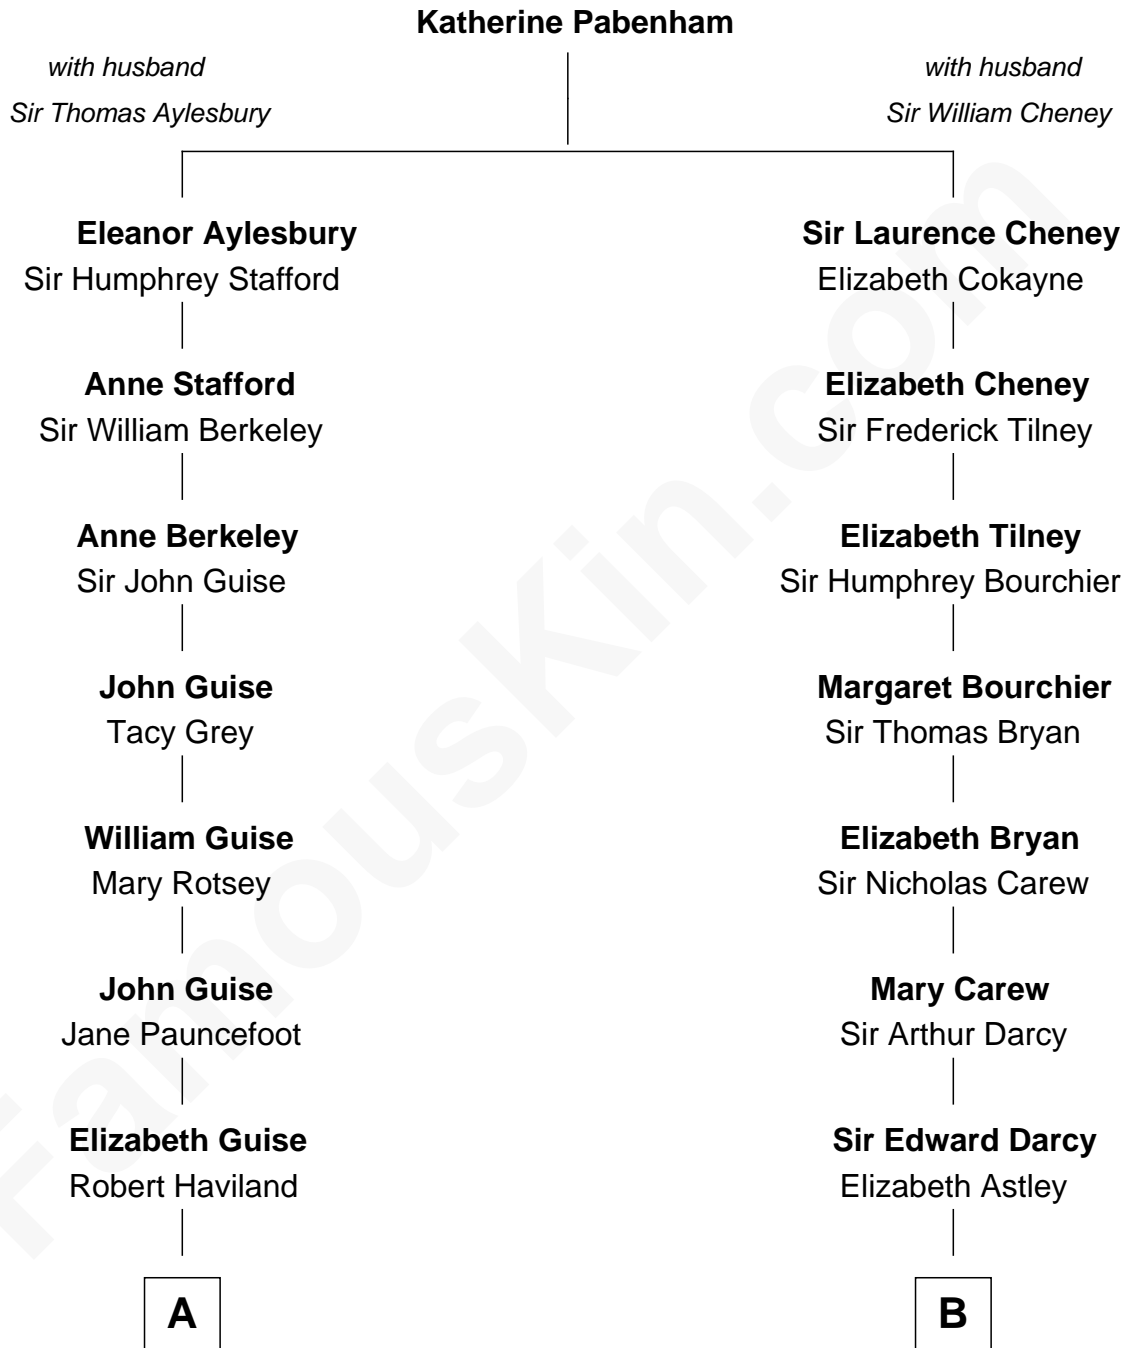

FamousKin.com Relationship Chart of

Raquel Welch

Movie Actress

17th cousin of

Norman Rockwell

American Artist

A

Jane Haviland
William Torrey

William Torrey
Deborah Greene

Phillip Torrey
Mary Marsh

Mary Torrey
Benjamin Allen

Ziporah Allen
George Robinson

Nathan Robinson
Abigail Perrin

Hannah Kent Robinson
Elbridge Gerry Hall

Justin Smith Hall
Sarah Mehitable Stanford