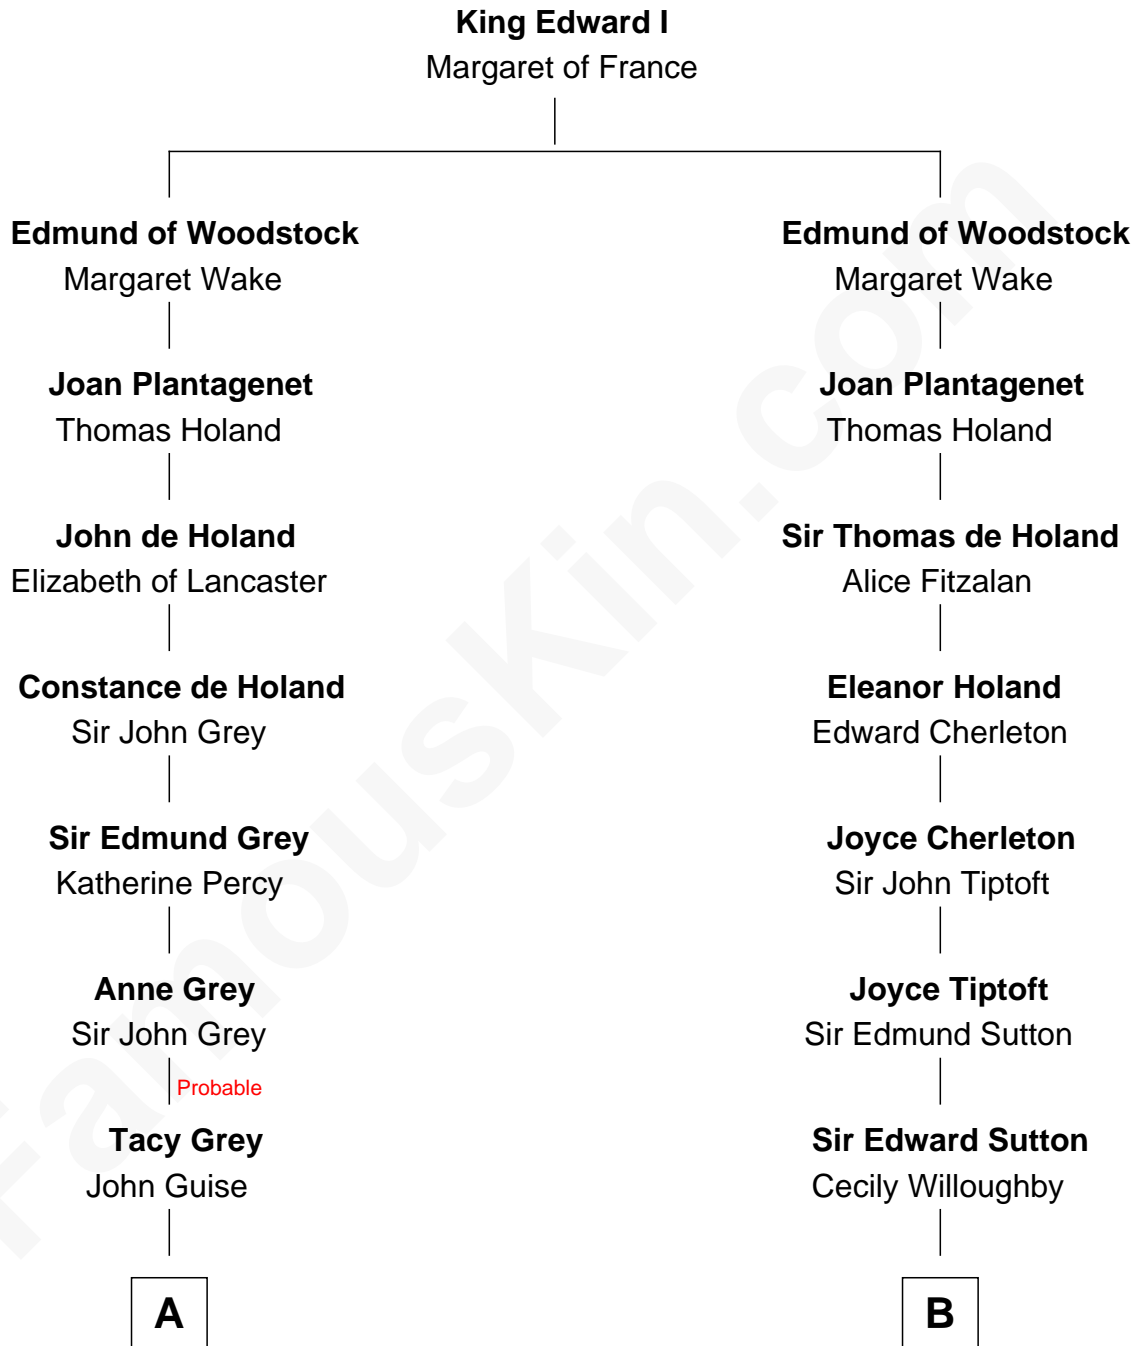

# FamousKin.com Relationship Chart of

**Raquel Welch**

*Movie Actress*

16th cousin 4 times removed of

**Nicholas Gilman**

*Signer of the U.S. Constitution*

**C**

Justin Smith Hall  
Sarah Mehitable Stanford

Emery Stanford Hall  
Clara Louise Adams

Josephine Sarah Hall  
Armando Carlos Tejada

Raquel Welch  
*aka Raquel Welch*

FamousKin.com