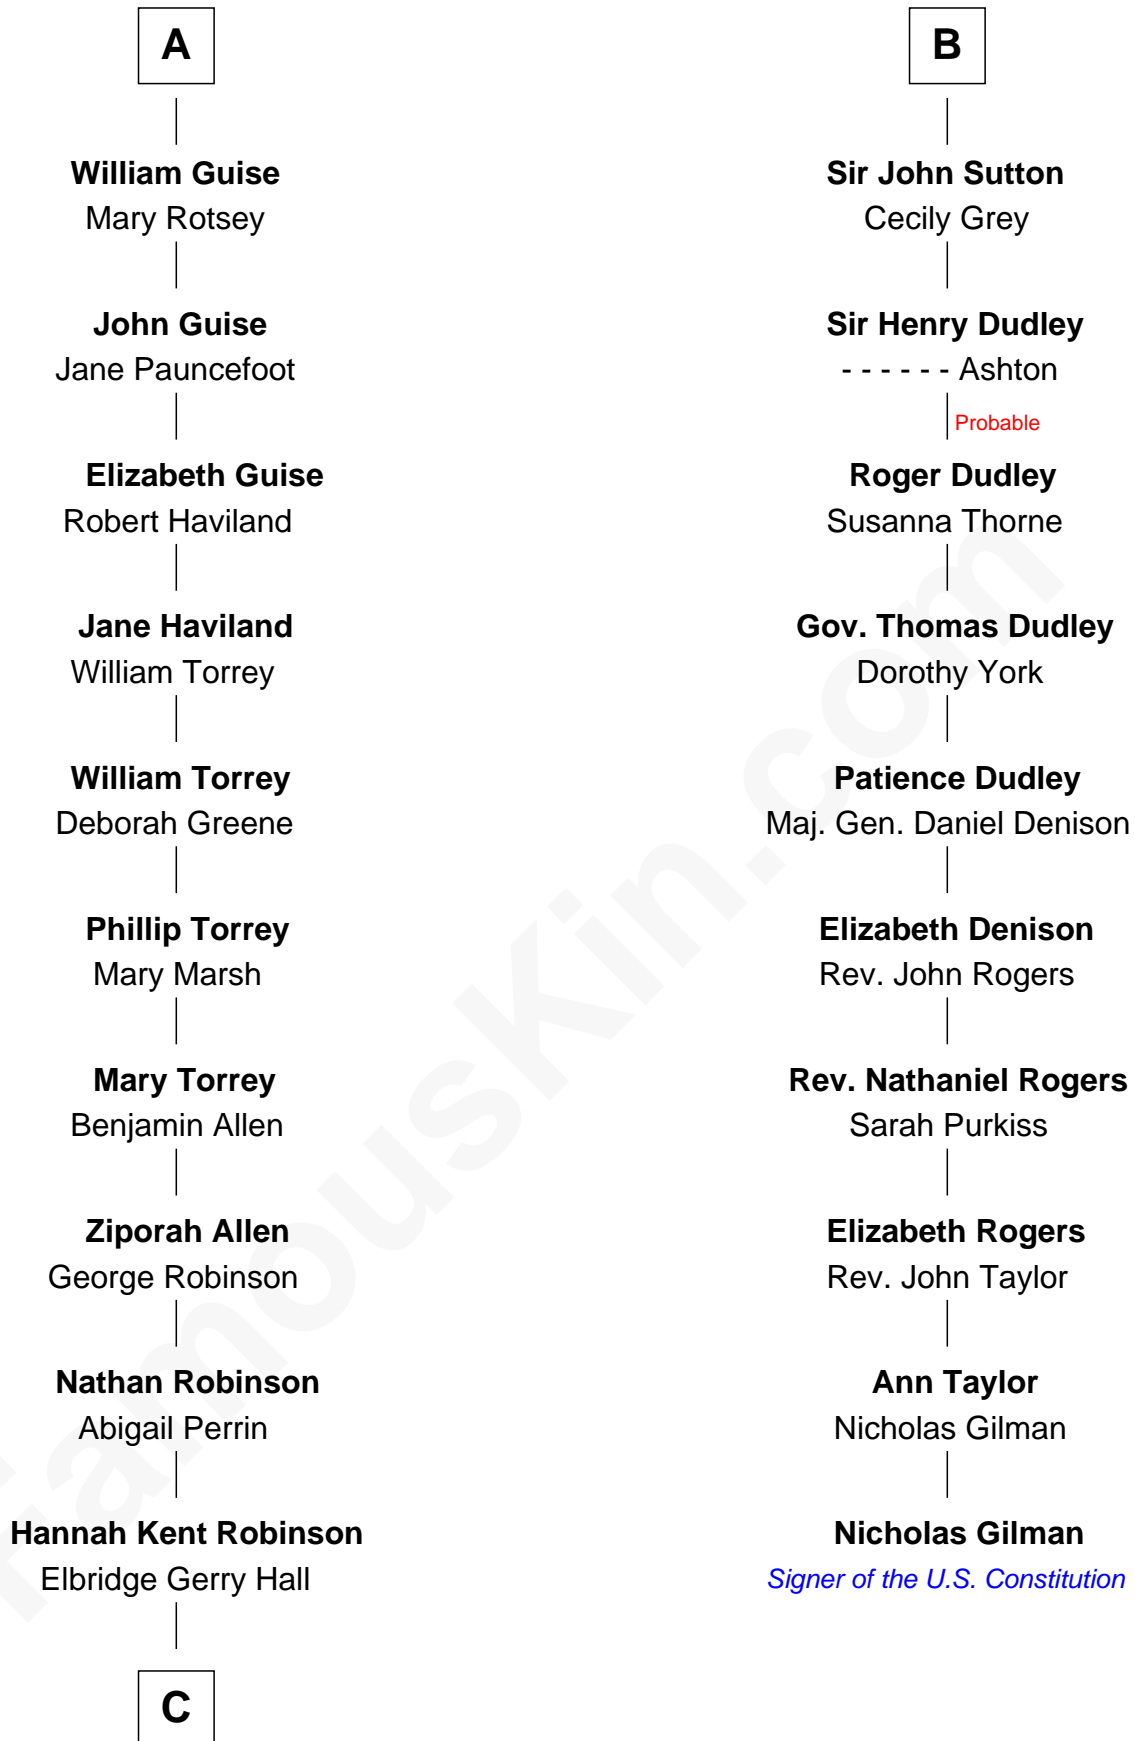

# FamousKin.com Relationship Chart of

**Raquel Welch**

*Movie Actress*

16th cousin 4 times removed of

**Nicholas Gilman**

*Signer of the U.S. Constitution*

**C**

Justin Smith Hall  
Sarah Mehitable Stanford

Emery Stanford Hall  
Clara Louise Adams

Josephine Sarah Hall  
Armando Carlos Tejada

Raquel Welch  
*aka Raquel Welch*

FamousKin.com