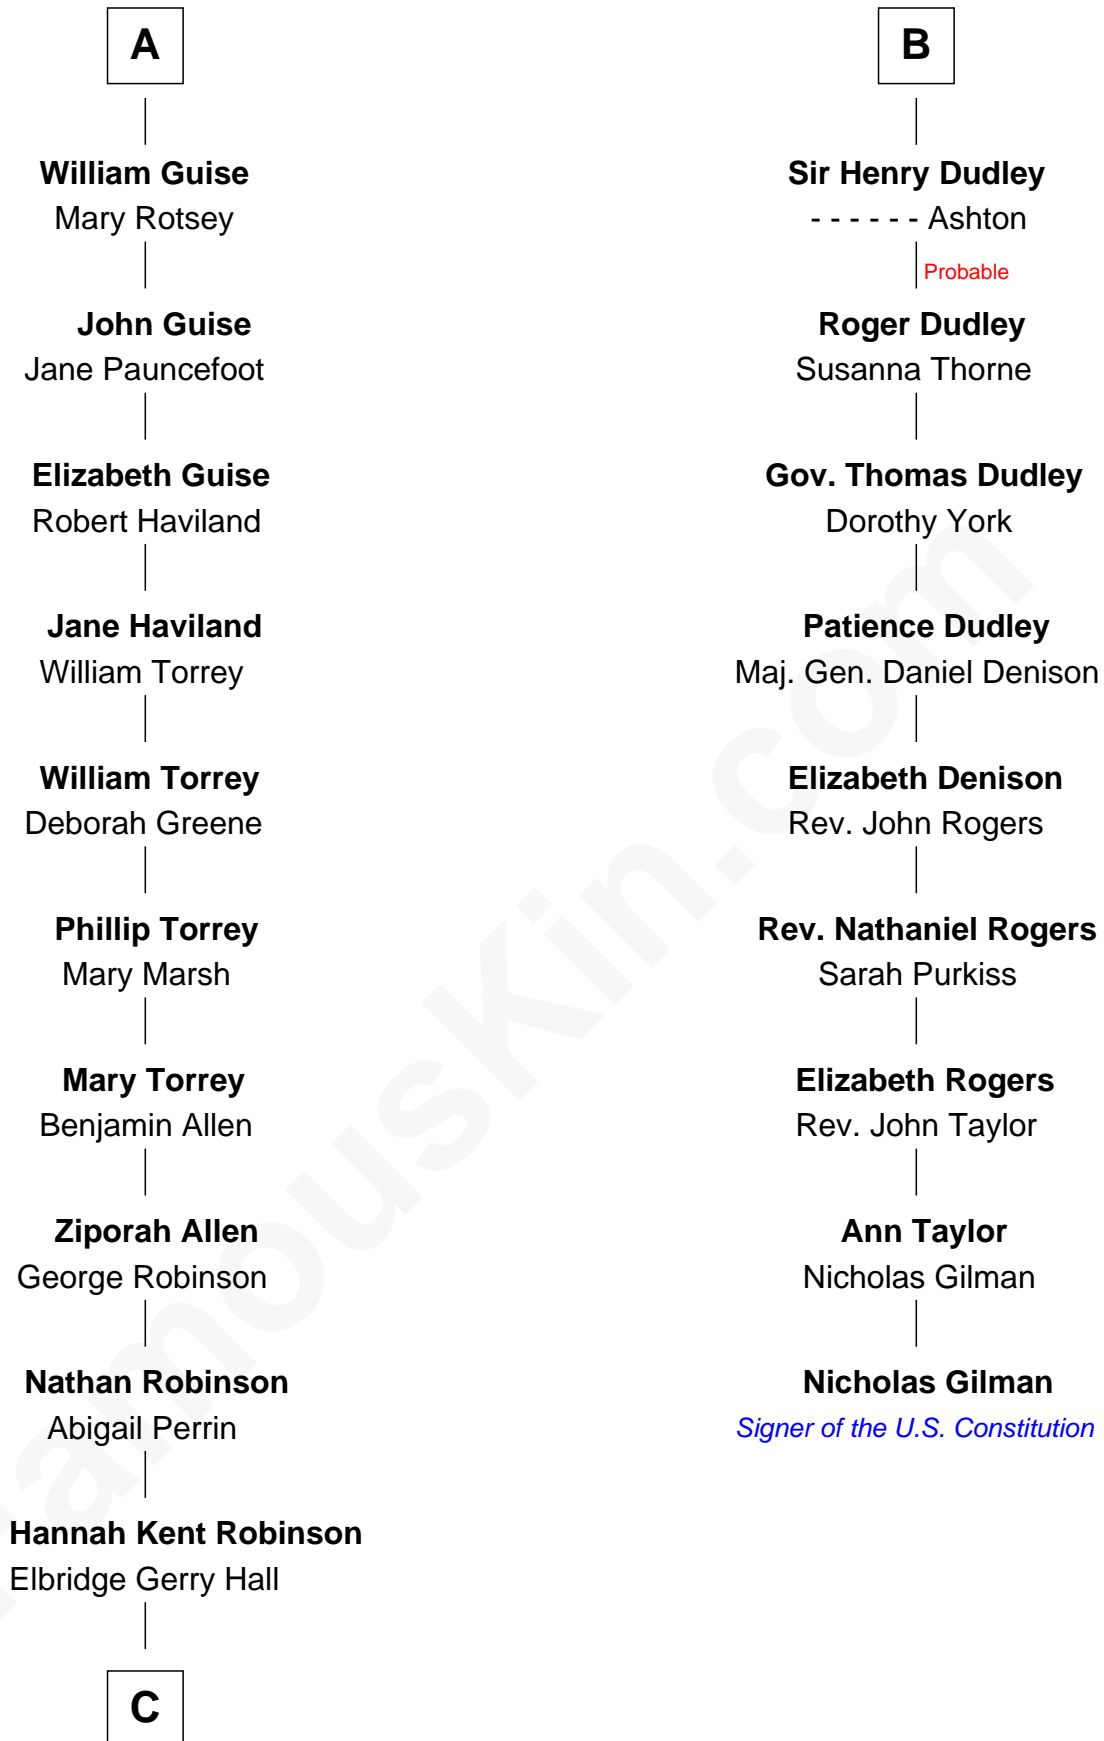

FamousKin.com Relationship Chart of

Raquel Welch

Movie Actress

15th cousin 5 times removed of

Nicholas Gilman

Signer of the U.S. Constitution

C

Justin Smith Hall
Sarah Mehitable Stanford

Emery Stanford Hall
Clara Louise Adams

Josephine Sarah Hall
Armando Carlos Tejada

Raquel Welch
aka Raquel Welch

FamousKin.com