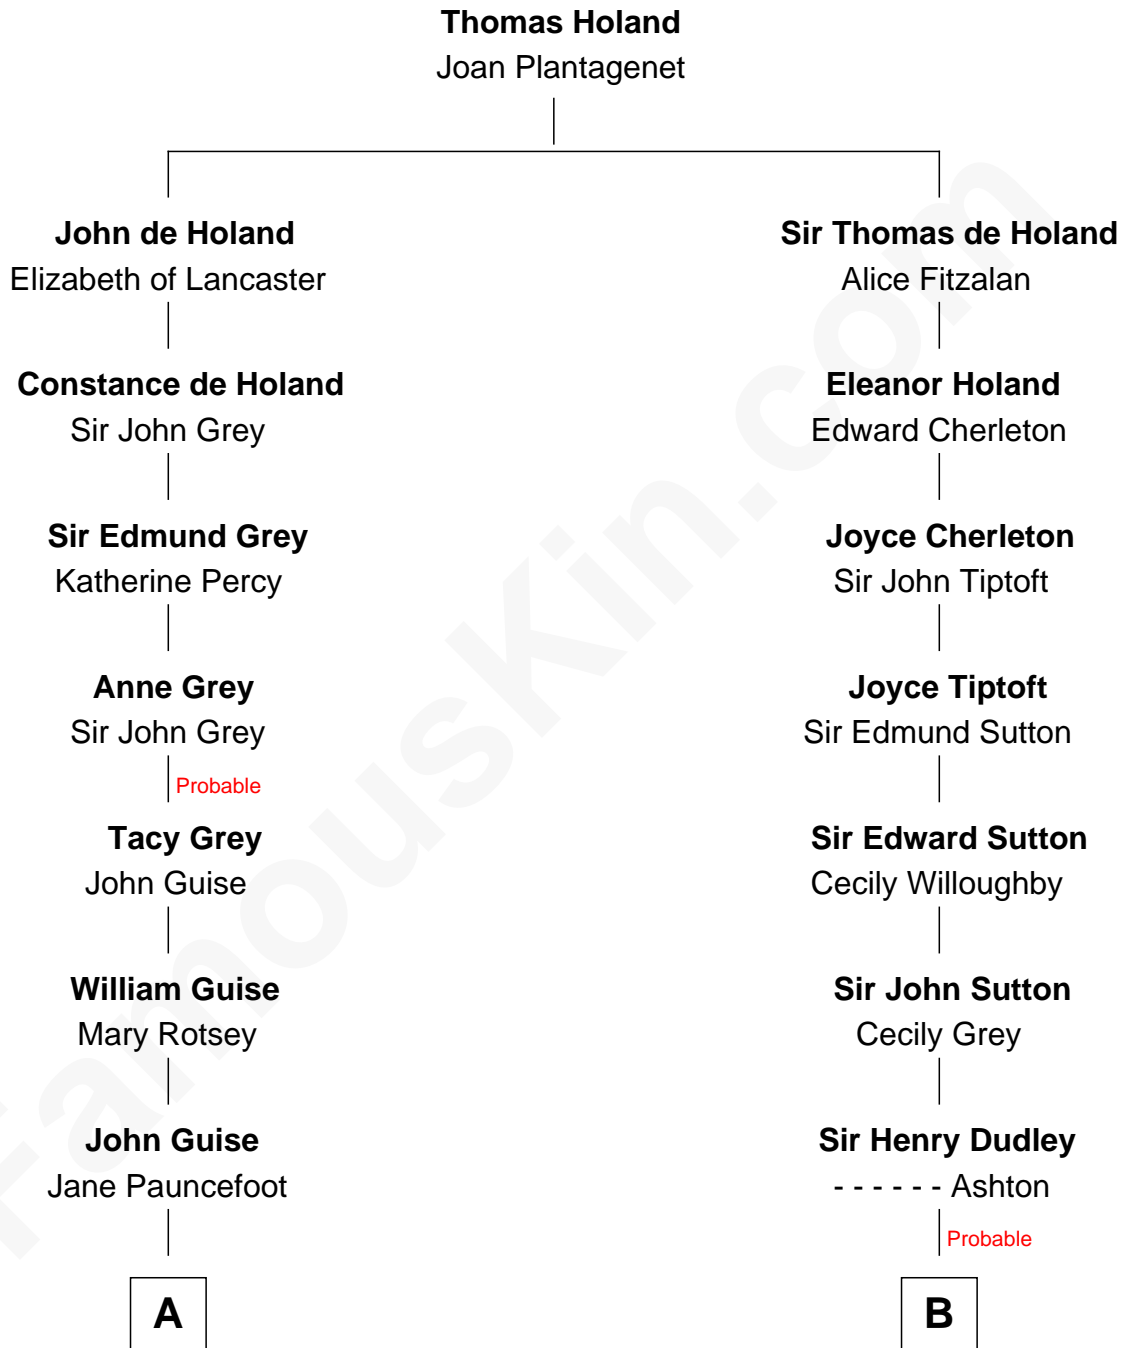

FamousKin.com Relationship Chart of

Raquel Welch

Movie Actress

14th cousin 4 times removed of

Nicholas Gilman

Signer of the U.S. Constitution

C

Josephine Sarah Hall
Armando Carlos Tejada

Raquel Welch
aka Raquel Welch

FamousKin.com