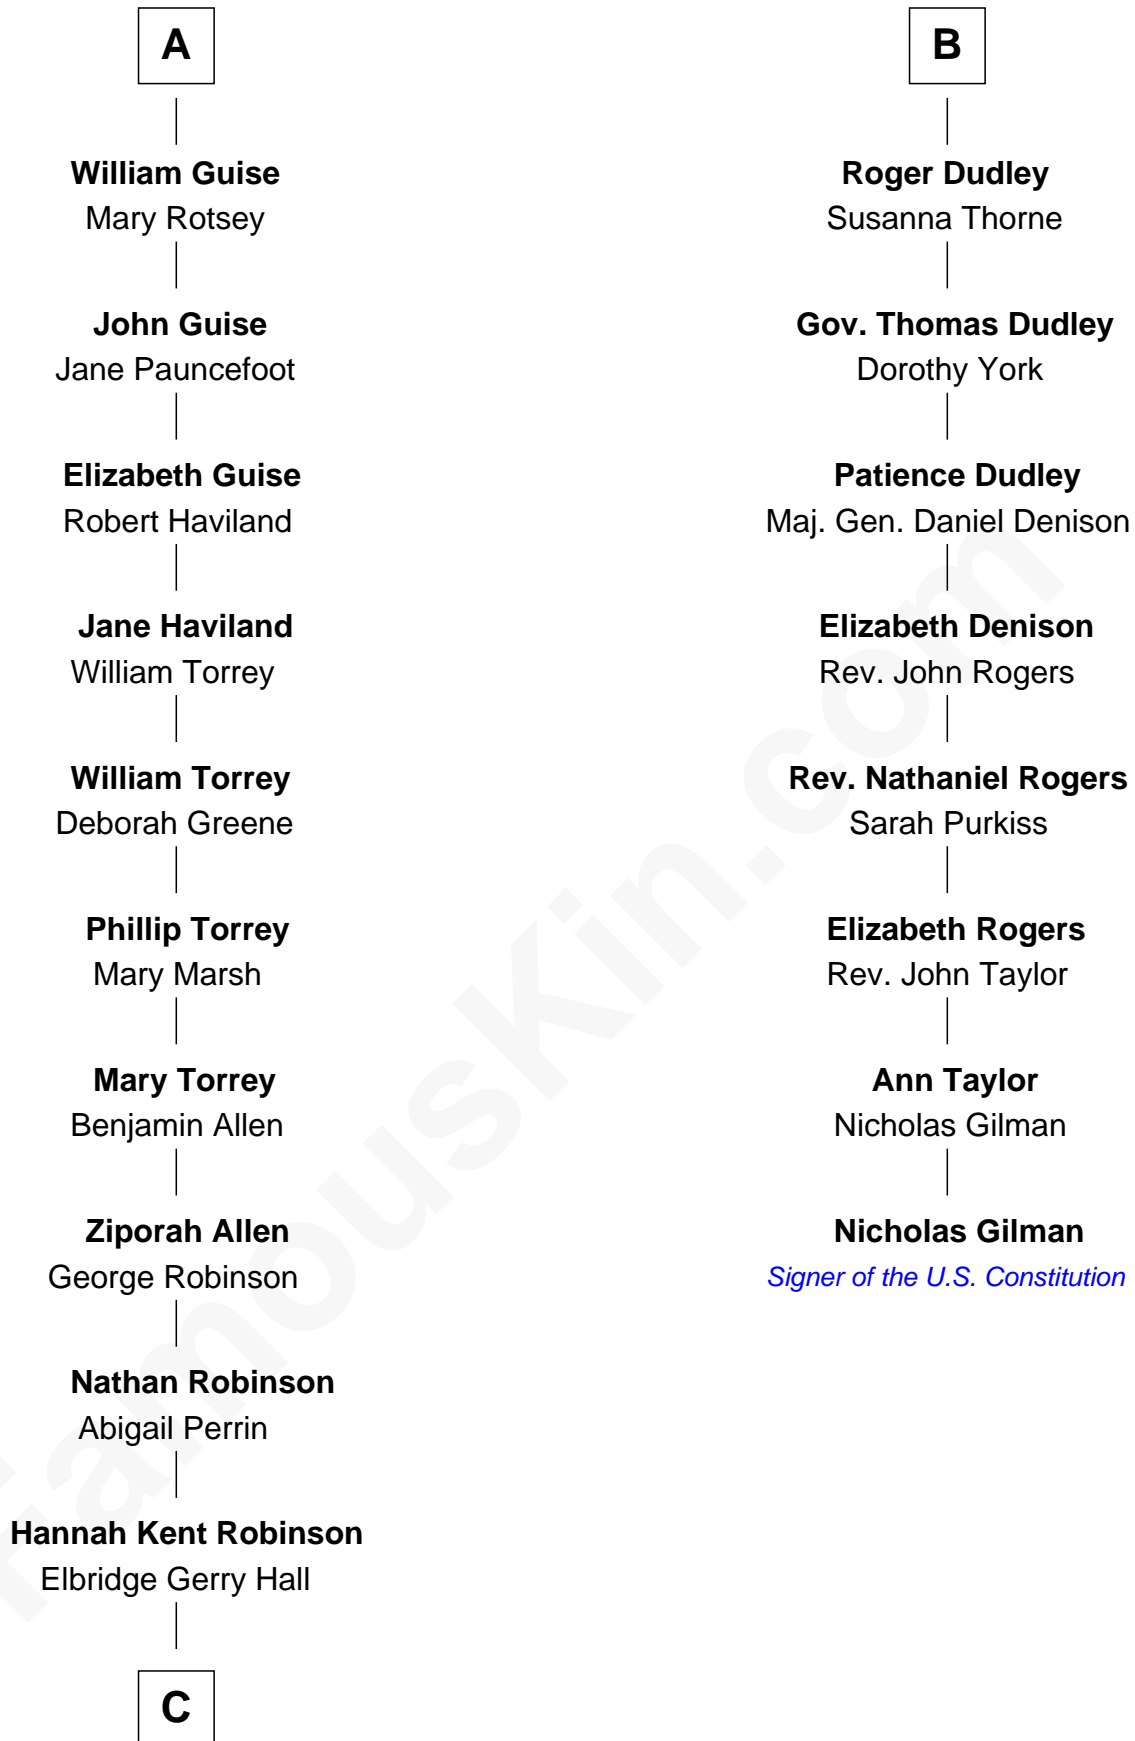

FamousKin.com Relationship Chart of

Raquel Welch

Movie Actress

14th cousin 6 times removed of

Nicholas Gilman

Signer of the U.S. Constitution

Sir Maurice de Berkeley

Eve la Zouche

Maurice de Berkeley

Margaret - - - - -

Thomas Berkeley

Catherine Botetourte

Maurice Berkeley

Johanna Denham

Maurice Berkeley

Ellen Montfort

Katherine de Clyvedon

Sir John Berkeley

Elizabeth Betteshorne

Elizabeth Berkeley

Sir John Sutton

Sir Edmund Sutton

Joyce Tiptoft

Sir Edward Sutton

Cecily Willoughby

Sir John Sutton

Cecily Grey

Sir Henry Dudley

- - - - - Ashton

Probable

B

C