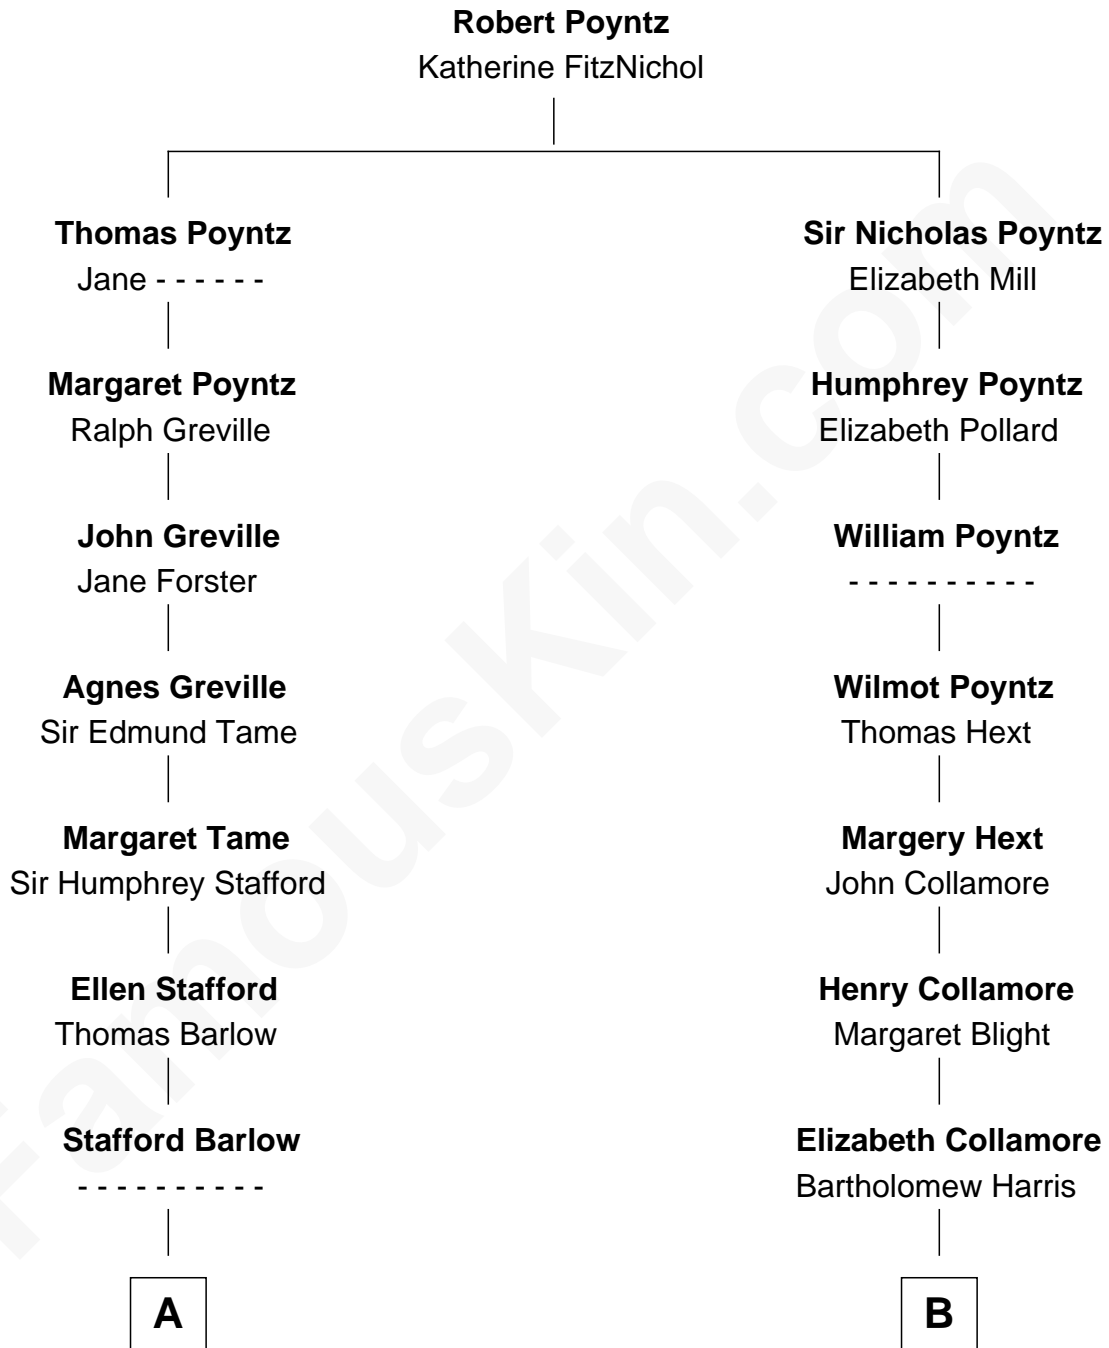

FamousKin.com Relationship Chart of

Raquel Welch

Movie Actress

18th cousin 1 time removed of

Aaron Rodgers

NFL Quarterback

C

Josephine Sarah Hall
Armando Carlos Tejada

Raquel Welch
aka Raquel Welch

D

Charles Herbert Pittman
Barbara Blair

Darla Leigh Pittman
Edward Wesley Rodgers

Aaron Rodgers
NFL Quarterback

FamousKin.com