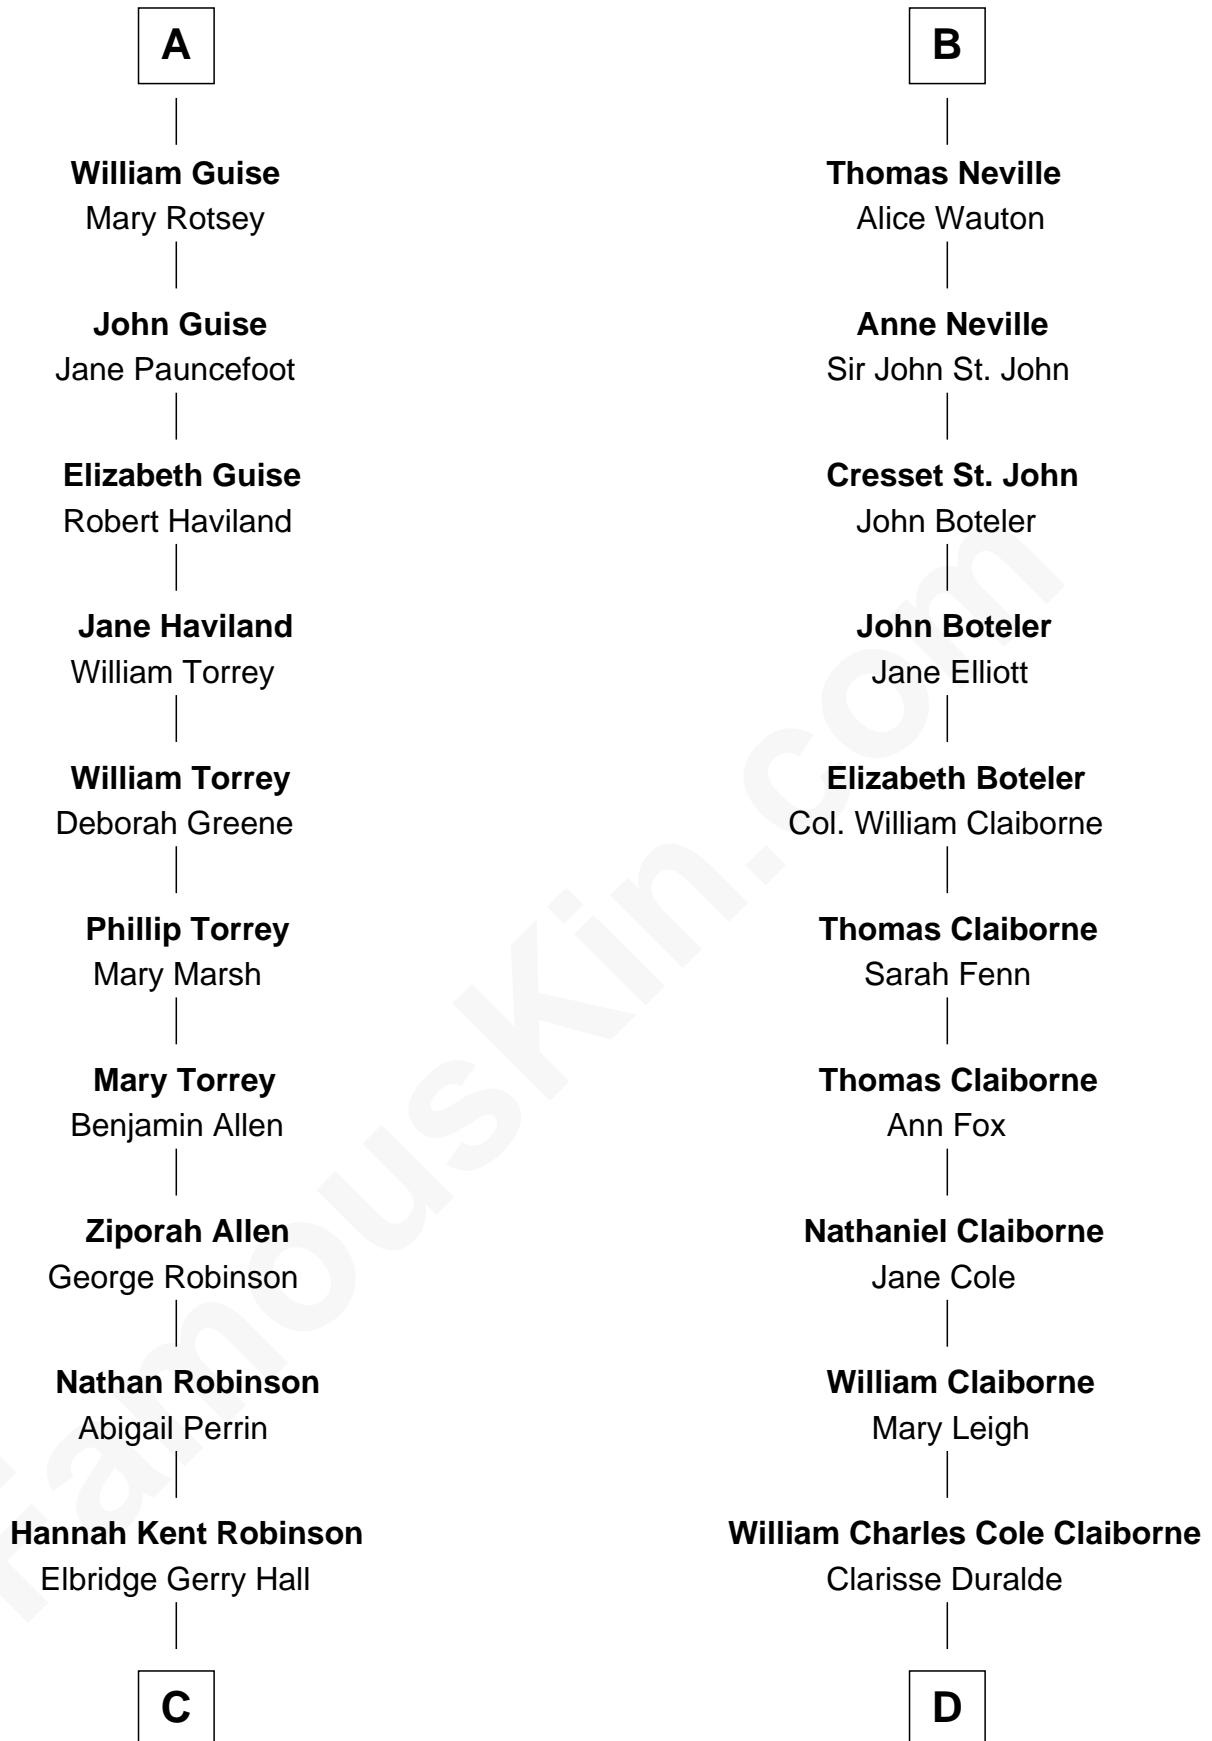

FamousKin.com Relationship Chart of

Raquel Welch

Movie Actress

20th cousin of

Liz Claiborne

Fashion Designer and Founder of Liz Claiborne Inc.

C

Justin Smith Hall
Sarah Mehitable Stanford

Emery Stanford Hall
Clara Louise Adams

Josephine Sarah Hall
Armando Carlos Tejada

Raquel Welch
aka Raquel Welch

D

William Charles Cole Claiborne
Louise de Balathier

Fernand Claiborne
Marie Louise Villeré

Omer Villere Claiborne
Carolyn Louise Fenner