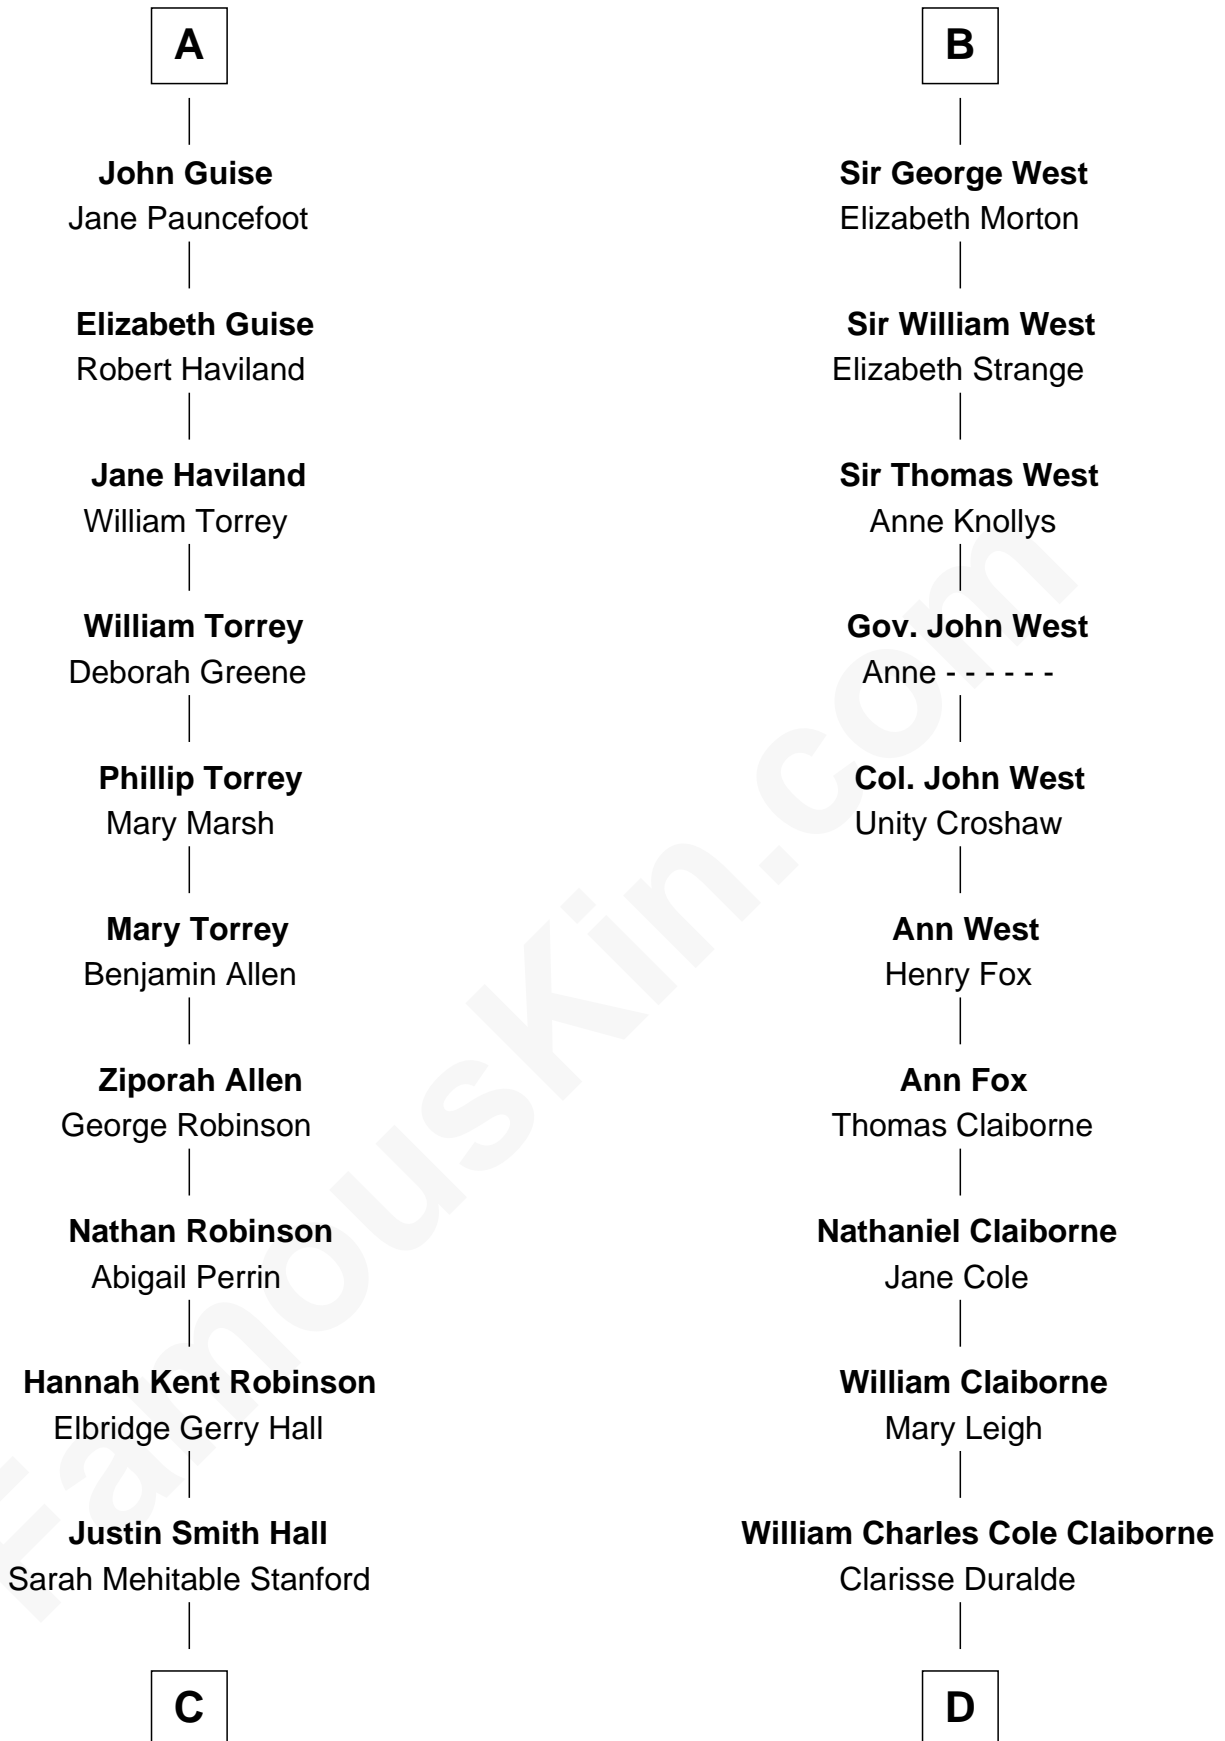

FamousKin.com Relationship Chart of

Raquel Welch

Movie Actress

19th cousin 1 time removed of

Liz Claiborne

Fashion Designer and Founder of Liz Claiborne Inc.

C

Emery Stanford Hall
Clara Louise Adams

Josephine Sarah Hall
Armando Carlos Tejada

Raquel Welch
aka Raquel Welch

D

William Charles Cole Claiborne
Louise de Balathier

Fernand Claiborne
Marie Louise Villeré

Omer Villere Claiborne
Carolyn Louise Fenner