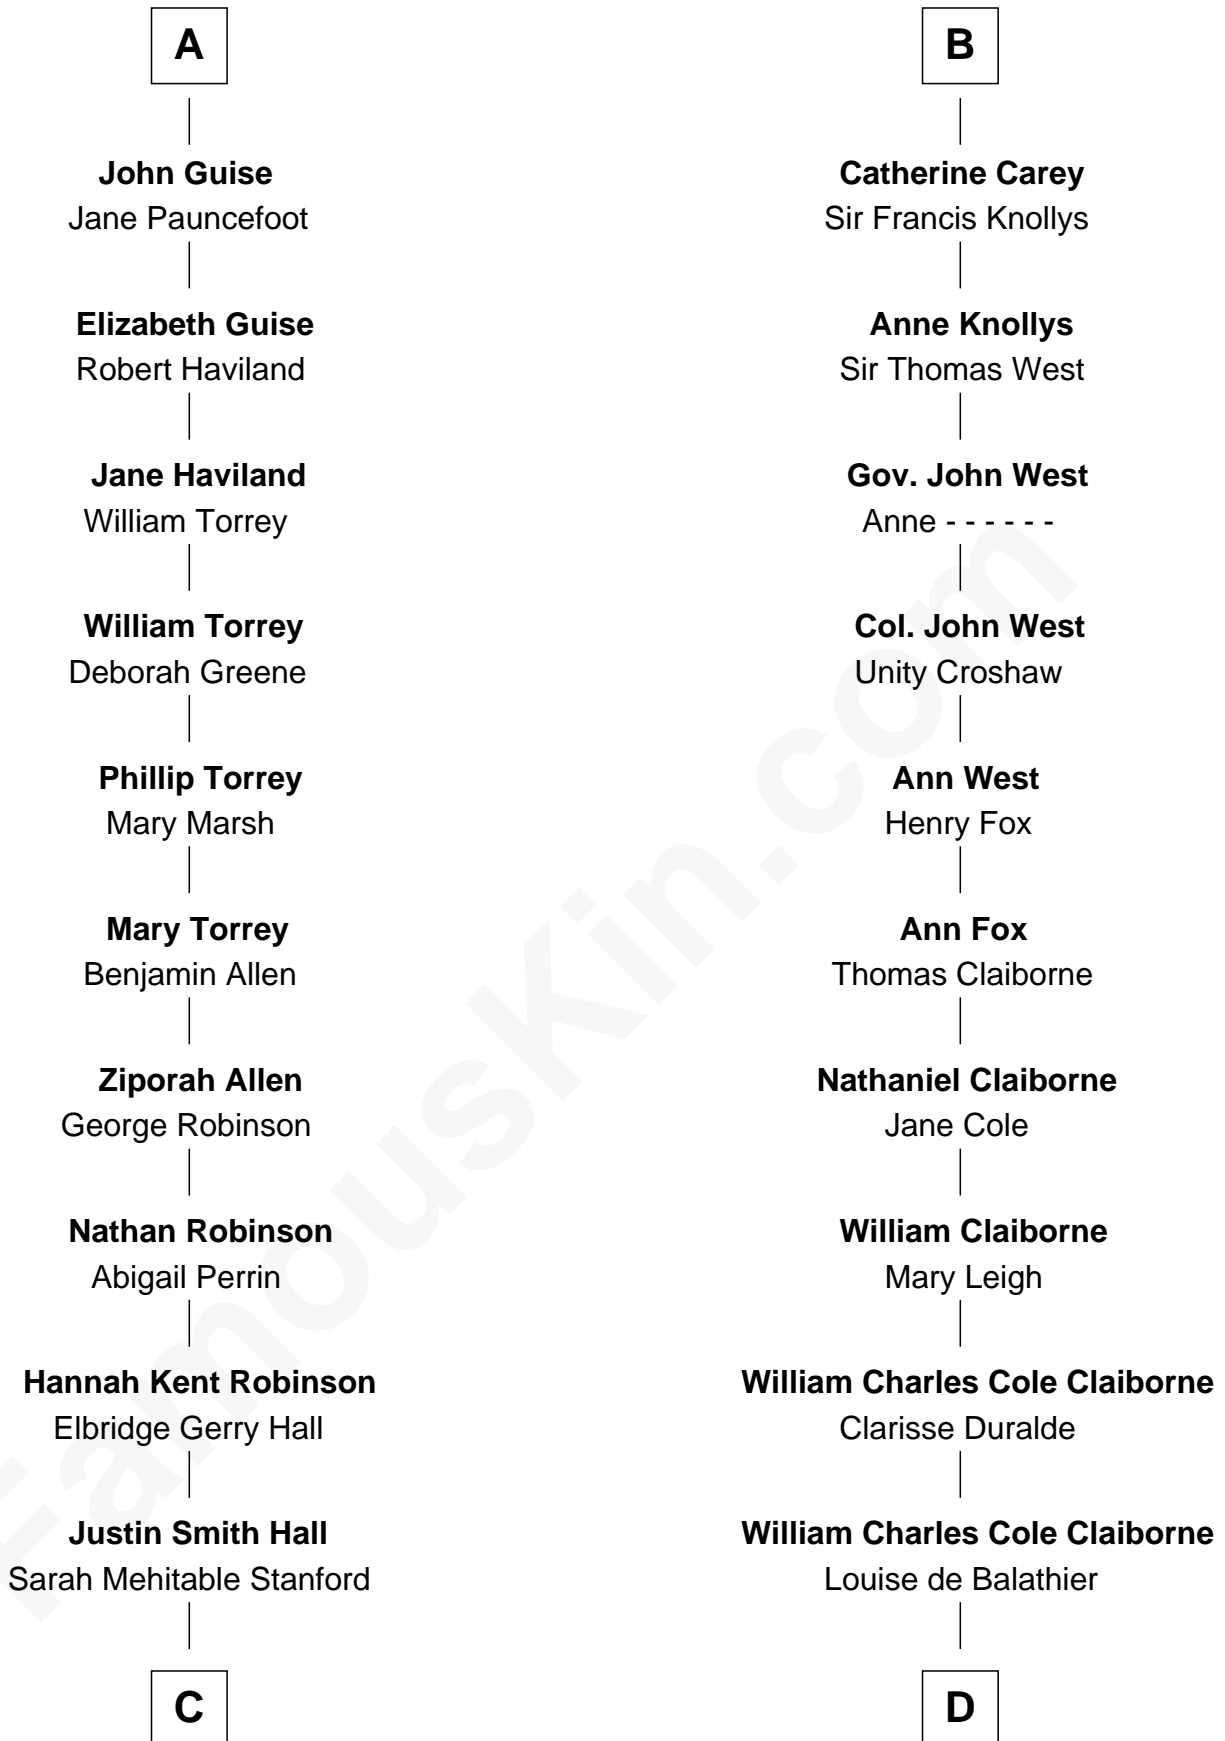

FamousKin.com Relationship Chart of

Raquel Welch

Movie Actress

19th cousin of

Liz Claiborne

Fashion Designer and Founder of Liz Claiborne Inc.

C

Emery Stanford Hall
Clara Louise Adams

Josephine Sarah Hall
Armando Carlos Tejada

Raquel Welch
aka Raquel Welch

D

Fernand Claiborne
Marie Louise Villeré

Omer Villere Claiborne
Carolyn Louise Fenner

Liz Claiborne
Found of Liz Claiborne Inc.

FamousKin.com